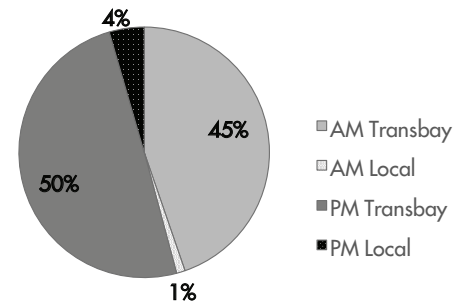

Ridership Comparison