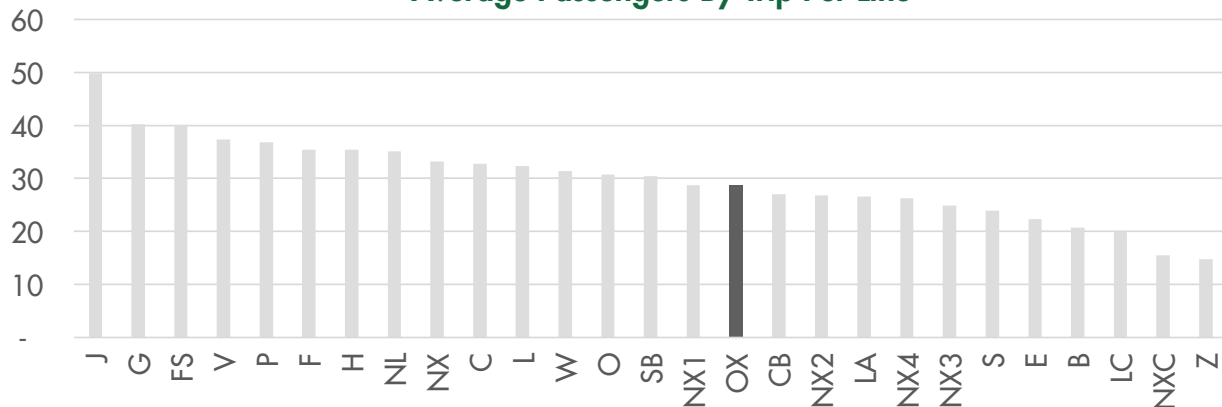

Average Passengers By Trip Per Line

QUESTIONS OR COMMENTS? PLEASE SEND THEM TO PLANNING@ACTRANSIT.ORG

(510) 891-5470 / Free language assistance / Asistencia gratis en su idioma / 免費語言協助 / Libreng tulong para sa wika / Hỗ trợ giúp thông dịch miễn phí / 무료언어지원 / मुफ्त भाषा सहायता / کمک های زبان رایگان / 無料の言語支援 / مساعدة لغوية مجانية / Assistência linguagem livre / បកប្រែភាសាឥតគិតថ្លៃ / Бесплатная помощь переводчиков / បំនិរនាហាមព័រណ៍ឆាវាដាវា / मुफ्त भाषा सहायता / Assistance linguistique gratuite