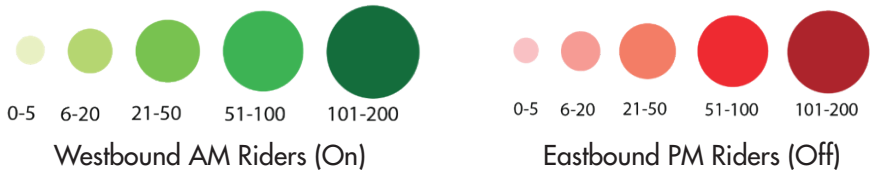

LINE OX

Bay Farm Island to Transbay Terminal, SF
via Island Dr. Park & Ride / Encinal Ave. / Park St.

Ridership by Stop for AM and PM Boardings

Westbound AM Riders (On)

Eastbound PM Riders (Off)

Average Daily Ridership

Line Statistics

Average Passengers per trip	29 riders
Average stop spacing	996 feet
Population within 1/4 miles of route	18,599
Transbay Route Segment	13 miles
Local Route Segment	5 miles
Peak Frequency	10 minutes