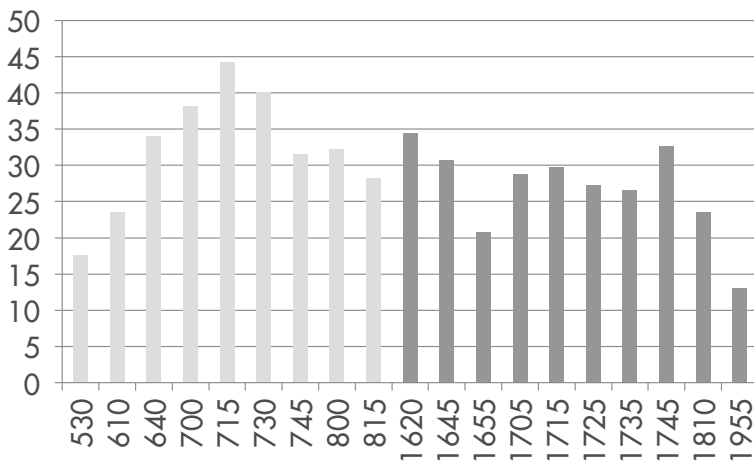

AM/PM Peak Span Trips