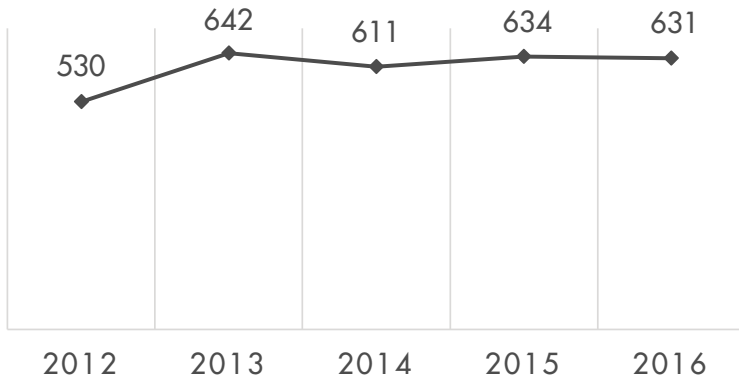

LINE OX

Bay Farm Island to Transbay Terminal, SF
via Island Dr. Park & Ride / Encinal Ave. / Park St.

Ridership by Stop for AM and PM Boardings

Westbound AM Riders (On)

Eastbound PM Riders (Off)

Average Daily Ridership

Line Statistics

Average Passengers per trip	29 riders
Average stop spacing	996 feet
Population within 1/4 miles of route	18,599
Transbay Route Segment	13 miles
Local Route Segment	5 miles
Peak Frequency	10 minutes