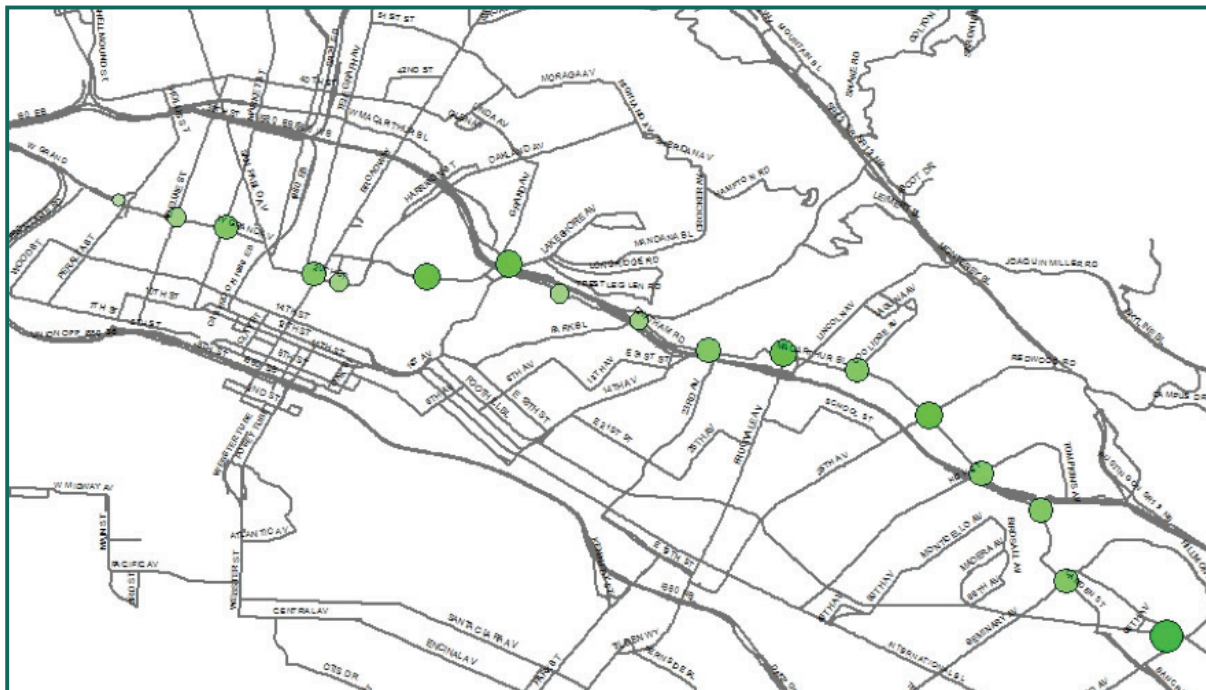

LINE NL

Eastmont Transit Center to Transbay Terminal, SF
 via MacArthur Blvd / Grand Ave / Downtown Oakland
 W. Grand Ave. / *Makes limited stops*

Ridership by Stop for AM and PM Boardings

Line Statistics	
Average Passengers per trip	35 riders
Average stop spacing	2,640 feet
Population within 1/4 miles of route	34,794
Transbay Route Segment	9 miles
Local Route Segment	7 miles
Peak Frequency	15 minutes