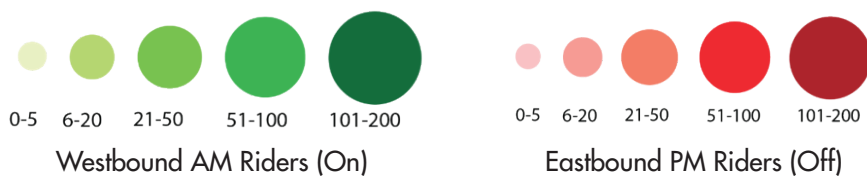

LINE NL

Eastmont Transit Center to Transbay Terminal, SF
 via MacArthur Blvd / Grand Ave / Downtown Oakland
 W. Grand Ave. / *Makes limited stops*

Ridership by Stop for AM and PM Boardings

Line Statistics	
Average Passengers per trip	35 riders
Average stop spacing	2,640 feet
Population within 1/4 miles of route	34,794
Transbay Route Segment	9 miles
Local Route Segment	7 miles
Peak Frequency	15 minutes