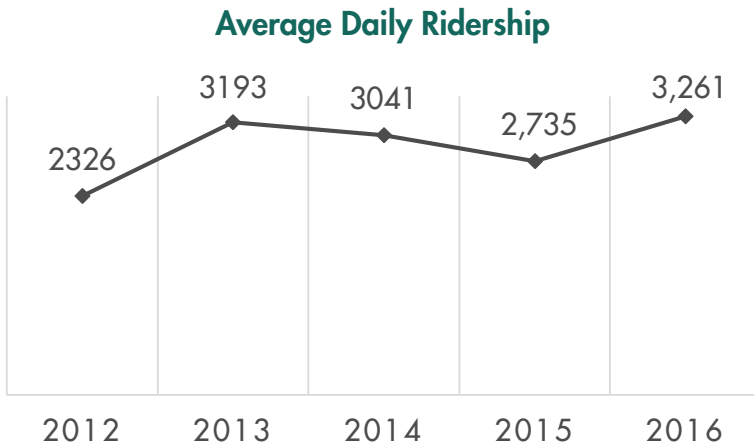

LINE NL

Eastmont Transit Center to Transbay Terminal, SF
 via MacArthur Blvd / Grand Ave / Downtown Oakland
 W. Grand Ave. / *Makes limited stops*

Ridership by Stop for AM and PM Boardings

Line Statistics	
Average Passengers per trip	35 riders
Average stop spacing	2,640 feet
Population within 1/4 miles of route	34,794
Transbay Route Segment	9 miles
Local Route Segment	7 miles
Peak Frequency	15 minutes