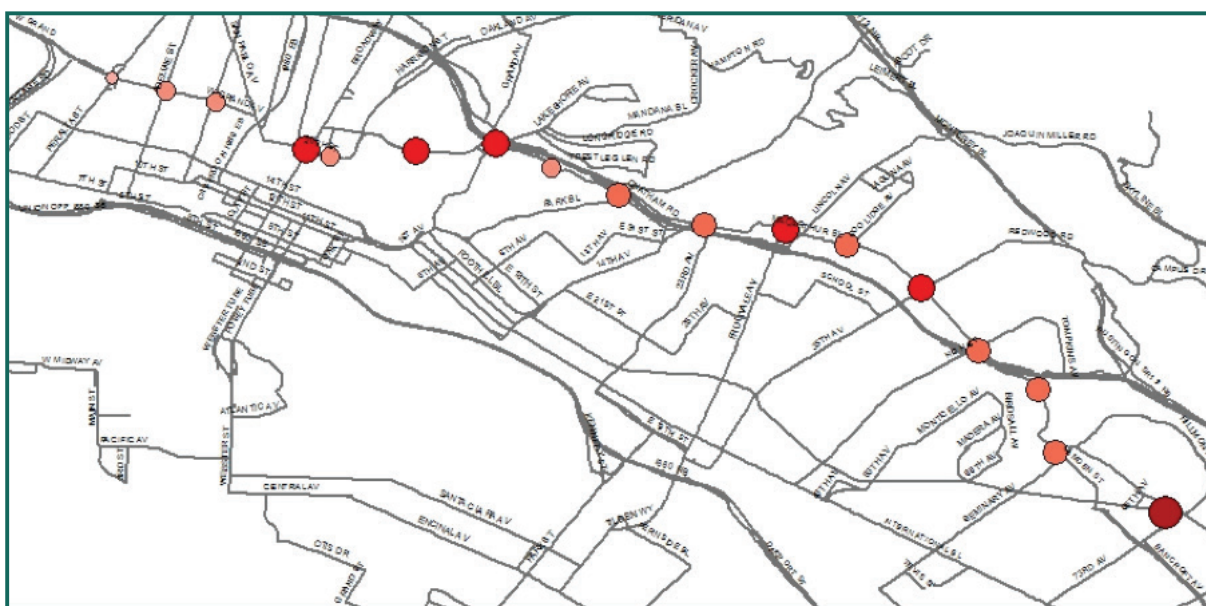

LINE NL

Eastmont Transit Center to Transbay Terminal, SF
 via MacArthur Blvd / Grand Ave / Downtown Oakland
 W. Grand Ave. / *Makes limited stops*

Ridership by Stop for AM and PM Boardings

Line Statistics	
Average Passengers per trip	35 riders
Average stop spacing	2,640 feet
Population within 1/4 miles of route	34,794
Transbay Route Segment	9 miles
Local Route Segment	7 miles
Peak Frequency	15 minutes