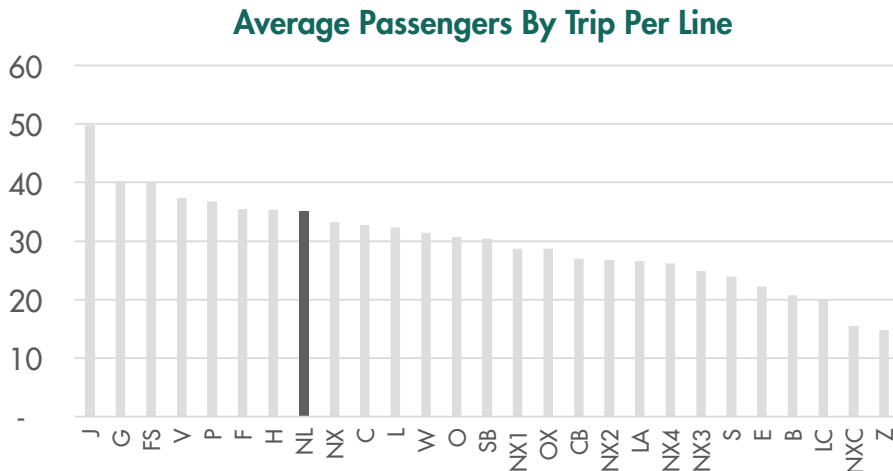

LINE NL

Eastmont Transit Center to Transbay Terminal, SF
 via MacArthur Blvd / Grand Ave / Downtown Oakland
 W. Grand Ave. / *Makes limited stops*

Ridership by Stop for AM and PM Boardings

Line Statistics	
Average Passengers per trip	35 riders
Average stop spacing	2,640 feet
Population within 1/4 miles of route	34,794
Transbay Route Segment	9 miles
Local Route Segment	7 miles
Peak Frequency	15 minutes