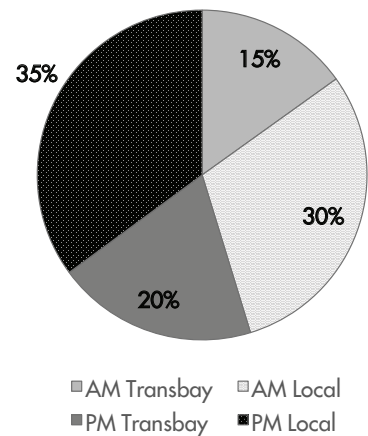

Ridership Comparison