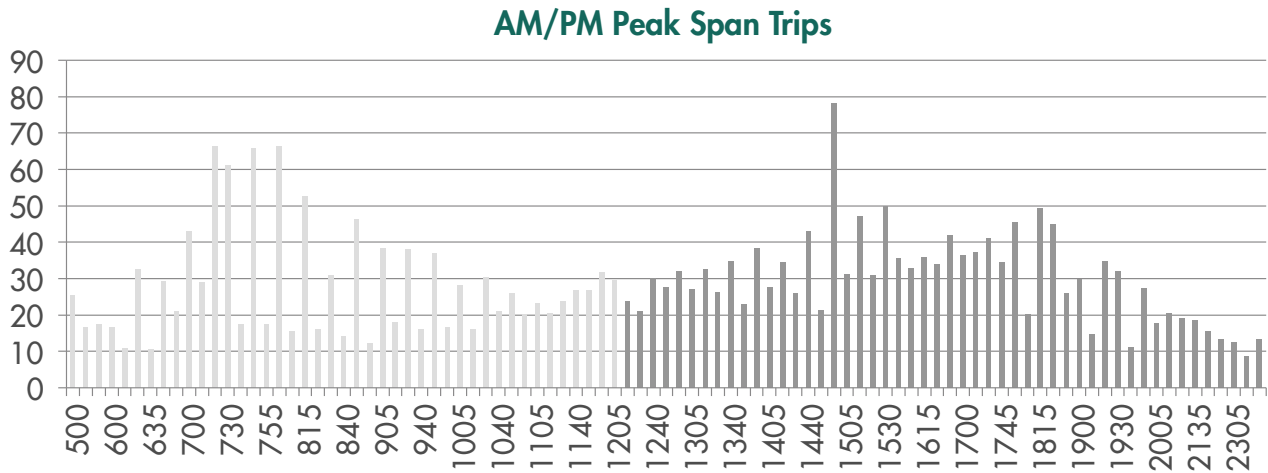

LINE NL

Eastmont Transit Center to Transbay Terminal, SF
 via MacArthur Blvd / Grand Ave / Downtown Oakland
 W. Grand Ave. / *Makes limited stops*

Ridership by Stop for AM and PM Boardings

Line Statistics	
Average Passengers per trip	35 riders
Average stop spacing	2,640 feet
Population within 1/4 miles of route	34,794
Transbay Route Segment	9 miles
Local Route Segment	7 miles
Peak Frequency	15 minutes