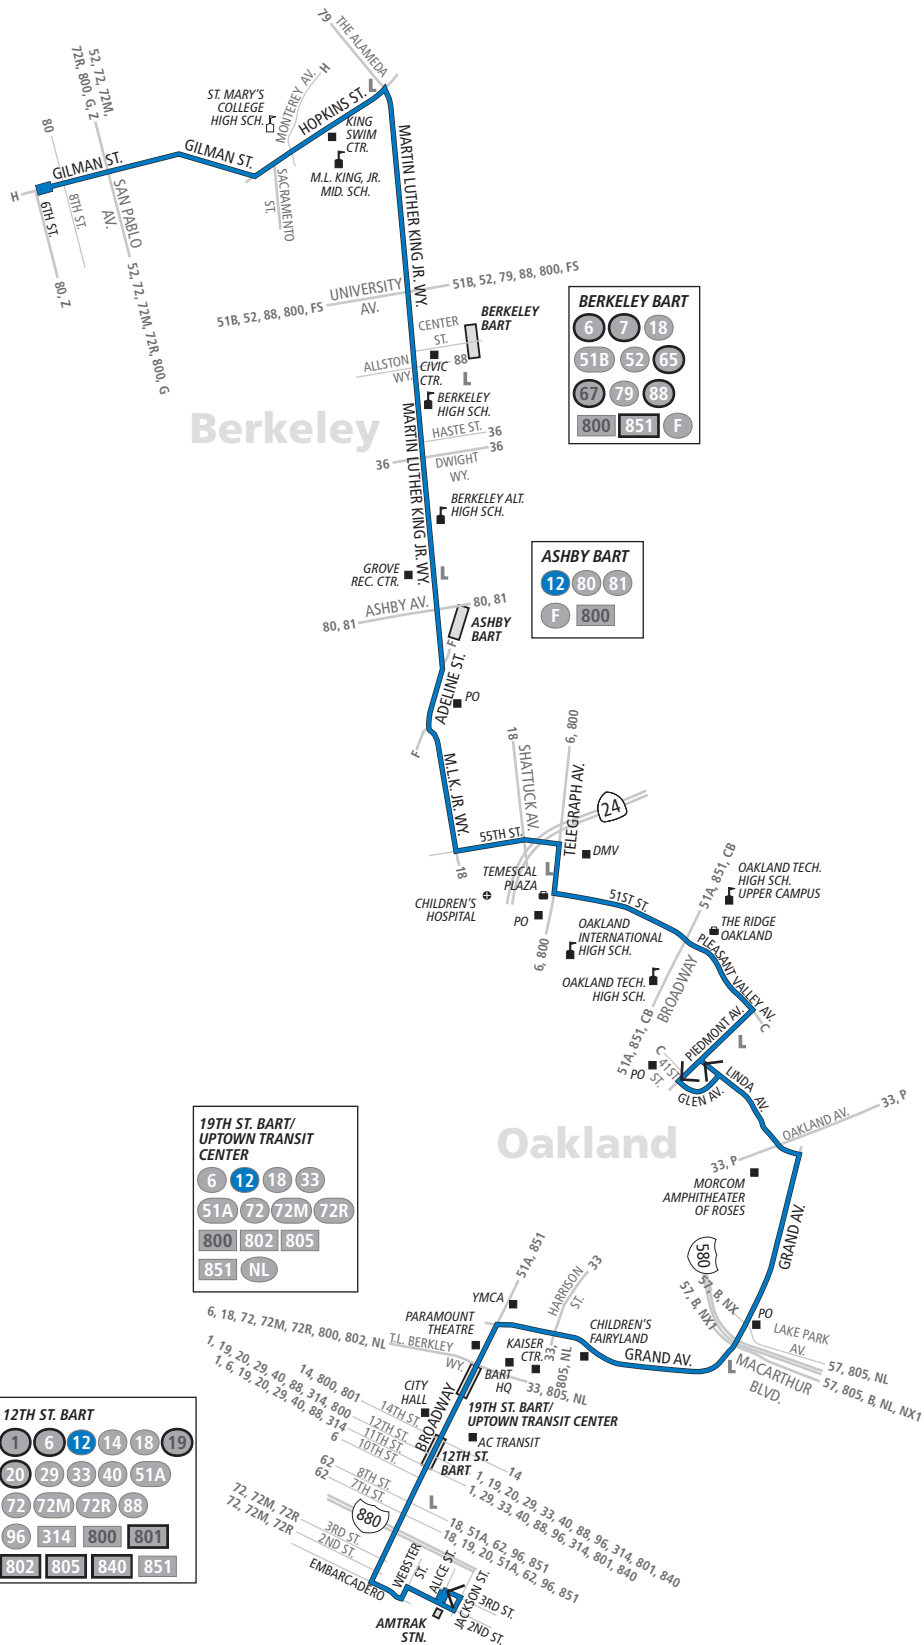

Line 12

1	6	12	14	18	19
20	29	33	40	51A	
72	72M	72R	88		
96	314	800	801		
802	805	840	851		

6	7	18
51B	52	65
67	79	88
800	851	F

12	80	81
F	800	

6	12	18	33
51A	72	72M	72R
800	802	805	
851	NL