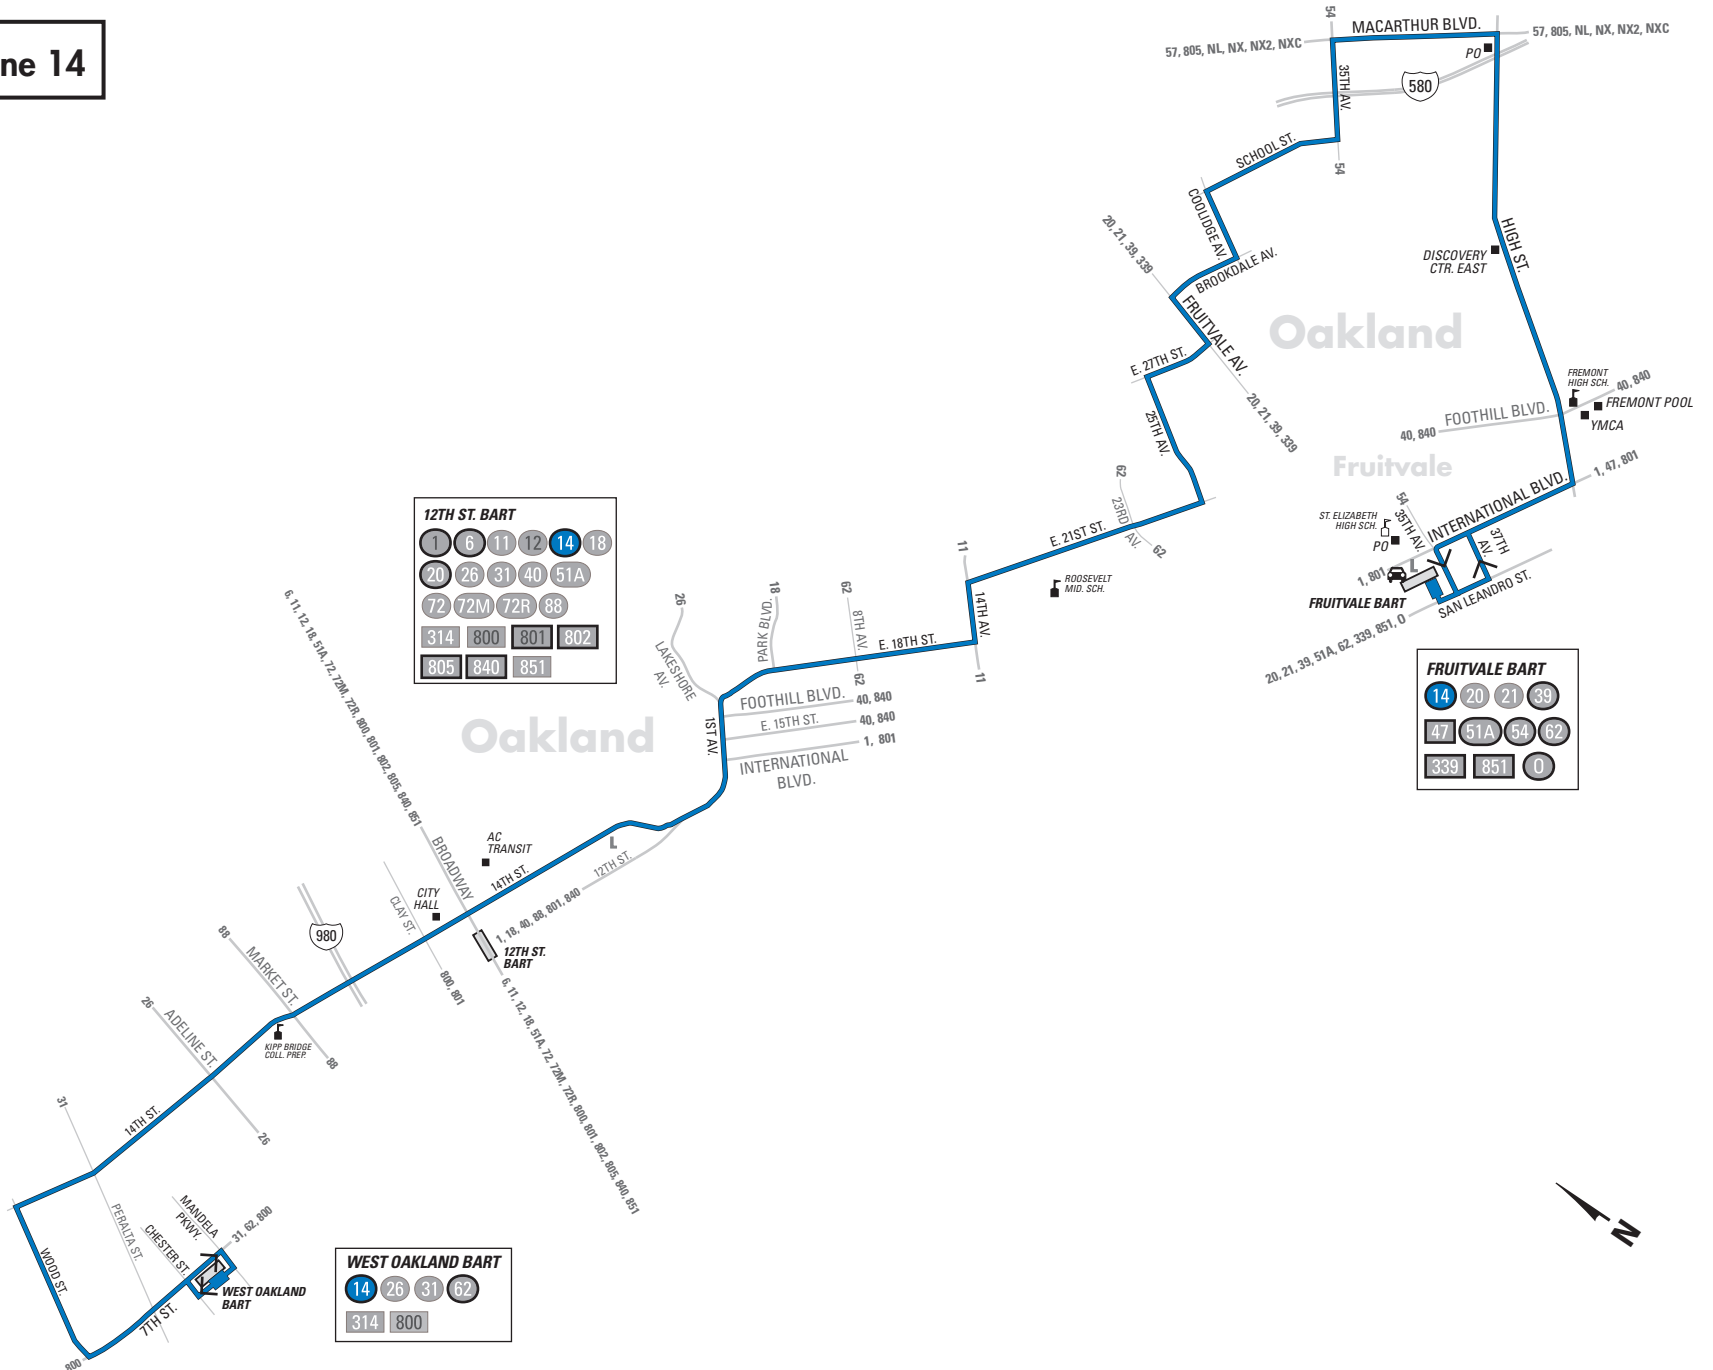

Line 14

12TH ST. BART

1	6	11	12	14	18
20	26	31	40	51A	
72	72M	72R	88		
314	800	801	802		
805	840	851			

FRUITVALE BART

14	20	21	39
47	51A	54	62
339	851	0	

WEST OAKLAND BART

14	26	31	62
314	800