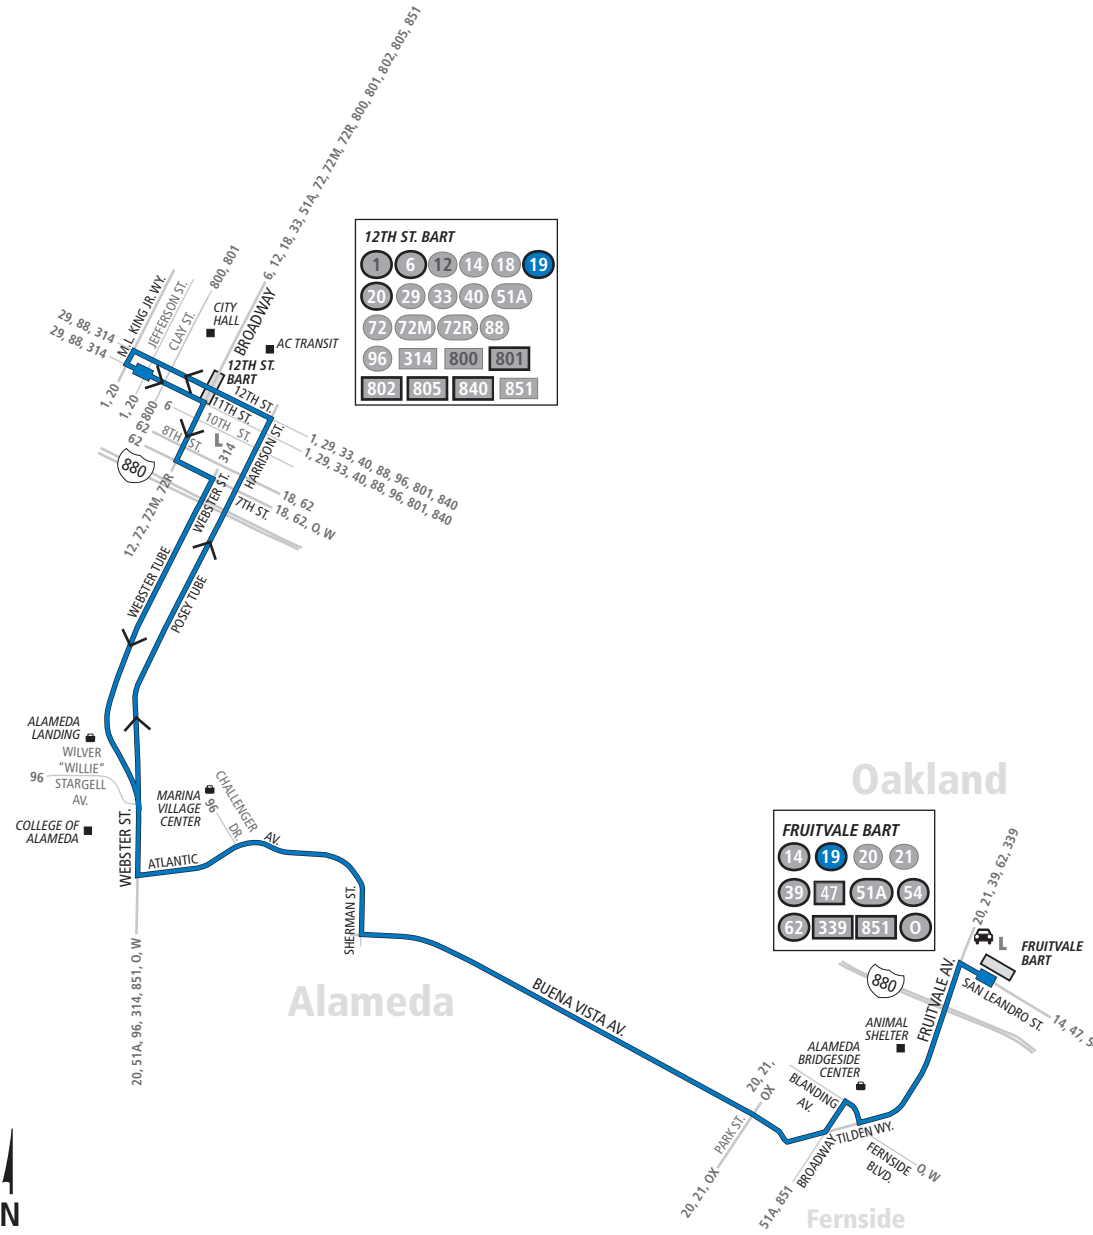

Line 19

19

AC TRANSIT SCHEDULE

EFFECTIVE:
December 17, 2017

Downtown Oakland

12th St. Oakland City Center BART
Chinatown

Alameda

Atlantic Ave.
Buena Vista Ave.
Alameda Bridgeside Shopping Center

Fruitvale BART

Every day

19 Monday through Friday except holidays To Downtown Oakland

Fruitvale BART	Broadway & Blanding Ave.	Buena Vista Ave. & Park St.	Buena Vista Ave. & Minturn St.	Atlantic Ave. & Webster St.	Lafayette Square
6:00a	6:06a	6:10a	6:16a	6:22a	6:32a
6:20a	6:26a	6:30a	6:36a	6:42a	6:52a
6:40a	6:46a	6:50a	6:56a	7:02a	7:12a
7:00a	7:06a	7:10a	7:16a	7:22a	7:32a
7:20a	7:26a	7:30a	7:36a	7:42a	7:52a
7:40a	7:46a	7:50a	7:56a	8:02a	8:12a
8:00a	8:06a	8:10a	8:16a	8:22a	8:32a
8:20a	8:26a	8:30a	8:36a	8:42a	8:52a
8:40a	8:46a	8:50a	8:56a	9:02a	9:12a
9:00a	9:06a	9:10a	9:16a	9:22a	9:32a
9:20a	9:26a	9:30a	9:36a	9:42a	9:52a
9:40a	9:46a	9:50a	9:56a	10:02a	10:12a
10:00a	10:04a	10:07a	10:12a	10:16a	10:24a
10:29a	10:33a	10:36a	10:41a	10:45a	10:53a
10:58a	11:02a	11:05a	11:10a	11:14a	11:22a
11:28a	11:32a	11:35a	11:40a	11:44a	11:52a
11:58a	12:02p	12:05p	12:10p	12:14p	12:22p
12:28p	12:32p	12:35p	12:40p	12:44p	12:52p
12:58p	1:02p	1:05p	1:10p	1:14p	1:22p
1:28p	1:32p	1:35p	1:40p	1:44p	1:52p
1:58p	2:02p	2:05p	2:10p	2:14p	2:22p
2:28p	2:32p	2:35p	2:40p	2:44p	2:52p
2:58p	3:02p	3:05p	3:10p	3:14p	3:22p
3:26p	3:30p	3:33p	3:38p	3:42p	3:50p
3:56p	4:00p	4:03p	4:08p	4:12p	4:20p
4:18p	4:24p	4:28p	4:34p	4:40p	4:50p
4:38p	4:44p	4:48p	4:54p	5:00p	5:10p
4:58p	5:04p	5:08p	5:14p	5:20p	5:30p
5:18p	5:24p	5:28p	5:34p	5:40p	5:50p
5:38p	5:44p	5:48p	5:54p	6:00p	6:10p
5:58p	6:04p	6:08p	6:14p	6:20p	6:30p
6:18p	6:24p	6:28p	6:34p	6:40p	6:50p
6:38p	6:44p	6:48p	6:54p	7:00p	7:10p
6:58p	7:04p	7:08p	7:14p	7:20p	7:30p
7:27p	7:31p	7:34p	7:39p	7:43p	7:51p
7:57p	8:01p	8:04p	8:09p	8:13p	8:21p
8:27p	8:31p	8:34p	8:39p	8:43p	8:51p
8:57p	9:01p	9:04p	9:09p	9:13p	9:21p
9:27p	9:31p	9:34p	9:39p	9:43p	9:51p
9:57p	10:01p	10:04p	10:09p	10:13p	10:21p