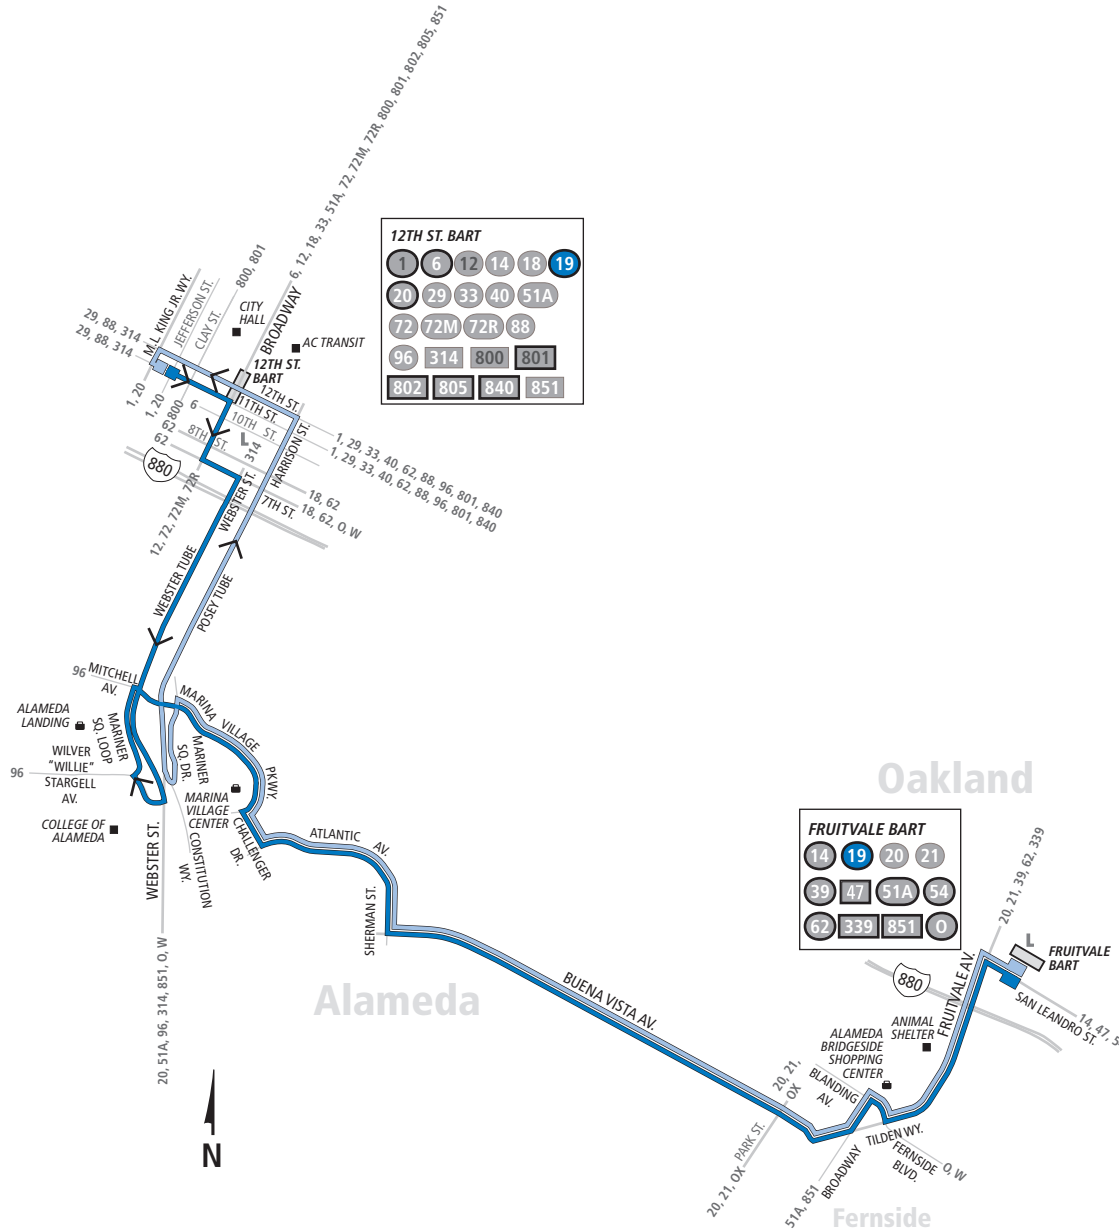

AC TRANSIT SCHEDULE

EFFECTIVE:
December 23, 2018

Downtown Oakland

12th St. Oakland City Center BART
Chinatown

Alameda

Marina Village Parkway
Atlantic Ave.
Buena Vista Ave.
Alameda Bridgeside Shopping
Center

19 Saturdays, Sundays, and holidays To Fruitvale BART

Lafayette Square	Buena Vista Ave. & Minton St.	Buena Vista Ave. & Park St.	Broadway & Blanding Ave.	Fruitvale BART
6:06a	6:19a	6:23a	6:26a	6:33a
6:36a	6:49a	6:53a	6:56a	7:03a
7:06a	7:19a	7:23a	7:26a	7:33a
7:36a	7:49a	7:53a	7:56a	8:03a
8:06a	8:19a	8:23a	8:26a	8:33a
8:36a	8:49p	8:53p	8:56p	9:03p
9:06p	9:19p	9:23p	9:26p	9:33p
9:36p	9:49p	9:53p	9:56p	10:03p
10:06p	10:19p	10:23p	10:26p	10:31p

Line 19

- Line 19 Service from 11th & Jefferson to Fruitvale BART
- Line 19 Service from Fruitvale BART to 11th & Jefferson