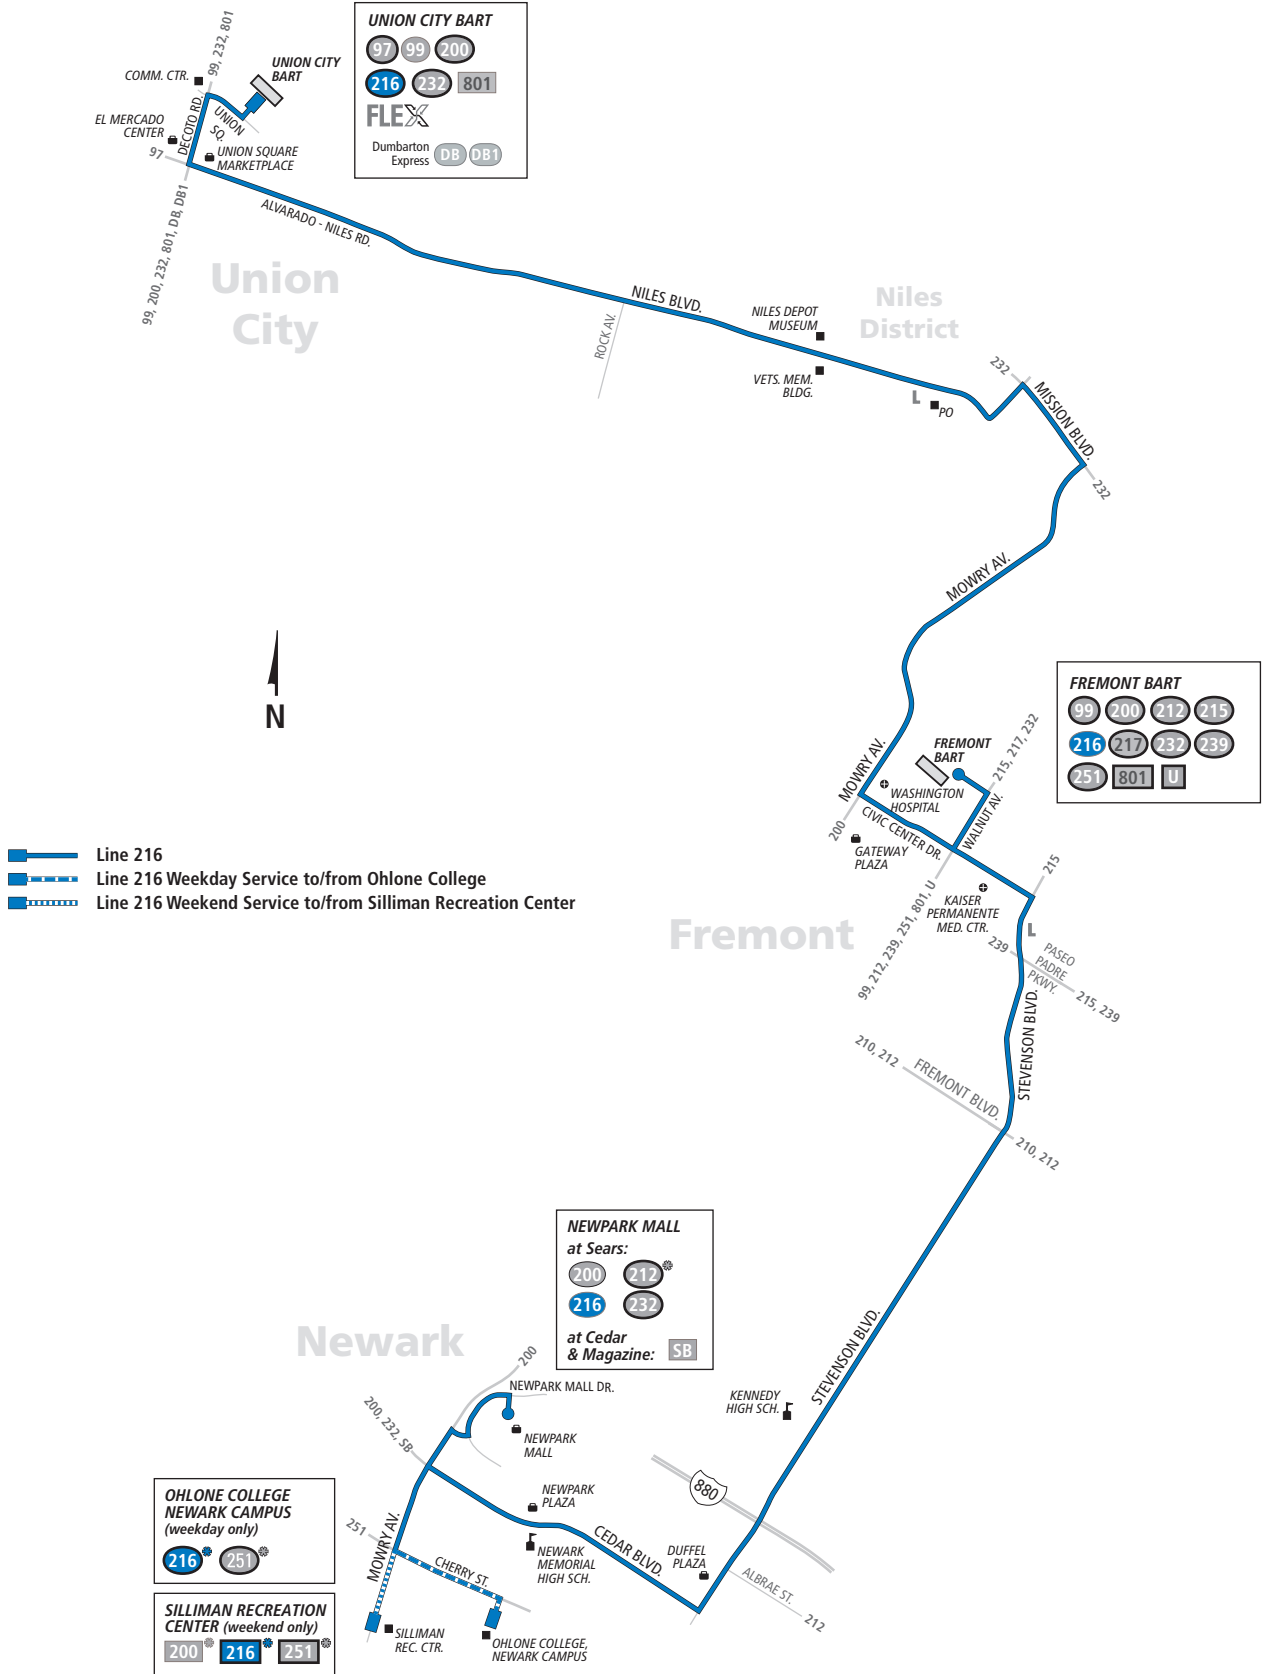

Line 216

AC Transit Flex serves areas of Newark. For information about AC Transit Flex, visit actransit.org/flex
AC Transit Flex da servicio a áreas de Newark. Para más información acerca de AC Transit Flex, visite actransit.org/flex
AC Transit Flex 服务于 Newark 地区。更多有关 AC Transit Flex 的信息，请访问 actransit.org/flex

actransit.org/flex