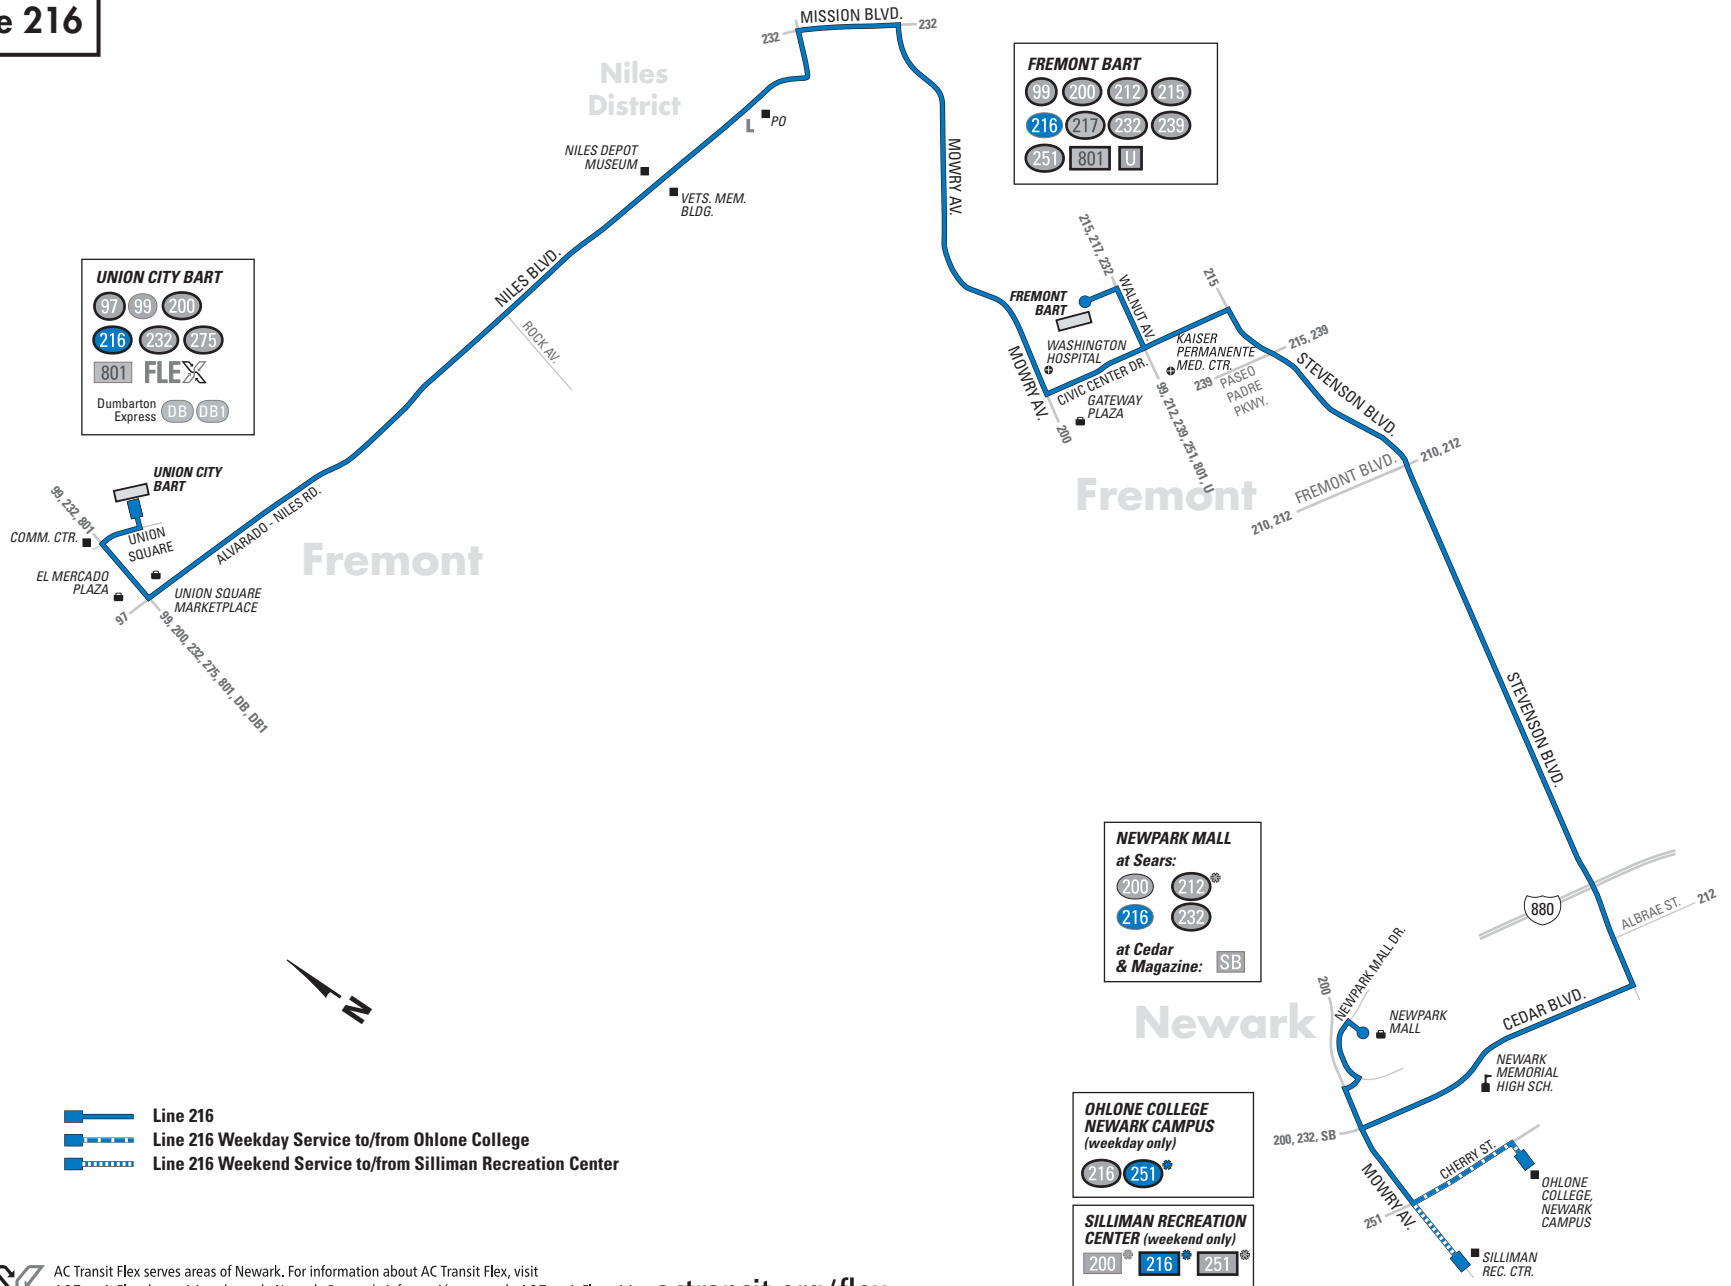

Line 216

AC Transit Flex serves areas of Newark. For information about AC Transit Flex, visit actransit.org/flex
AC Transit Flex da servicio a áreas de Newark. Para más información acerca de AC Transit Flex, visite actransit.org/flex
AC Transit Flex 服务于 Newark 地区。更多有关 AC Transit Flex 的信息，请访问 actransit.org/flex

actransit.org/flex