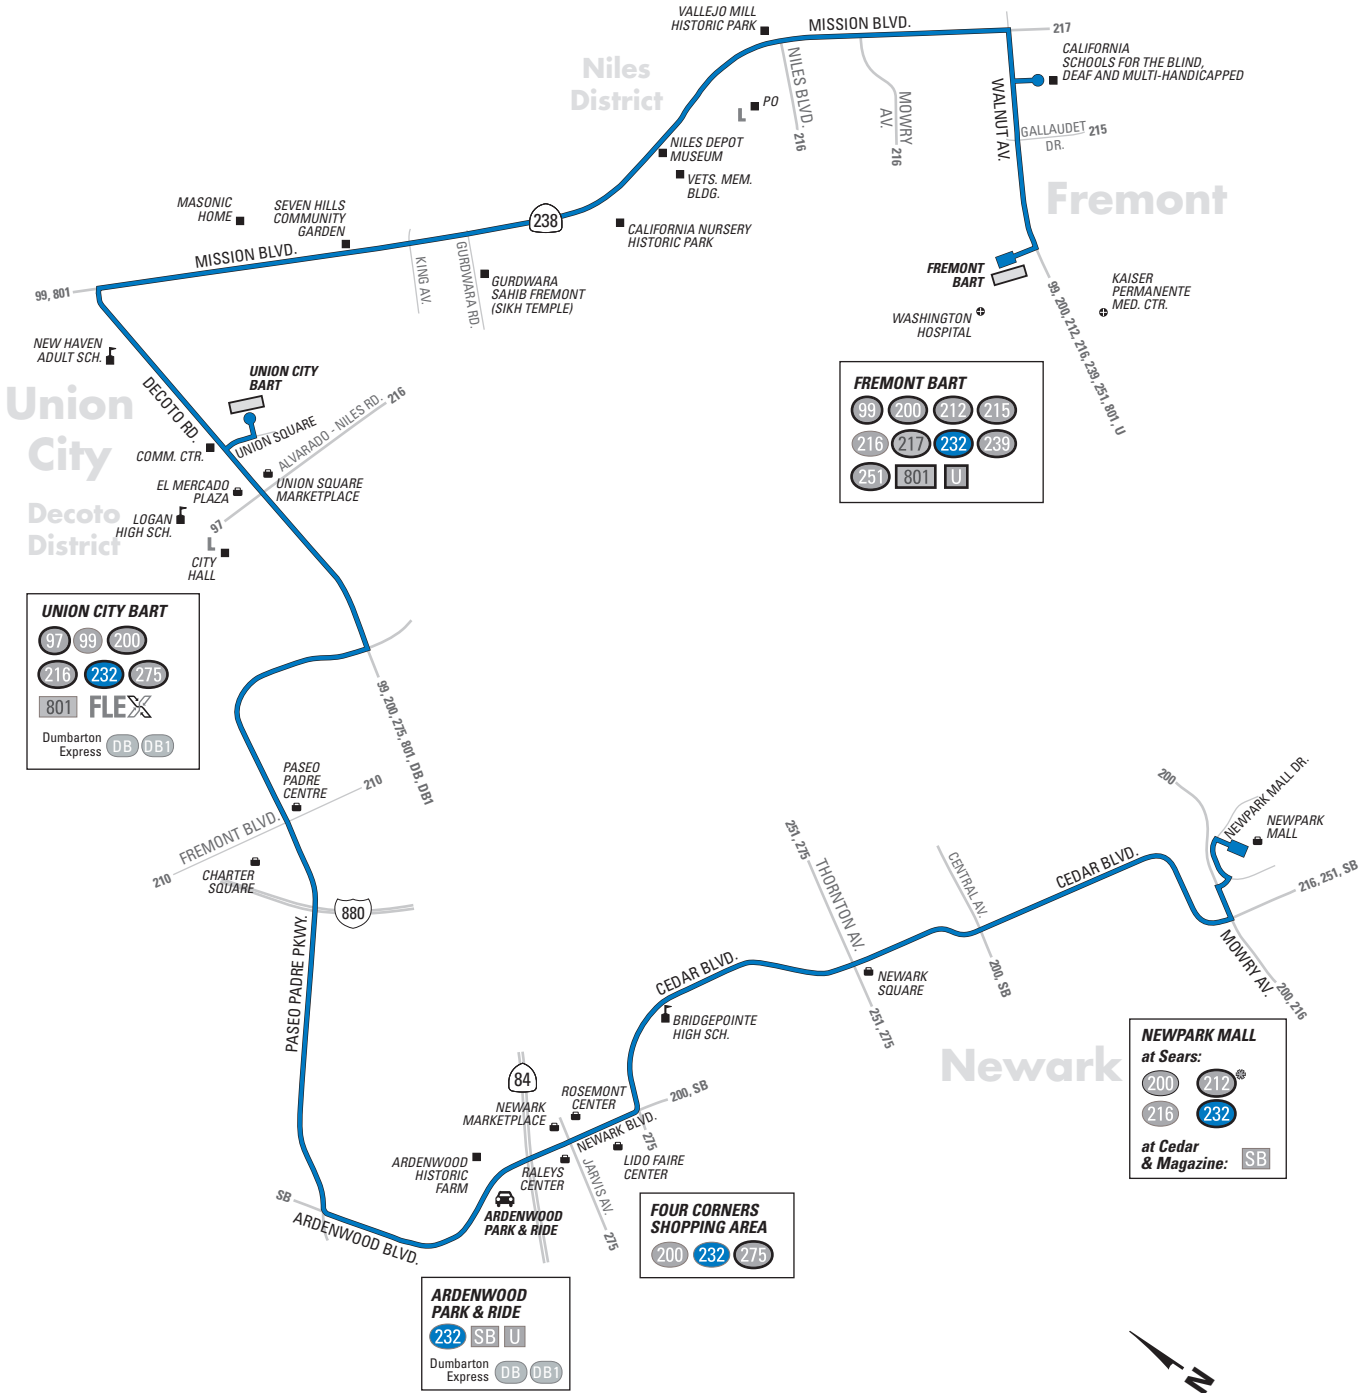

Line 232

actransit.org/flex