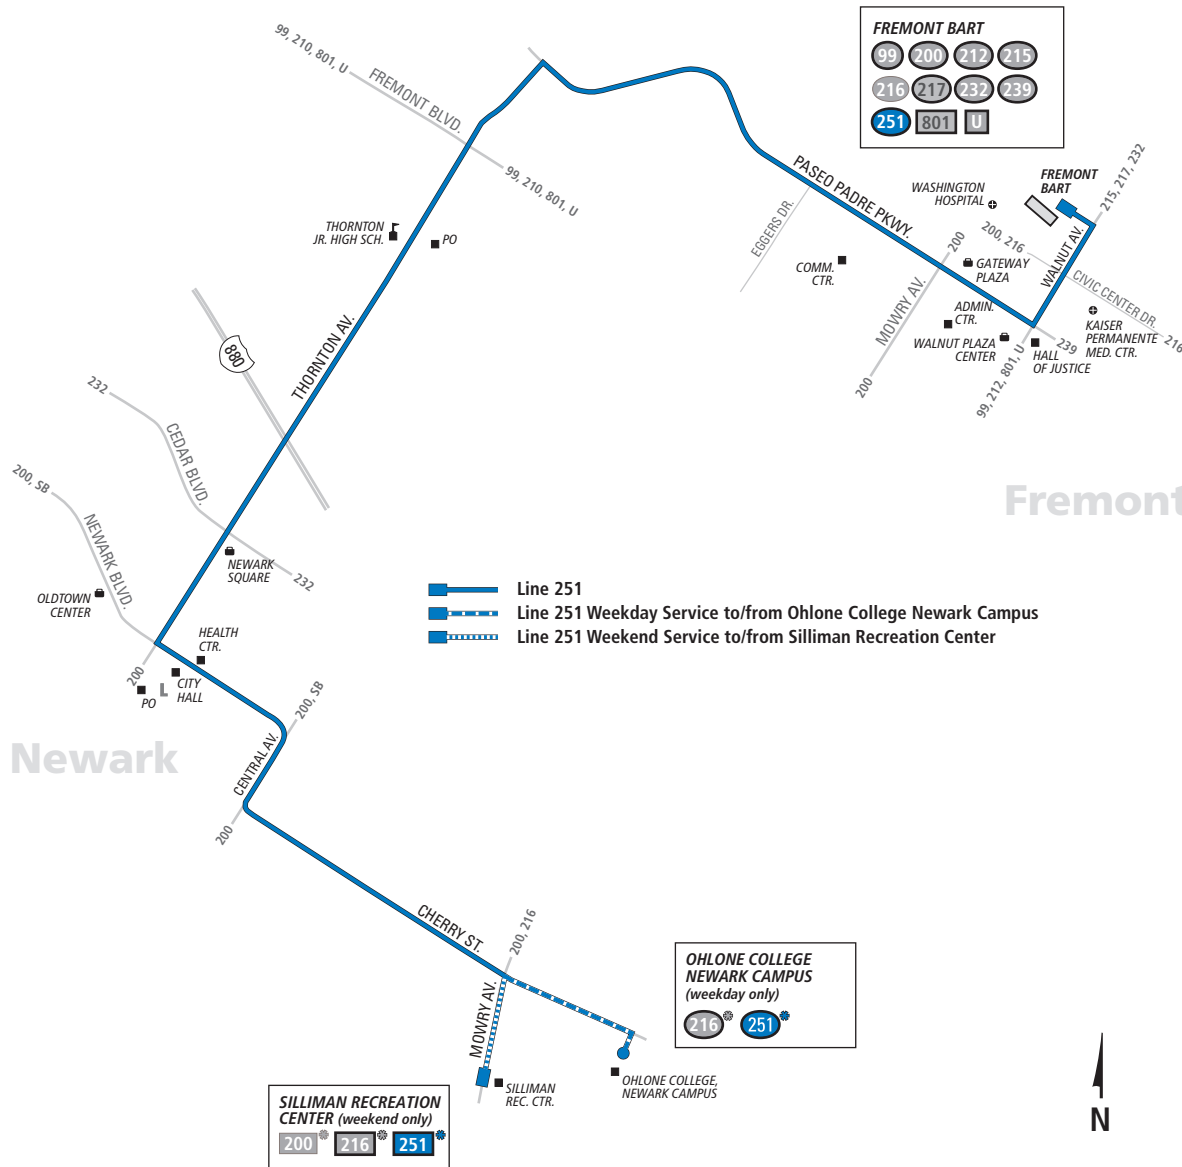

Line 251

251 AC TRANSIT SCHEDULE

EFFECTIVE:
June 18, 2017

Fremont
Fremont BART
Paseo Padre Parkway
Thornton Ave.

Newark
Central Ave.
Cherry St.
Silliman Recreation Center
(weekends only)
Ohlone College Newark
(weekdays only)

251 Monday through Friday except holidays To Ohlone College, Newark Campus

Fremont BART	Paseo Padre Pkwy. & Eggers Dr.	Thornton Ave. & Fremont Blvd.	Thornton Ave. & Newark Blvd.	Central Ave. & Cherry St.	Ohlone College, Newark Campus
6:19a	6:23a	6:28a	6:35a	6:38a	6:42a
7:19a	7:23a	7:28a	7:35a	7:38a	7:42a
8:28a	8:33a	8:38a	8:47a	8:50a	8:54a
9:19a	9:24a	9:29a	9:36a	9:39a	9:43a
10:19a	10:24a	10:29a	10:36a	10:39a	10:43a
11:17a	11:22a	11:27a	11:34a	11:37a	11:41a
12:18p	12:23p	12:28p	12:35p	12:38p	12:42p
1:19p	1:24p	1:29p	1:36p	1:39p	1:43p
2:20p	2:26p	2:32p	2:42p	2:45p	2:49p
3:19p	3:25p	3:31p	3:39p	3:42p	3:46p
4:19p	4:25p	4:31p	4:39p	4:42p	4:46p
5:19p	5:27p	5:35p	5:43p	5:46p	5:50p
6:19p	6:25p	6:31p	6:39p	6:42p	6:46p
7:19p	7:25p	7:31p	7:39p	7:42p	7:46p

251 Monday through Friday except holidays To Fremont BART

Ohlone College, Newark Campus	Central Ave. & Cherry St.	Thornton Ave. & Newark Blvd.	Thornton Ave. & Fremont Blvd.	Paseo Padre Pkwy. & Eggers Dr.	Fremont BART
6:42a	6:46a	6:49a	6:56a	7:00a	7:06a
7:42a	7:46a	7:49a	7:59a	8:10a	8:17a
8:54a	8:58a	9:01a	9:08a	9:13a	9:20a
9:43a	9:47a	9:50a	9:58a	10:03a	10:10a
10:43a	10:47a	10:50a	10:58a	11:03a	11:10a
11:41a	11:45a	11:48a	11:56a	12:01p	12:08p
12:42p	12:46p	12:49p	12:57p	1:02p	1:09p
1:43p	1:47p	1:50p	1:58p	2:03p	2:10p
2:49p	2:53p	2:56p	3:06p	3:11p	3:18p
3:46p	3:50p	3:53p	4:01p	4:06p	4:13p
4:46p	4:50p	4:53p	5:01p	5:06p	5:13p
5:50p	5:54p	5:57p	6:05p	6:09p	6:16p
6:46p	6:50p	6:53p	7:01p	7:05p	7:12p
7:46p	7:50p	7:53p	8:01p	8:05p	8:11p