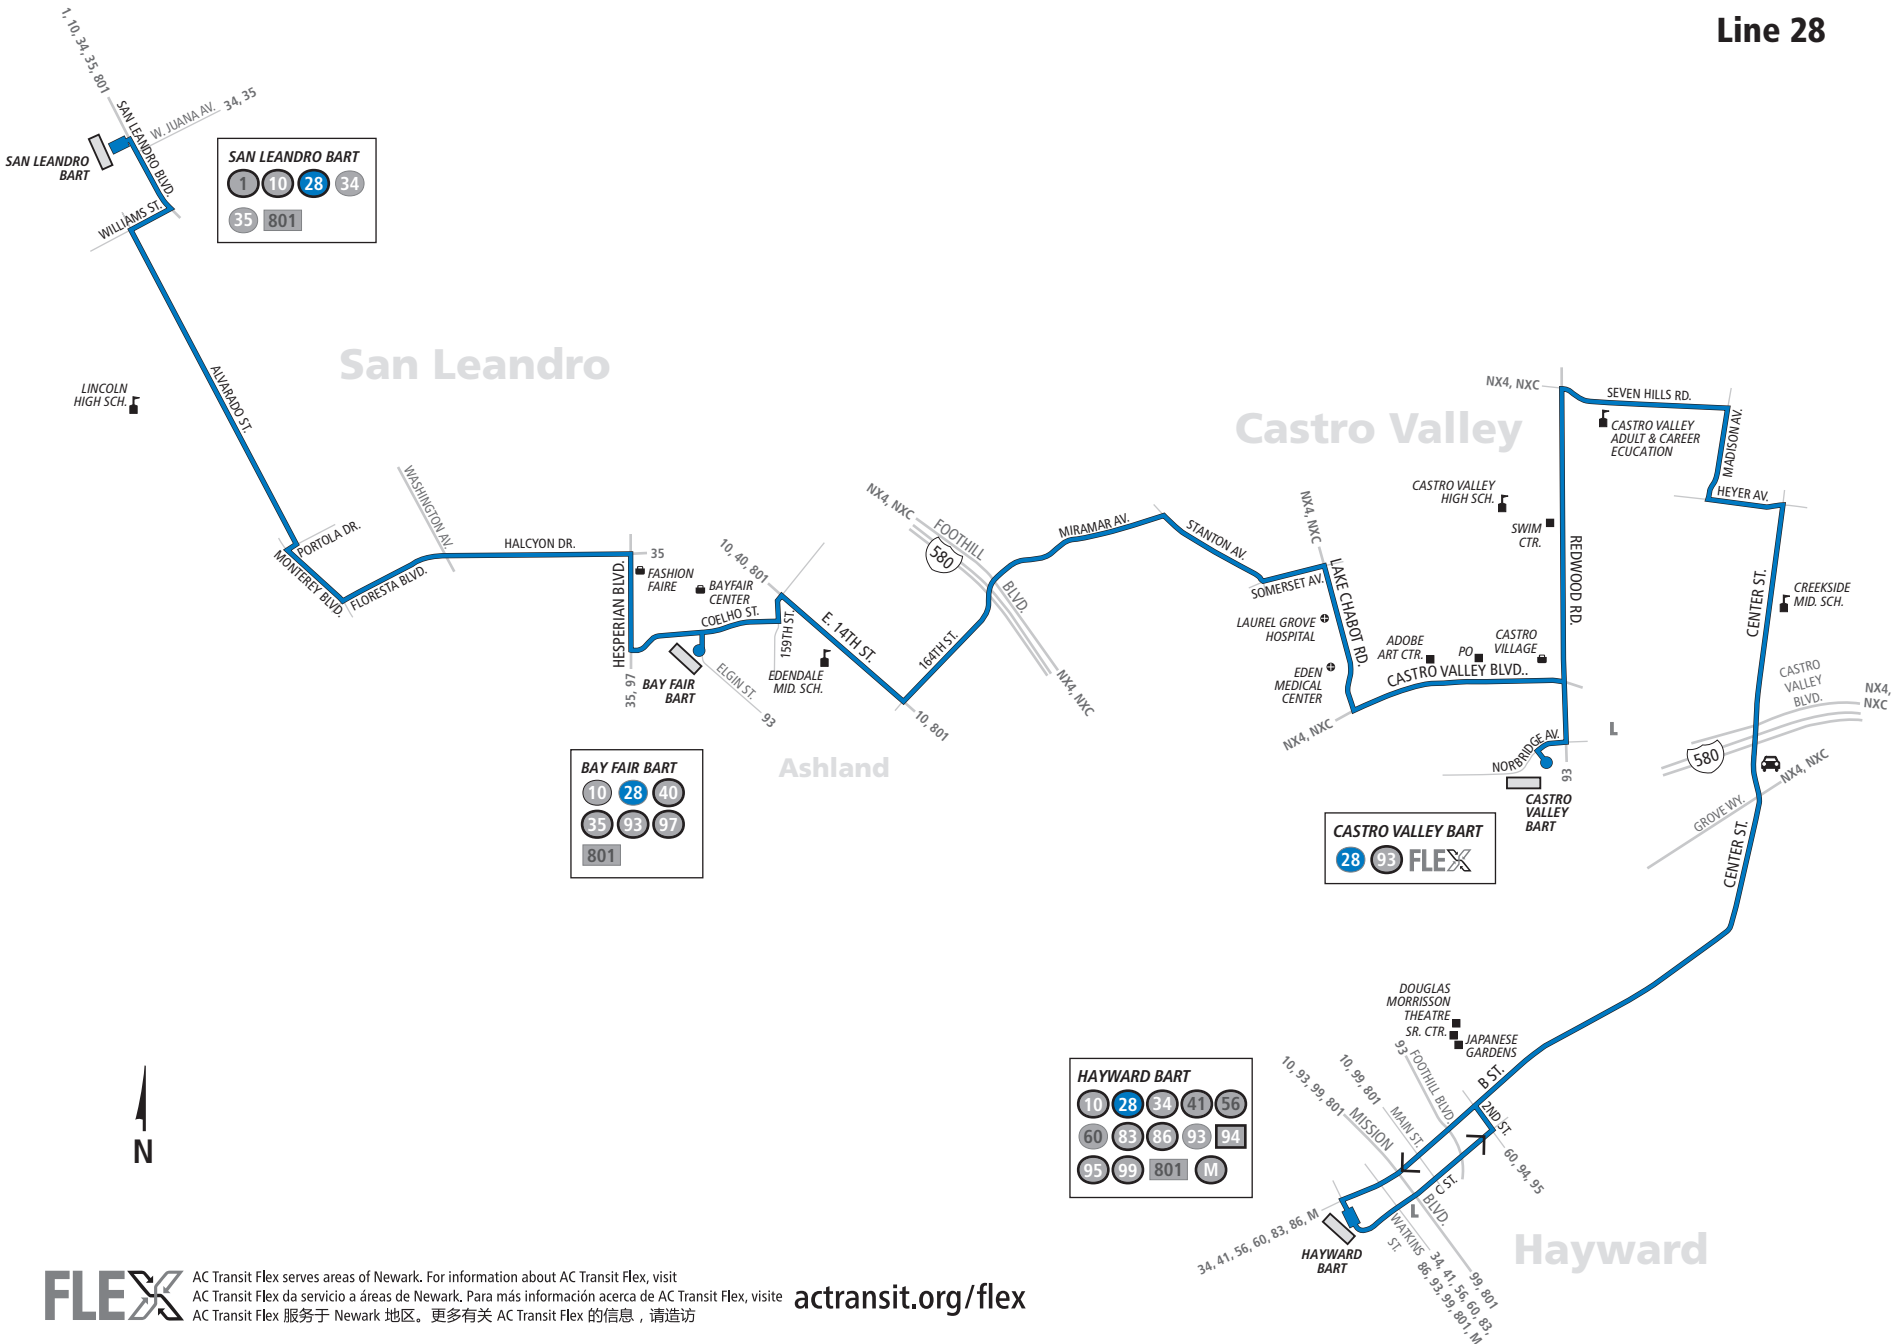

AC Transit Flex serves areas of Newark. For information about AC Transit Flex, visit actransit.org/flex
AC Transit Flex da servicio a áreas de Newark. Para más información acerca de AC Transit Flex, visite actransit.org/flex
AC Transit Flex 服务于 Newark 地区。更多有关 AC Transit Flex 的信息，请访问 actransit.org/flex