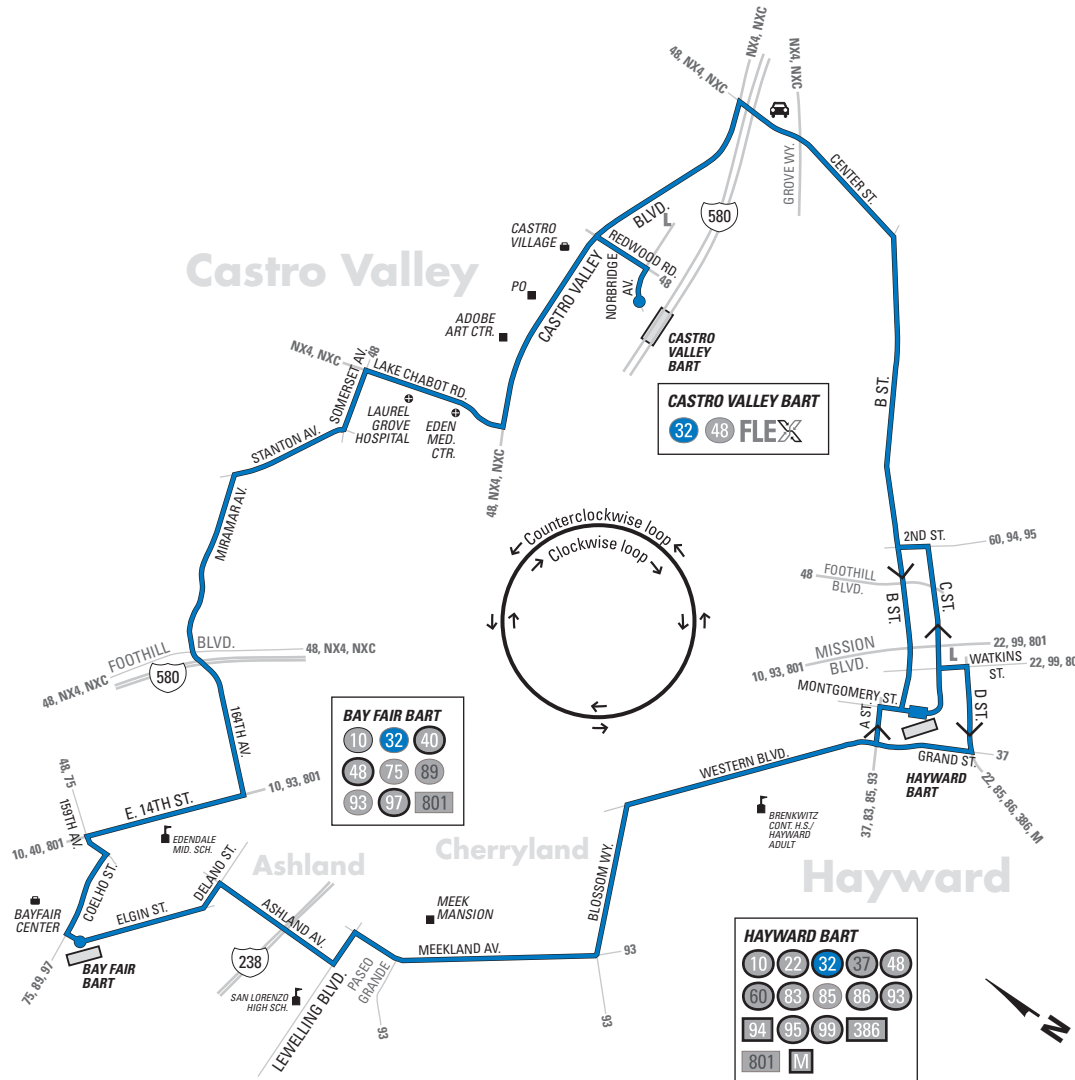

Line 32

32

AC TRANSIT SCHEDULE

EFFECTIVE:
December 18, 2016

San Leandro

164th Ave.
Bay Fair BART

Ashland

Ashland Ave.

Cherryland

Meekland Ave.
Blossom Way

Hayward

Hayward BART
B St.

Castro Valley

Center St.
Castro Valley Blvd.
Lake Chabot Road
Eden Medical Center
Miramar Ave.

AC Transit Flex serves areas of Castro Valley. For information about AC Transit Flex, visit actransit.org/flex
 AC Transit Flex da servicio a áreas de Castro Valley. Para más información acerca de AC Transit Flex, visite actransit.org/flex
 AC Transit Flex 服务于 Castro Valley 地区。更多有关 AC Transit Flex 的信息，请造访 actransit.org/flex

Every day

32 Monday through Friday except holidays Clockwise to Hayward BART

Hayward BART	Blossom Way & Western Blvd.	Paseo Grande & Meekland Ave.	Bay Fair BART	164th Ave. & E. 14th St.	Castro Valley BART	B St. & Center St.	Hayward BART
5:00a	5:07a	5:11a	5:18a	5:25a	5:40a	5:48a	5:54a
6:00a	6:07a	6:11a	6:18a	6:25a	6:40a	6:48a	6:54a
7:00a	7:07a	7:11a	7:18a	7:25a	7:40a	7:48a	7:54a
8:00a	8:07a	8:11a	8:18a	8:25a	8:43a	8:51a	8:58a
9:00a	9:07a	9:11a	9:16a	9:23a	9:38a	9:46a	9:53a
10:00a	10:07a	10:11a	10:16a	10:23a	10:38a	10:46a	10:53a
11:00a	11:07a	11:11a	11:16a	11:23a	11:38a	11:46a	11:53a
12:00p	12:06p	12:10p	12:15p	12:22p	12:40p	12:48p	12:55p
1:00p	1:07p	1:11p	1:16p	1:23p	1:41p	1:49p	1:56p
2:00p	2:07p	2:11p	2:16p	2:23p	2:43p	2:51p	2:58p
3:00p	3:07p	3:11p	3:17p	3:25p	3:43p	3:52p	3:59p
4:00p	4:07p	4:11p	4:17p	4:25p	4:43p	4:52p	4:59p
5:00p	5:07p	5:11p	5:17p	5:25p	5:43p	5:52p	5:59p
6:00p	6:06p	6:10p	6:15p	6:22p	6:39p	6:48p	6:55p
7:00p	7:06p	7:10p	7:15p	7:22p	7:38p	7:45p	7:52p
8:00p	8:06p	8:10p	8:15p	8:22p	8:38p	8:45p	8:52p