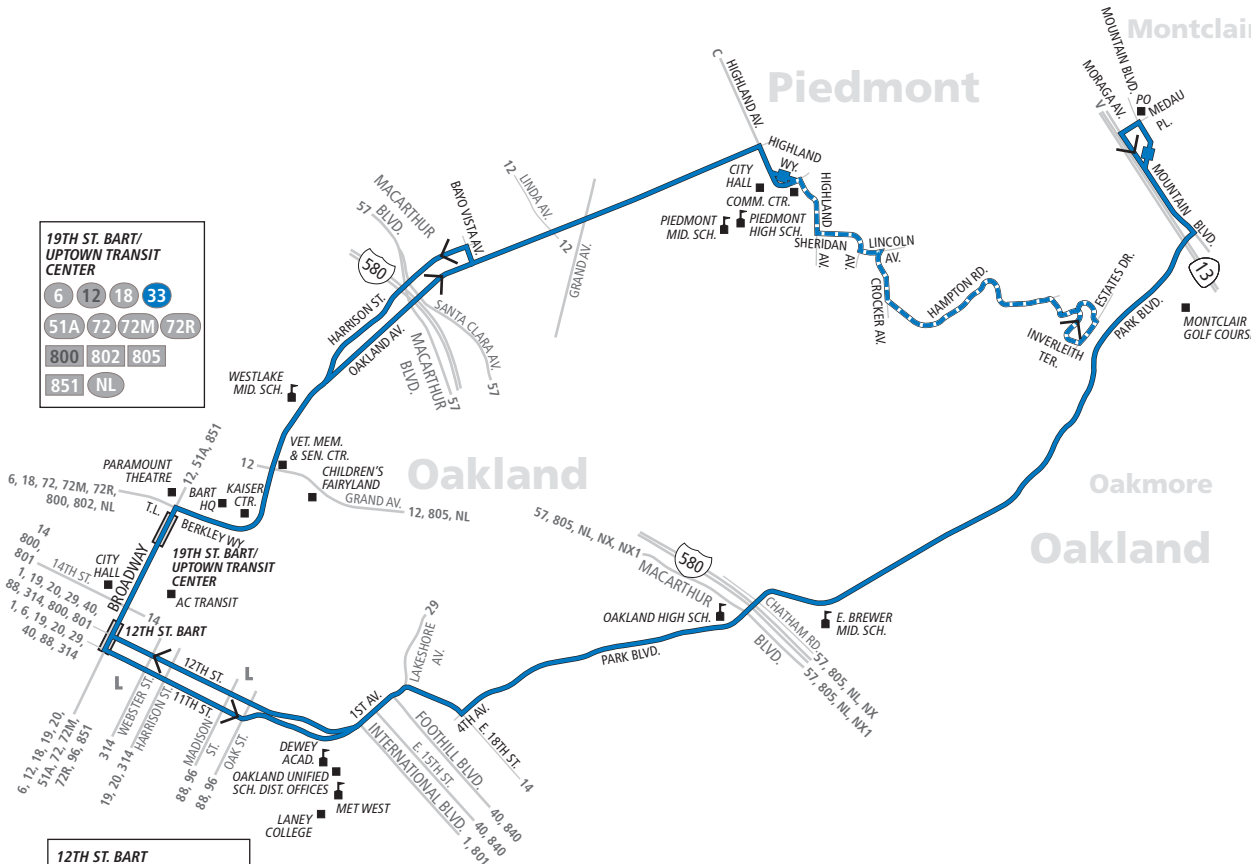

EFFECTIVE:
August 12, 2018 *

Piedmont

Estates Dr.
Highland Way
Highland Ave.
Oakland Ave.

Downtown Oakland

Harrison St.
19th St. BART
12th St. Oakland City Center BART

Glenview

Park Blvd.

Montclair

Moraga Ave. & Mountain Blvd.

* The dates of school-day-only trips have been updated through March 23, 2019.

Every day

19TH ST. BART/
UPTOWN TRANSIT
CENTER

6	12	18	33
51A	72	72M	72R
800	802	805	
851	NL		

12TH ST. BART

Continued...

33 (continued)

Monday through Friday except holidays. To Piedmont

Note	Mountain Blvd. & Moraga Ave.	Park Blvd. & MacArthur Blvd.	1st Ave. & International Blvd.	14th St. & Broadway	T.L. Berkley Way (20th St.) & Webster St.	Oakland Ave. & MacArthur Blvd.	Highland Ave. & Highland Way	Estates Dr. & Inverleith Terr.	Highland Ave. & Highland Way
	9:22p	9:33p	9:41p	9:49p	9:54p	10:00p	10:06p		
	9:42p	9:53p	10:01p	10:09p	10:14p	10:20p	10:26p		
	10:02p	10:13p	10:19p	10:27p	10:32p	10:38p	10:44p		
	10:22p	10:33p	10:39p	10:47p	10:52p	10:58p	11:04p		
	10:42p	10:53p	10:59p	11:07p	11:12p	11:18p	11:24p		
	11:02p	11:13p	11:19p	11:27p	11:32p	11:38p	11:44p		
	11:22p	11:33p	11:39p	11:47p	11:52p	11:58p	12:04a		