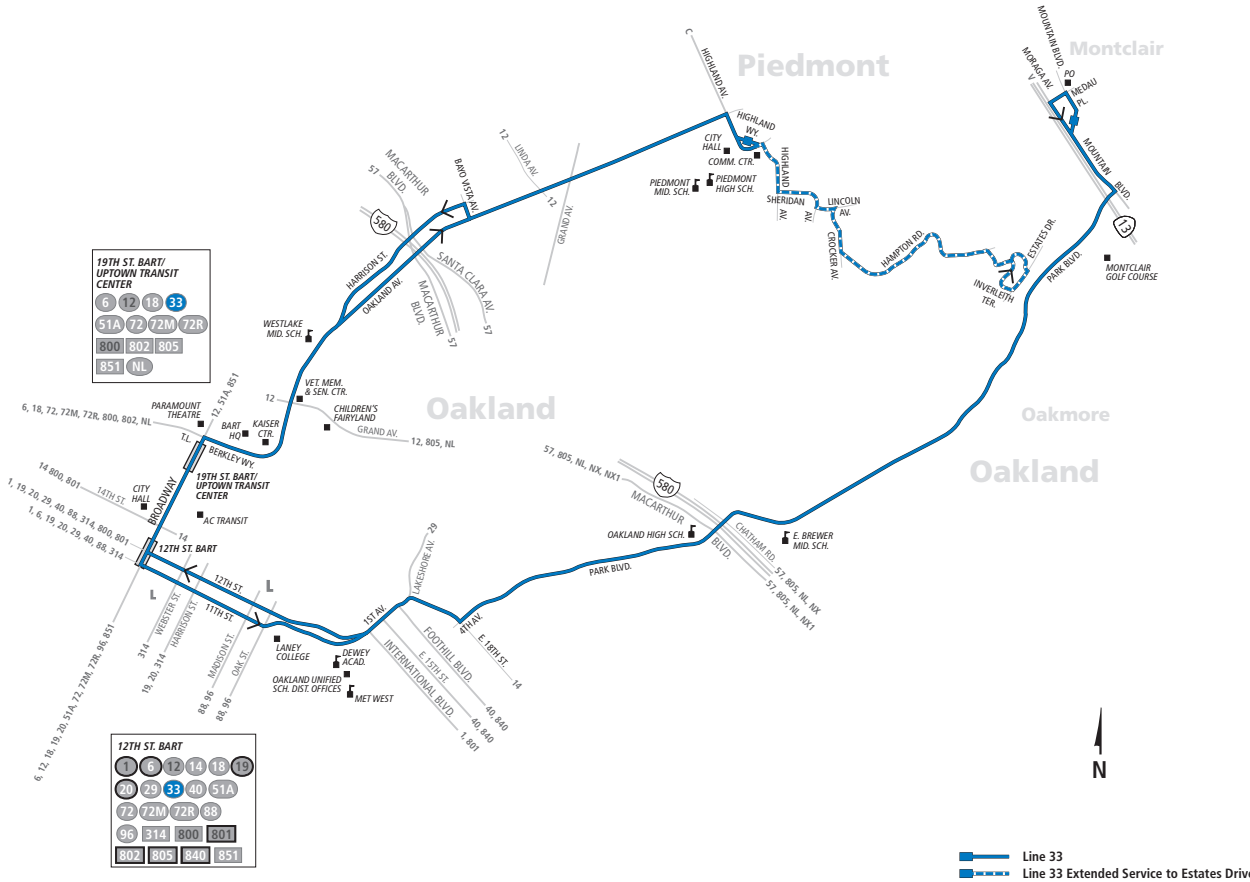

EFFECTIVE:
March 31, 2019

Piedmont

Estates Dr.
Highland Way
Highland Ave.
Oakland Ave.

Downtown Oakland

Harrison St.
19th St. BART
12th St. Oakland City Center BART

Glenview

Park Blvd.

Montclair

Moraga Ave. & Mountain Blvd.