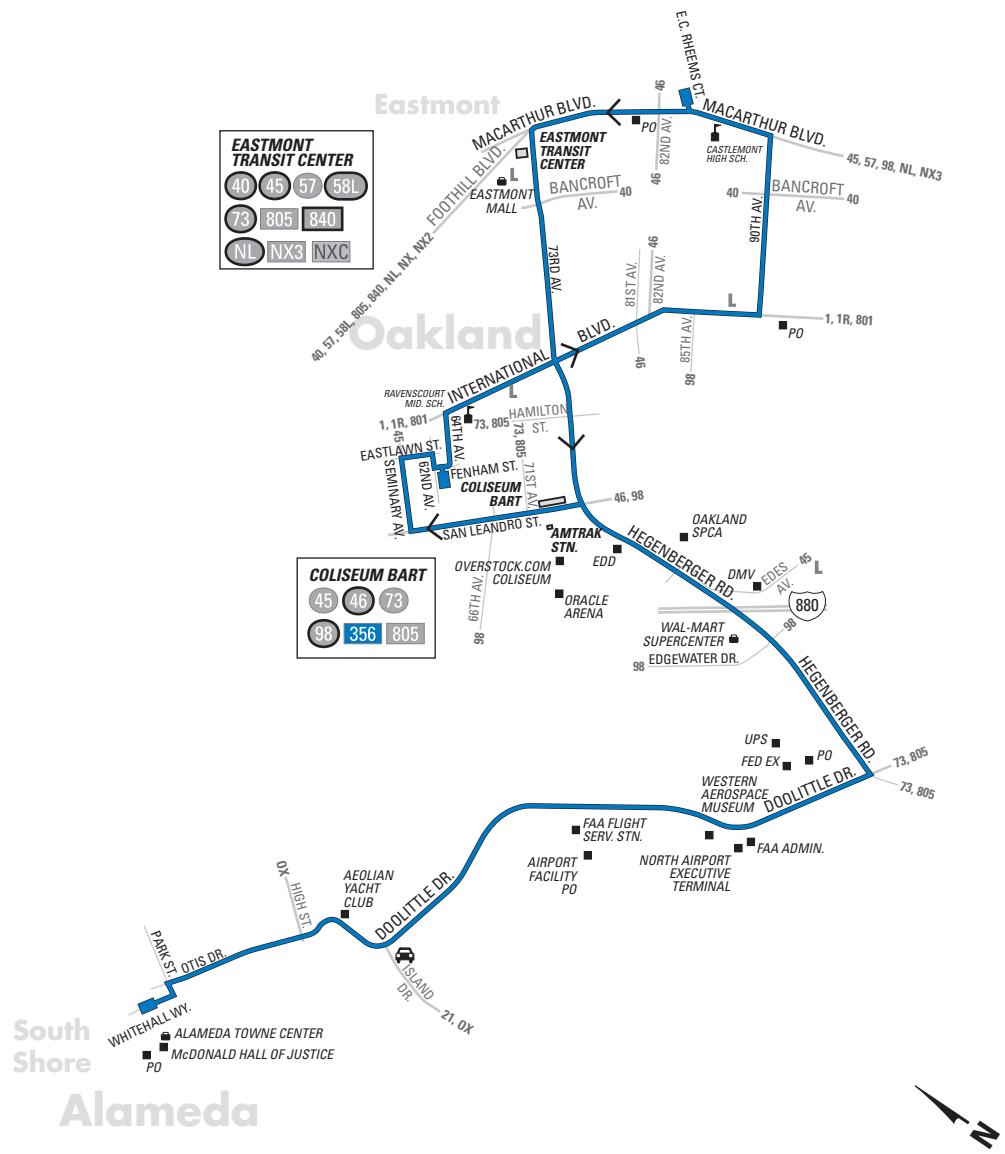

Line 356

356 AC TRANSIT SCHEDULE

EFFECTIVE:
December 18, 2011

Oakland
West Oakland BART
7th Street
West Oakland Senior Center
St. Mary's Gardens Senior Center
Edgewater Drive/Walmart

Alameda
South Shore Center

Mondays, Wednesdays and Fridays except holidays

356 Mondays, Wednesdays and Fridays except holidays To Alameda South Shore Center

Palo Vista Gardens	Allen Temple Arms	MacArthur Blvd. & E.C. Reems Ct.	Hegenberger Rd. & Edge- water Dr.	Alameda South Shore Center
10:20a	10:30a	10:40a	10:49a	11:01a

356 Mondays, Wednesdays and Fridays except holidays To MacArthur Blvd. & E.C. Reems Ct.

Alameda South Shore Center	Hegenberger Rd. & Edge- water Dr.	Palo Vista Gardens	Allen Temple Arms	MacArthur Blvd. & E.C. Reems Ct.
12:50p	1:03p	1:13p	1:23p	1:33p