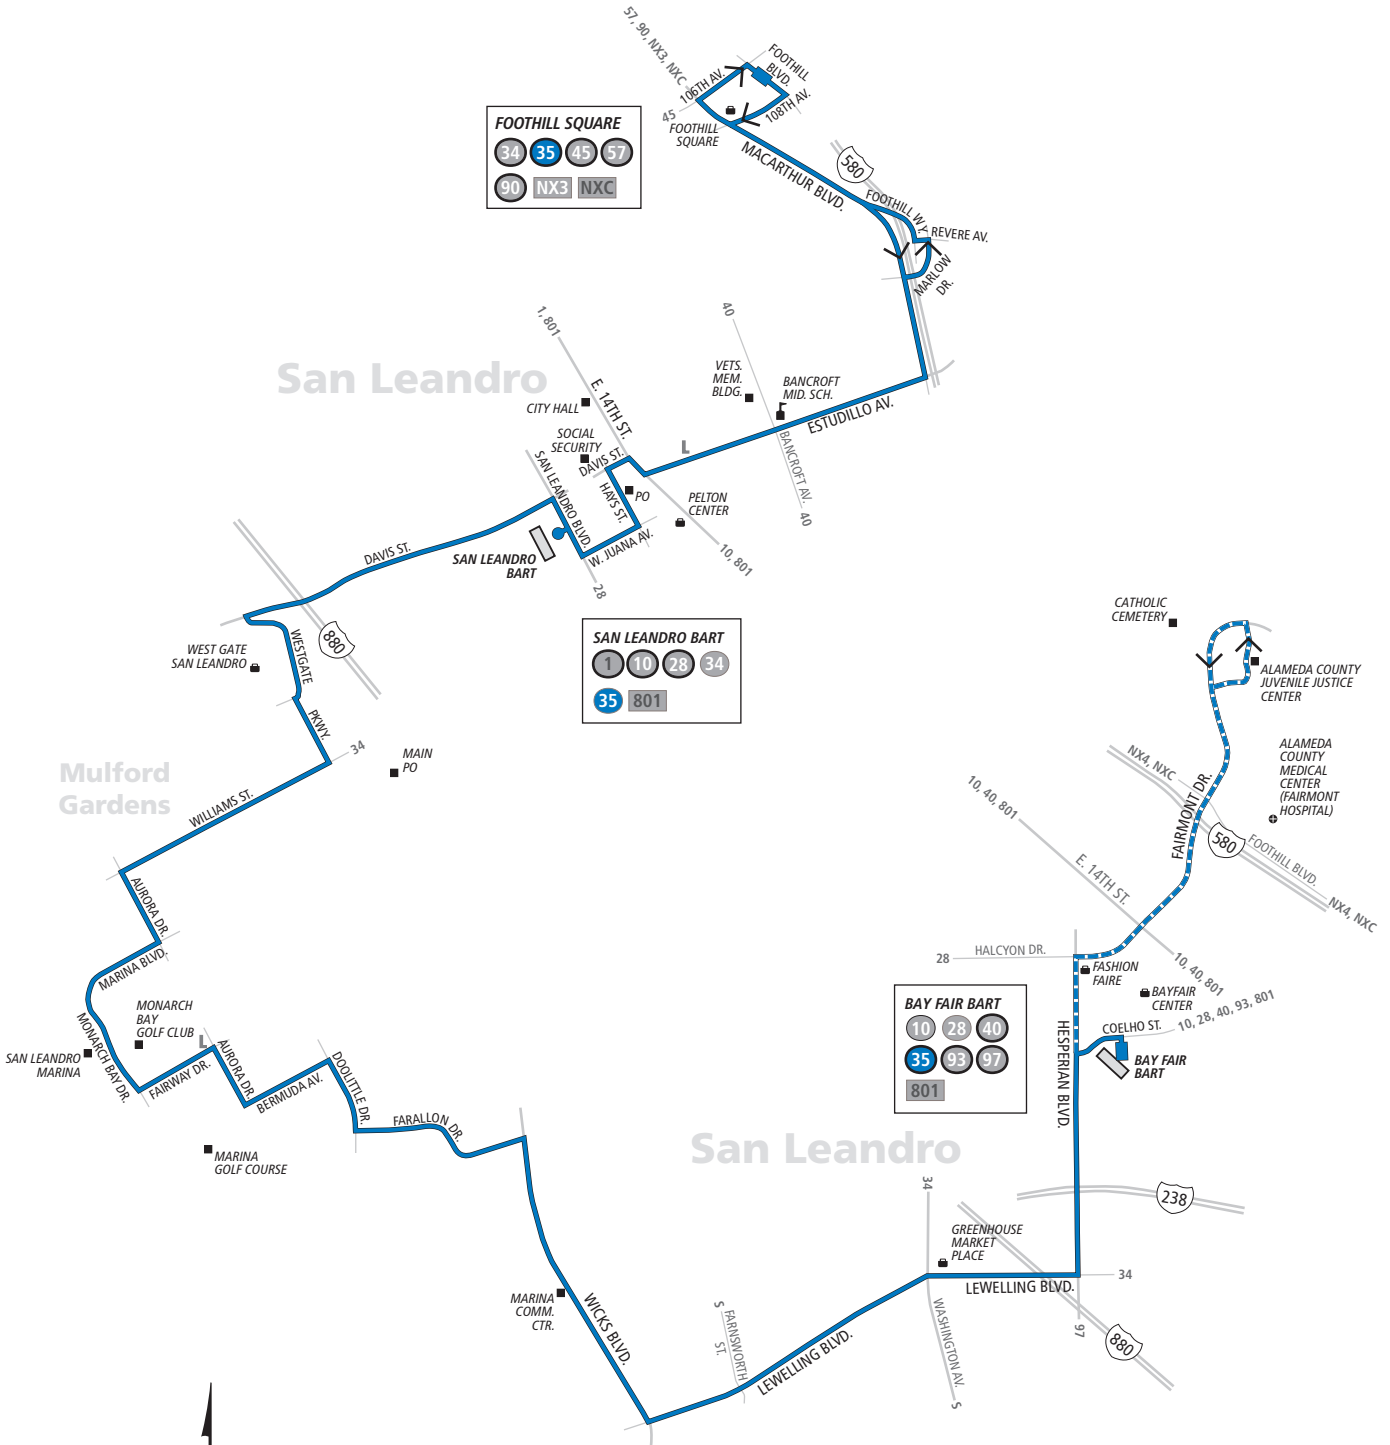

Line 35

Oakland

FOOTHILL SQUARE

34	35	45	57
90	NX3	NXC	

San Leandro

SAN LEANDRO BART

1	10	28	34
35	801		

BAY FAIR BART

10	28	40
35	93	97
801		

San Leandro

- Line 35
- Line 35 Weekend Service Extension