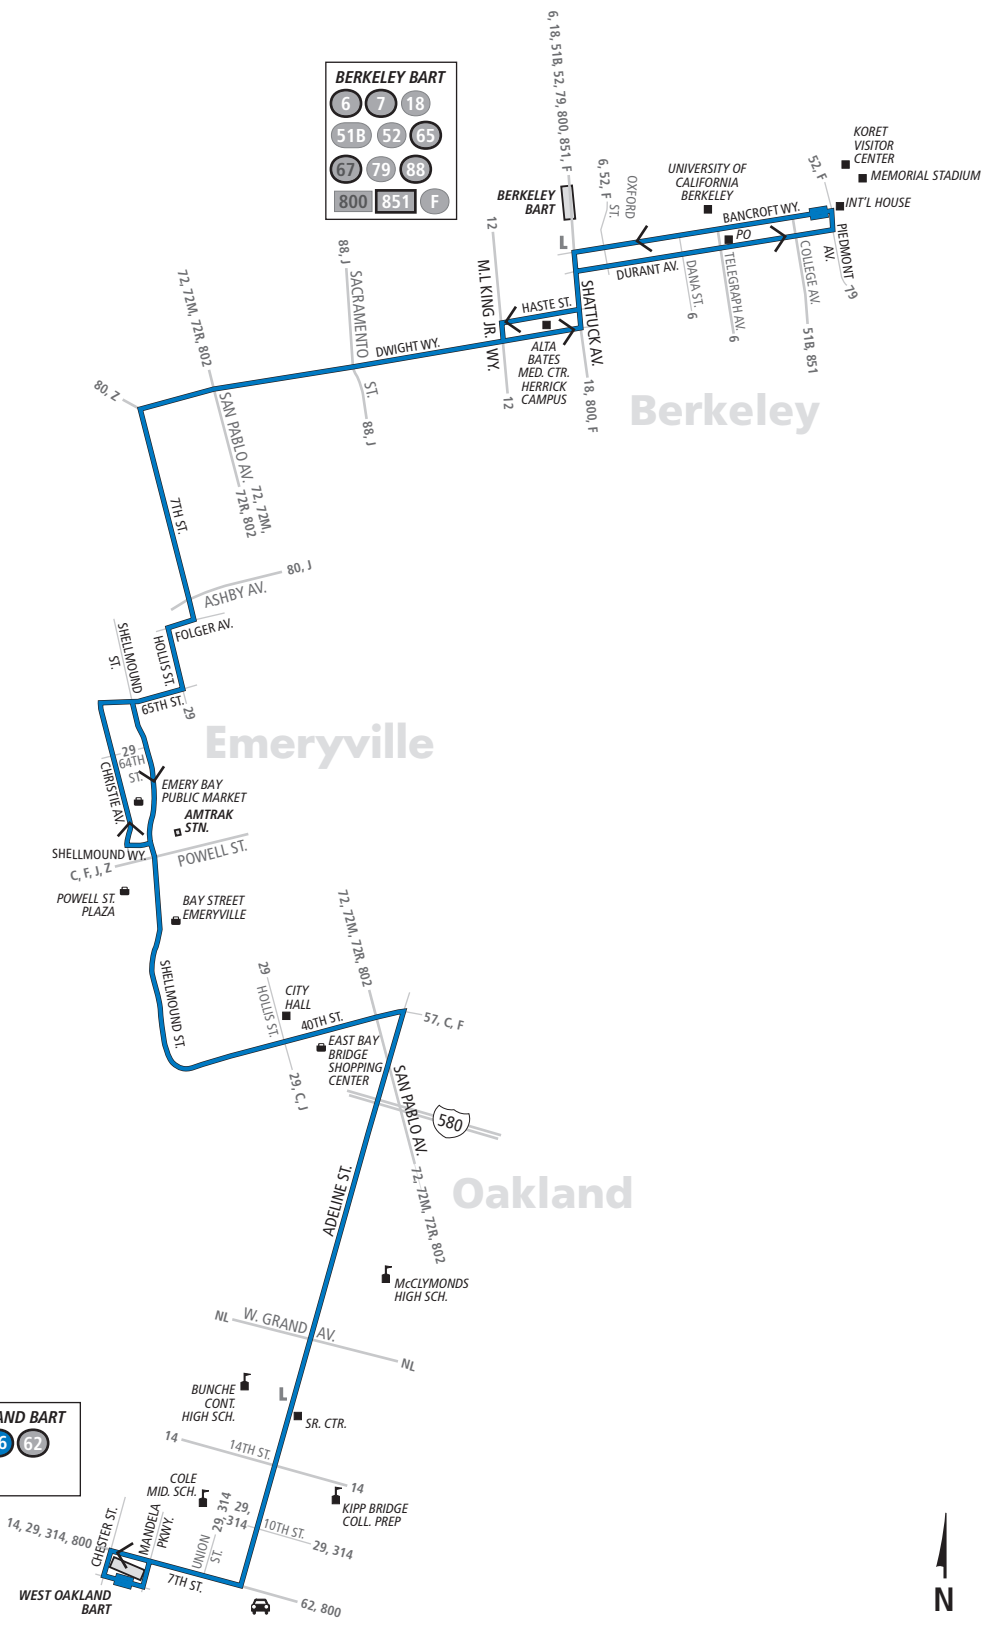

Line 36

WEST OAKLAND BART

14	29	36	62
314	800		

BERKELEY BART

6	7	18
51B	52	65
67	79	88
800	851	F