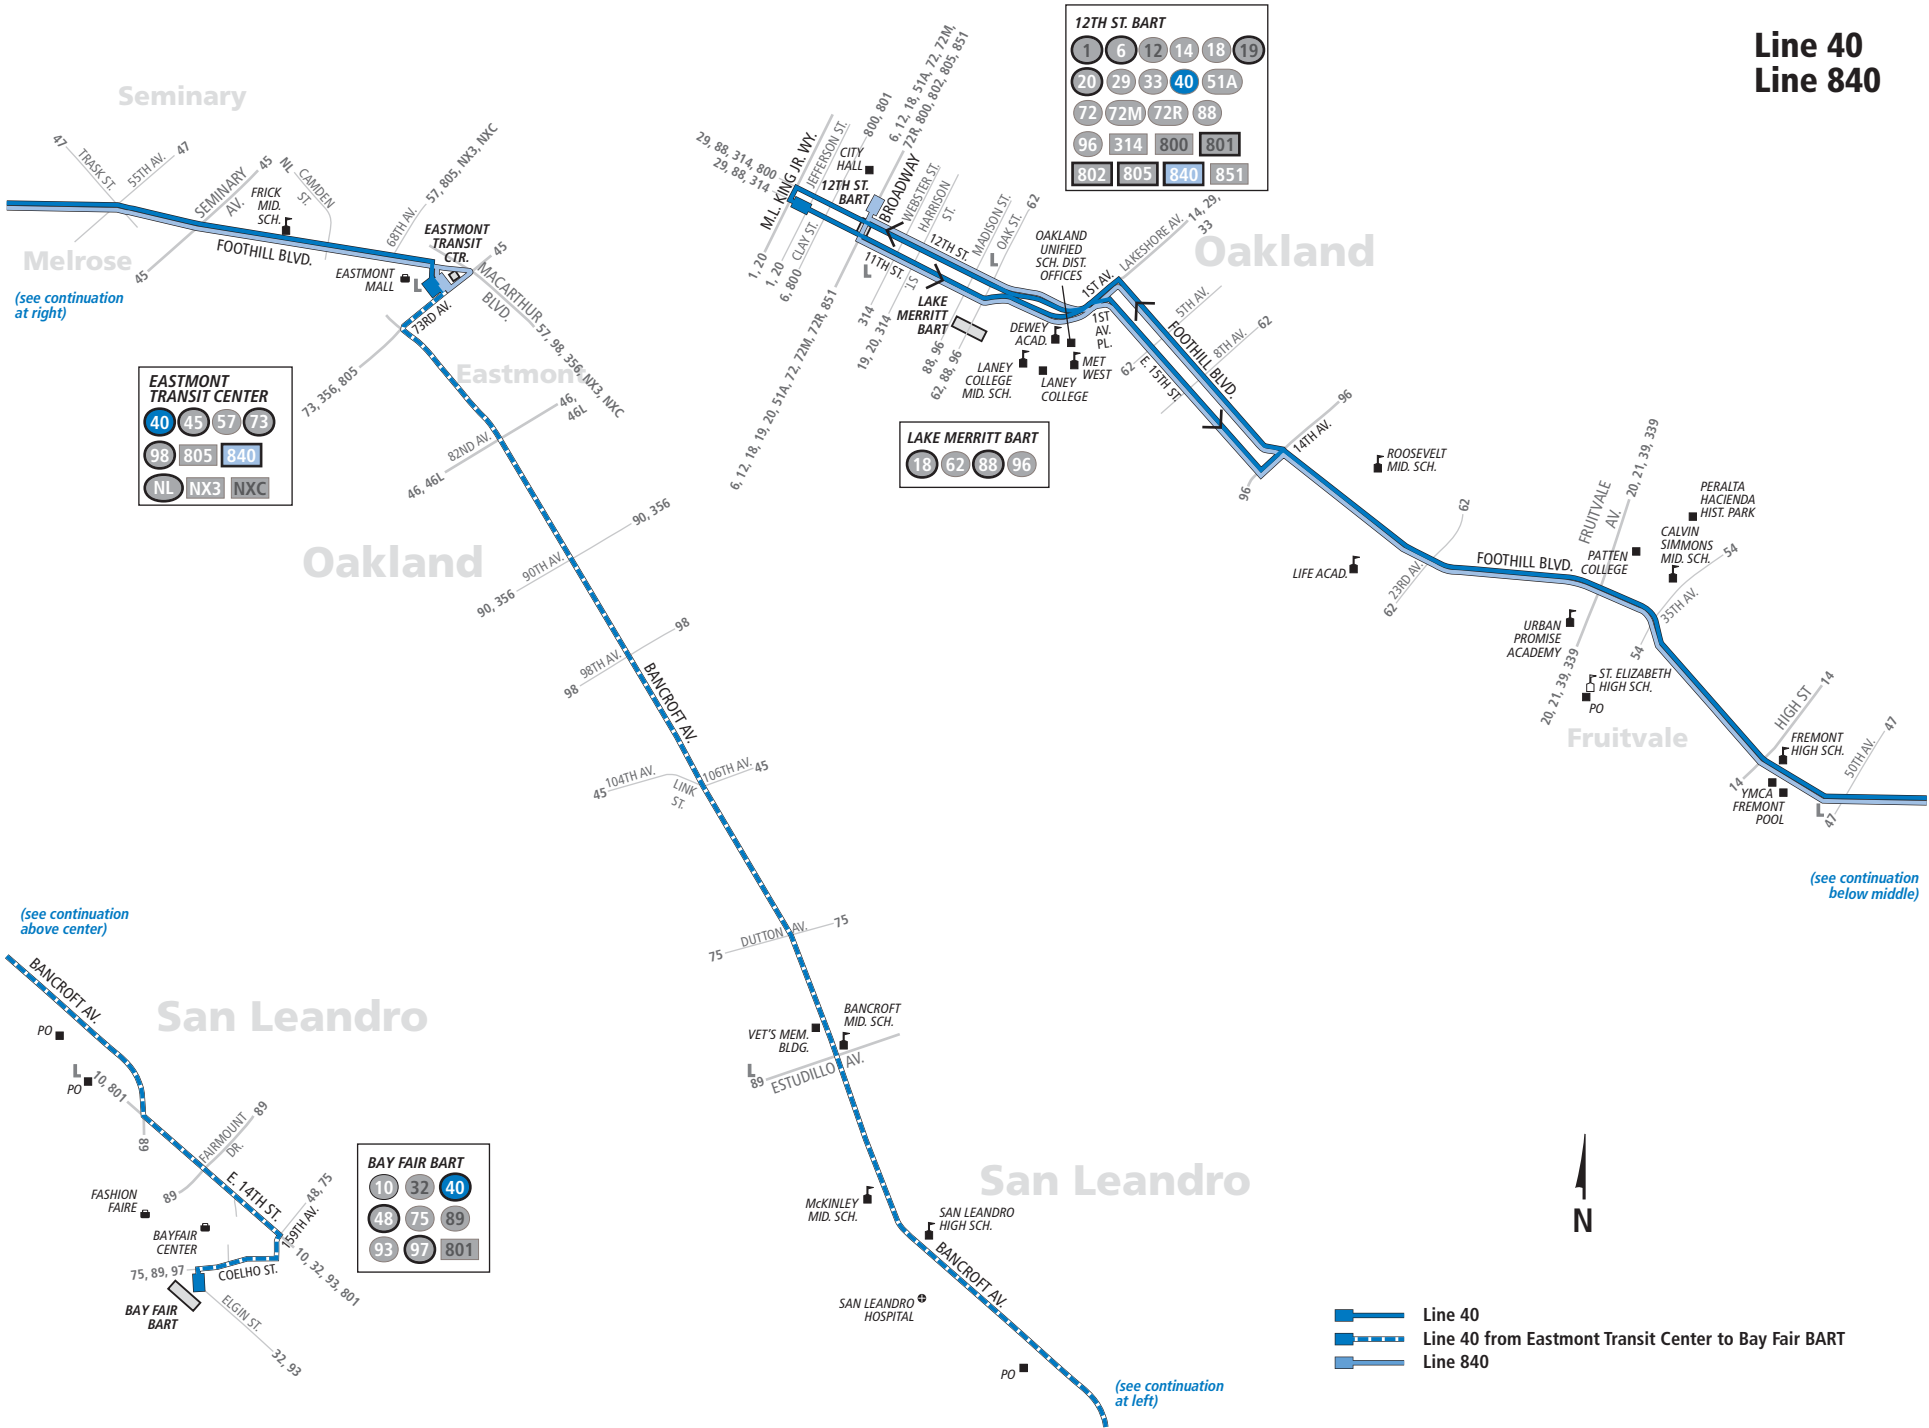

Line 40
Line 840

12TH ST. BART

1	6	12	14	18	19
20	29	33	40	51A	
72	72M	72R	88		
96	314	800	801		
802	805	840	851		

EASTMONT TRANSIT CENTER

40	45	57	73
98	805	840	
NL	NX3	NXC	

LAKE MERRITT BART

18	62	88	96

BAY FAIR BART

10	32	40
48	75	89
93	97	801

(see continuation at right)

(see continuation above center)

(see continuation below middle)

(see continuation at left)

Legend:

- Line 40
- Line 40 from Eastmont Transit Center to Bay Fair BART
- Line 840

North arrow pointing up.