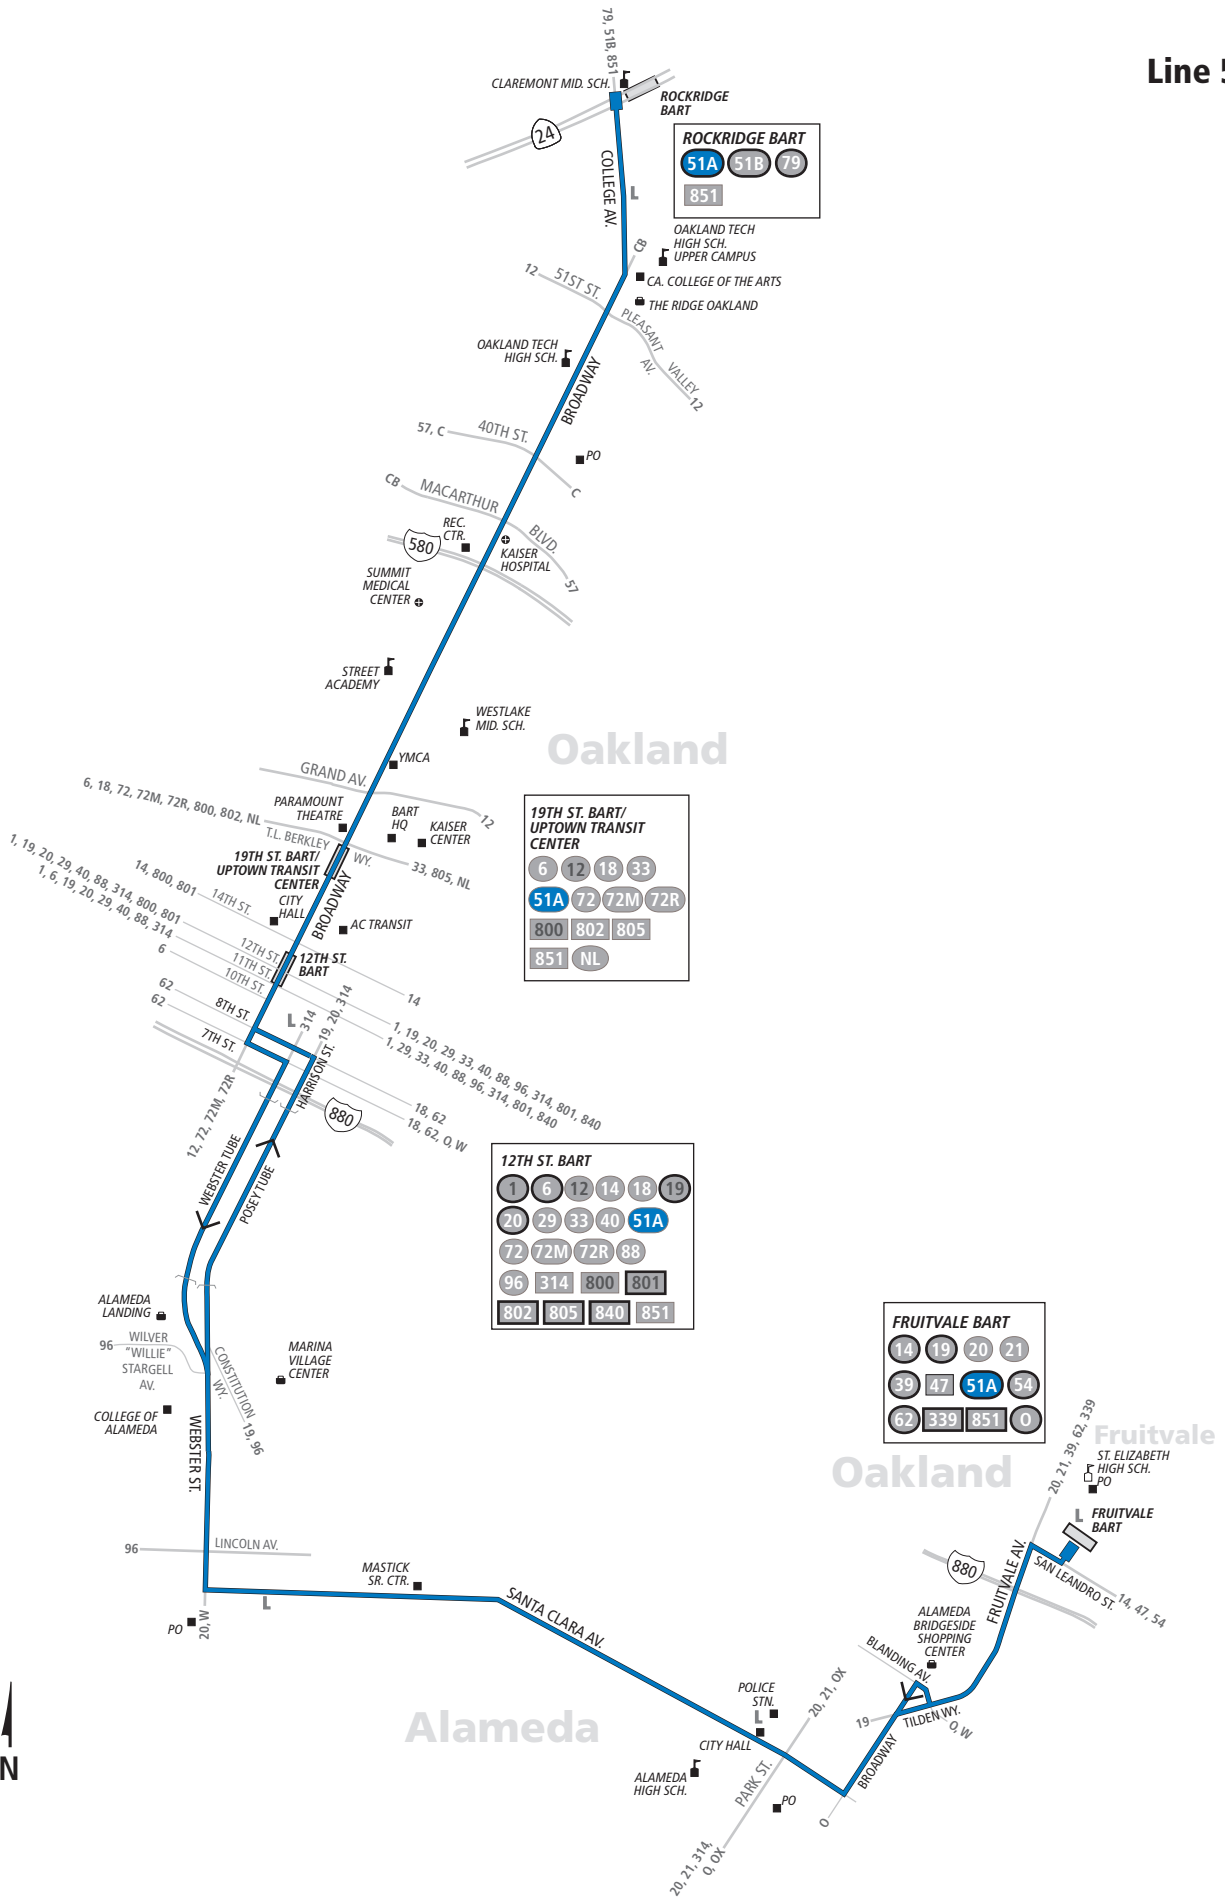

Line 51A

ROCKRIDGE BART

51A	51B	79
851		

**19TH ST. BART/
UPTOWN TRANSITS CENTER**

6	12	18	33
51A	72	72M	72R
800 802 805			
851 NL			

12TH ST. BART

1	6	12	14	18	19
20	29	33	40	51A	
72 72M 72R 88					
96 314 800 801					
802 805 840 851					

FRUITVALE BART

14	19	20	21
39	47	51A	54
62 339 851 0