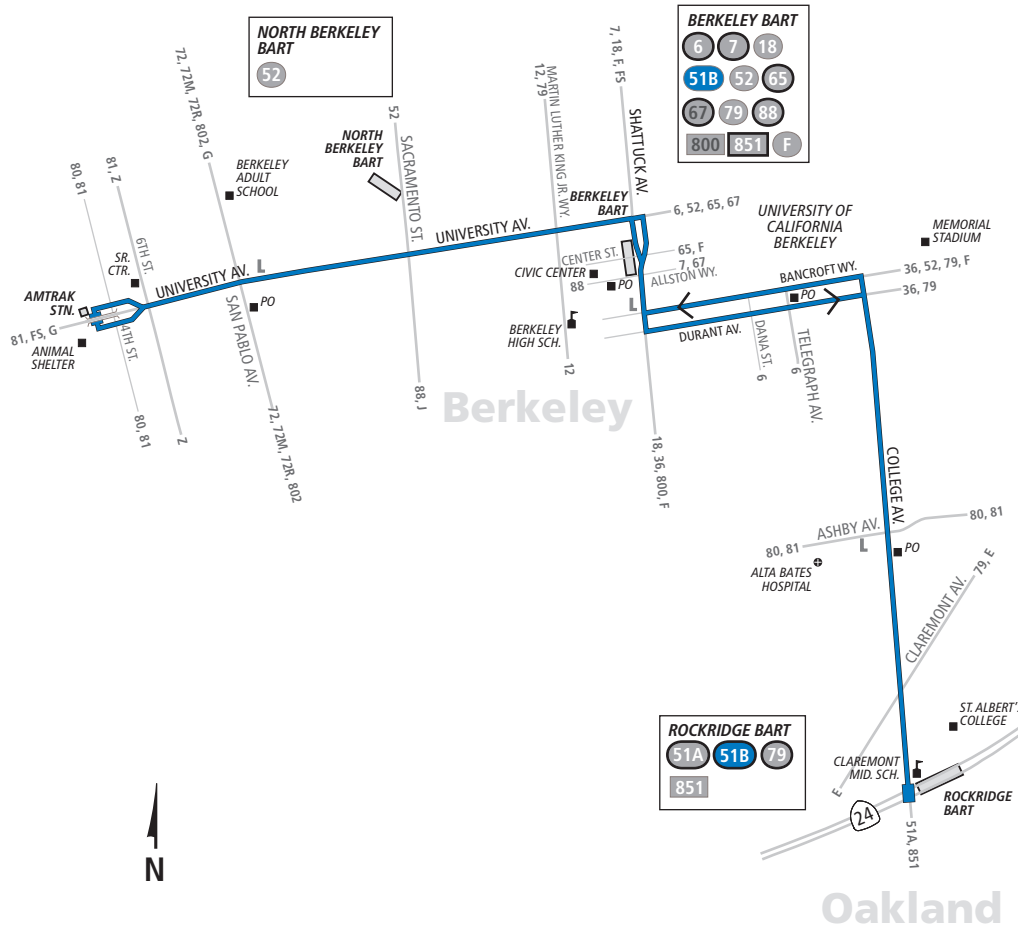

# Line 51B

## Rockridge

Rockridge BART  
College Ave.

## Berkeley

UC Berkeley  
Downtown Berkeley BART  
University Ave.  
Berkeley Amtrak

See separate timetables for All Nighter Service on Line 800 (University Ave.) and Line 851 (College Ave. and UC Berkeley).