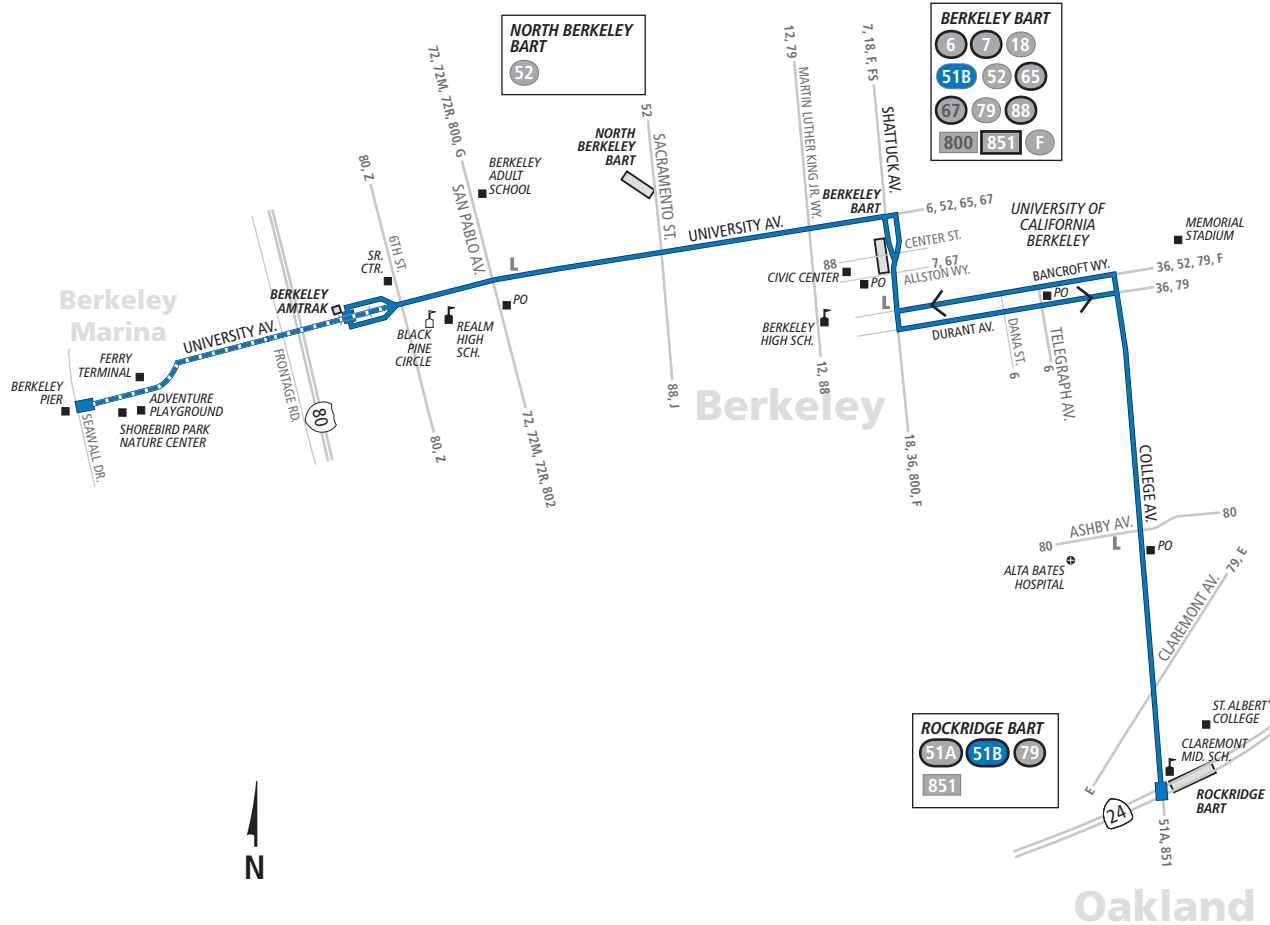

Line 51B

51B AC TRANSIT SCHEDULE

EFFECTIVE:
December 23, 2018

Rockridge

Rockridge BART
College Ave.

Berkeley

UC Berkeley
Downtown Berkeley BART
University Ave.
Berkeley Amtrak
Berkeley Marina

See separate timetables for All Nighter Service on Line 800 (University Ave.) and Line 851 (College Ave. and UC Berkeley).