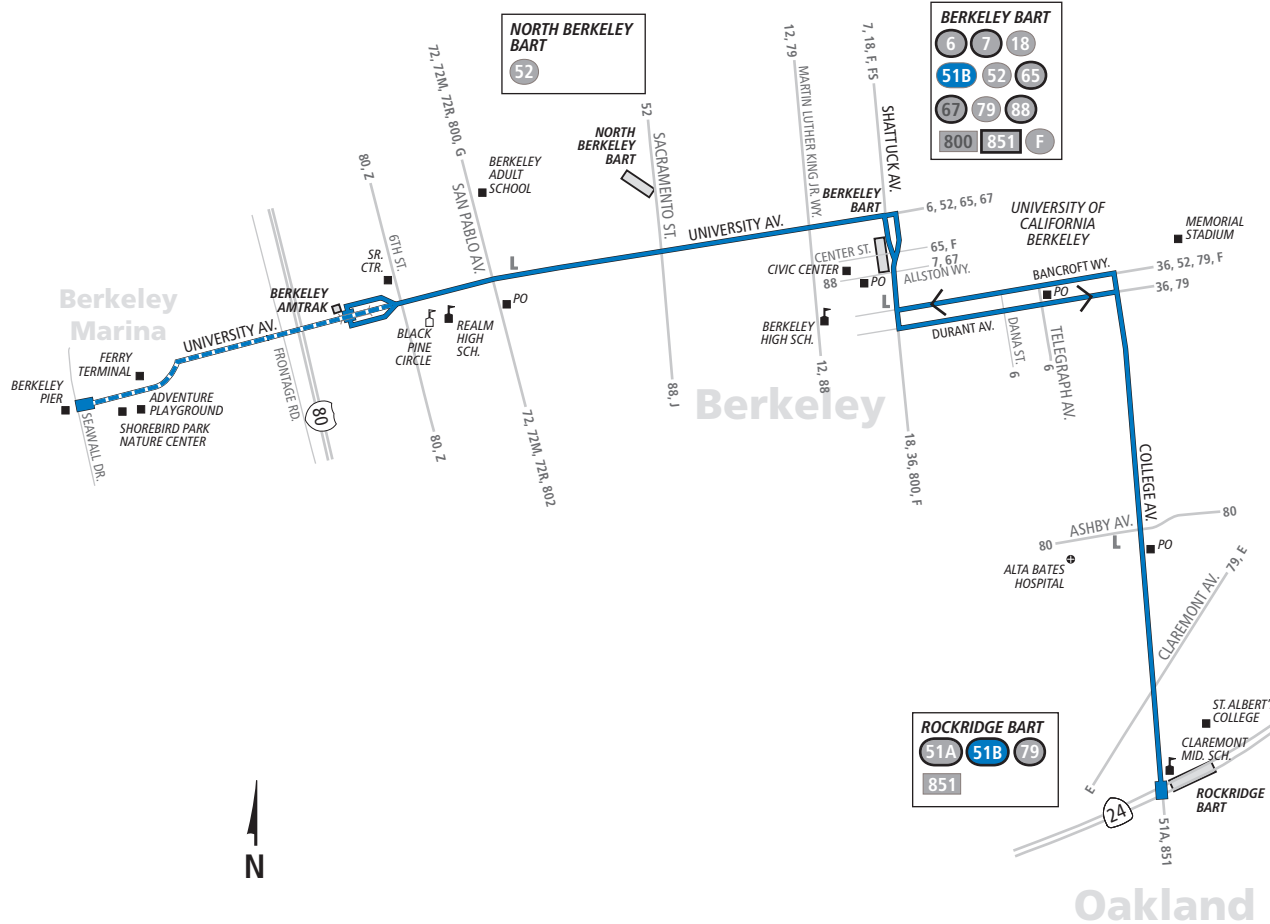

Line 51B

51B AC TRANSIT SCHEDULE

EFFECTIVE:
August 12, 2018

Rockridge

Rockridge BART
College Ave.

Berkeley

UC Berkeley
Downtown Berkeley BART
University Ave.
Berkeley Amtrak
Berkeley Marina

See separate timetables for All Nighter Service on Line 800 (University Ave.) and Line 851 (College Ave. and UC Berkeley).

Berkeley Marina	Berkeley Amtrak	University Ave. & San Pablo Ave.	Allston St. & Shattuck Ave.	Durant Ave. & Telegraph Ave.	Rockridge BART
—	4:57a	4:59a	5:04a	5:08a	5:18a
—	5:07a	5:09a	5:14a	5:18a	5:28a
—	5:17a	5:19a	5:24a	5:28a	5:38a
—	5:27a	5:29a	5:34a	5:38a	5:48a
—	5:37a	5:40a	5:47a	5:51a	6:01a
—	5:47a	5:50a	5:57a	6:01a	6:11a
—	5:57a	6:00a	6:07a	6:11a	6:21a
—	6:07a	6:10a	6:17a	6:21a	6:31a
—	6:17a	6:20a	6:27a	6:31a	6:41a
—	6:27a	6:30a	6:37a	6:41a	6:51a
—	6:37a	6:40a	6:47a	6:51a	7:01a
—	6:47a	6:50a	6:57a	7:01a	7:11a
—	6:57a	7:00a	7:07a	7:11a	7:21a
—	7:07a	7:10a	7:17a	7:21a	7:31a
7:10a	—	7:20a	7:27a	7:31a	7:41a
—	7:27a	7:30a	7:37a	7:41a	7:51a
—	7:37a	7:40a	7:47a	7:51a	8:03a
7:40a	—	7:50a	7:57a	8:01a	8:13a
—	7:57a	8:00a	8:07a	8:11a	8:23a
—	8:07a	8:11a	8:21a	8:26a	8:38a
8:11a	—	8:21a	8:31a	8:36a	8:48a
—	8:27a	8:31a	8:41a	8:46a	8:58a
—	8:37a	8:41a	8:51a	8:56a	9:08a
8:41a	—	8:51a	9:01a	9:06a	9:18a
—	8:57a	9:01a	9:11a	9:16a	9:28a
—	9:07a	9:11a	9:21a	9:26a	9:38a
9:11a	—	9:21a	9:31a	9:36a	9:48a
—	9:27a	9:31a	9:41a	9:46a	9:58a
—	9:37a	9:41a	9:51a	9:56a	10:08a
9:41a	—	9:51a	10:01a	10:06a	10:18a
—	9:57a	10:01a	10:11a	10:16a	10:28a
—	10:07a	10:11a	10:21a	10:27a	10:40a
10:11a	—	10:21a	10:31a	10:37a	10:50a
—	10:27a	10:31a	10:41a	10:47a	11:00a
—	10:37a	10:41a	10:51a	10:57a	11:10a
10:41a	—	10:51a	11:01a	11:07a	11:20a
—	10:57a	11:01a	11:11a	11:17a	11:30a
—	11:07a	11:11a	11:21a	11:27a	11:40a
11:11a	—	11:21a	11:31a	11:37a	11:50a
—	11:27a	11:31a	11:41a	11:47a	12:00p
—	11:37a	11:41a	11:51a	11:57a	12:10p