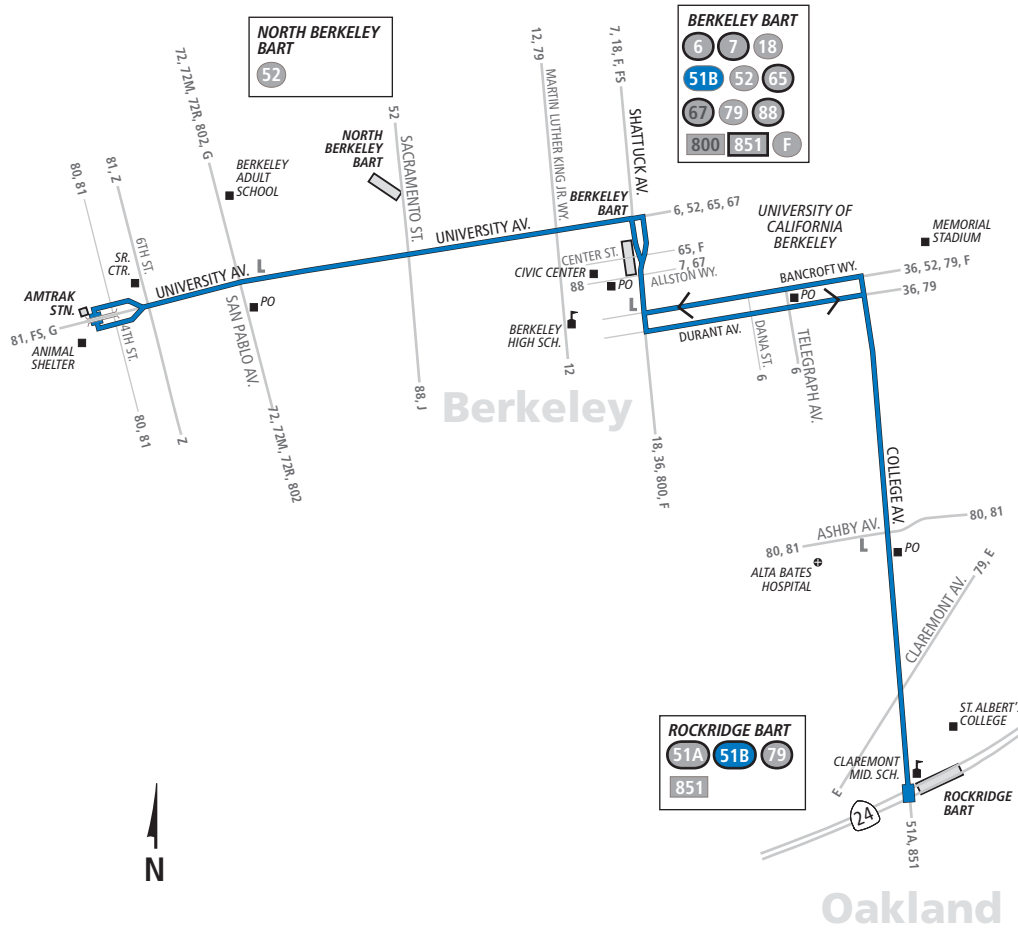

Line 51B

51B AC TRANSIT SCHEDULE

EFFECTIVE:
August 20, 2017

Rockridge

Rockridge BART
College Ave.

Berkeley

UC Berkeley
Downtown Berkeley BART
University Ave.
Berkeley Amtrak

See separate timetables for All Nighter Service on Line 800 (University Ave.) and Line 851 (College Ave. and UC Berkeley).