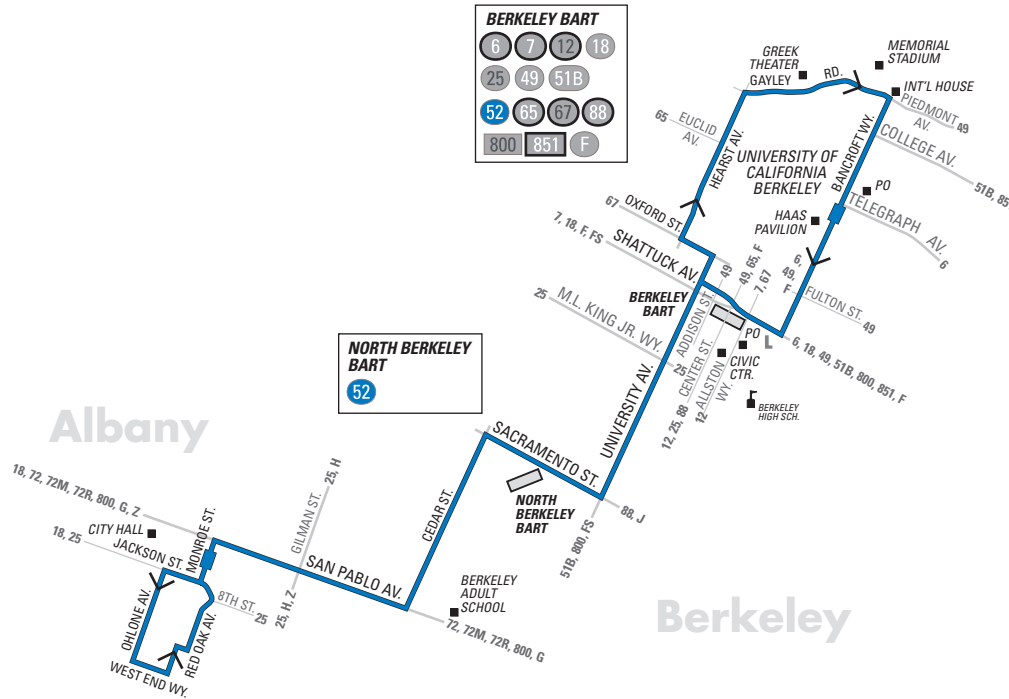

Line 52

52

AC TRANSIT SCHEDULE

EFFECTIVE:
December 18, 2016

Albany

University Village
San Pablo Ave.

Berkeley

Cedar St.
North Berkeley BART
University Ave.
UC Berkeley
Bancroft Way

Continued...

52 (continued)

Monday through Friday except holidays. To U.C. Campus

10th St. & Monroe St.	Jackson St. & Ohlone Ave.	10th St. & Monroe St.	Cedar St. & San Pablo Ave.	North Berkeley BART	University Ave. & Shattuck Ave.	Hearst Ave. & Le Roy Ave.	Bancroft Way & Telegraph Ave.
10:55p	—	—	10:59p	11:02p	11:09p	11:14p	11:19p
11:15p	—	—	11:19p	11:22p	11:29p	11:34p	11:39p