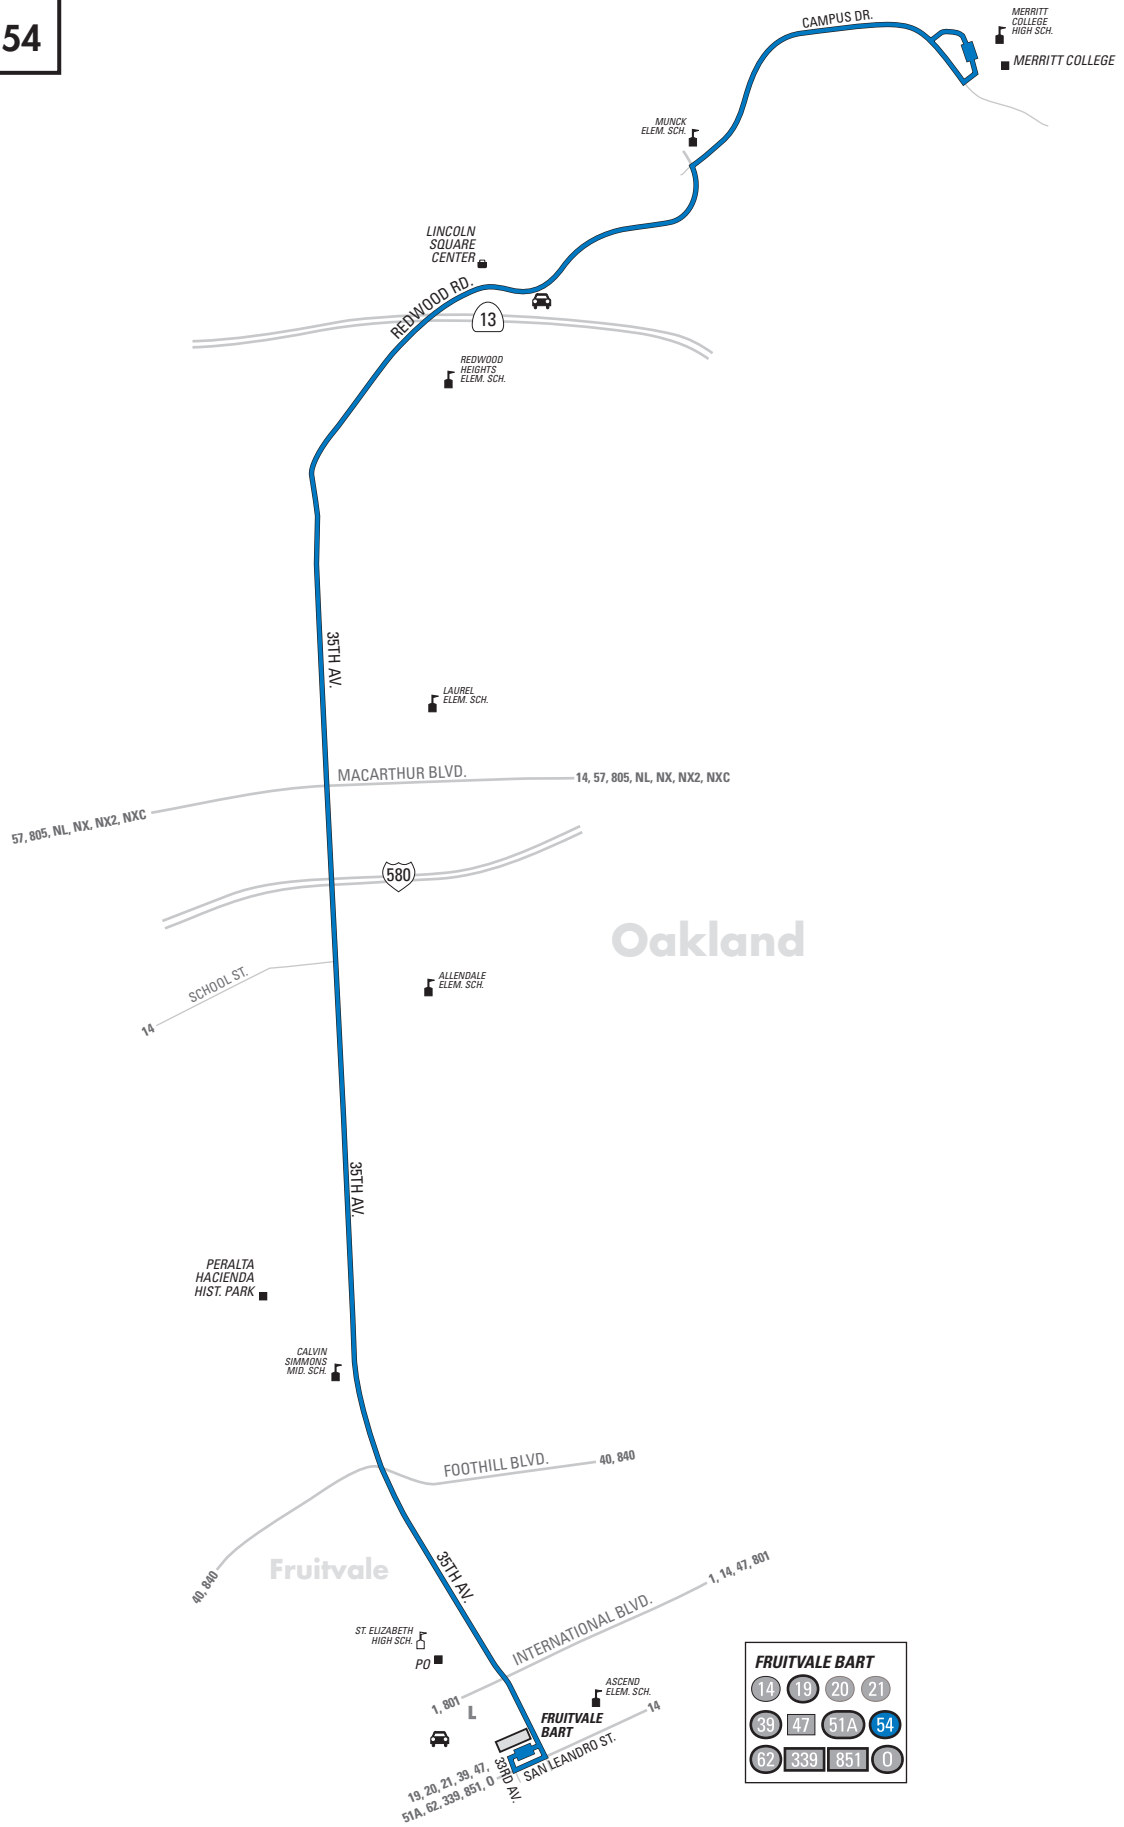

Line 54

FRUITVALE BART			
14	19	20	21
39	47	51A	54
62	339	851	0