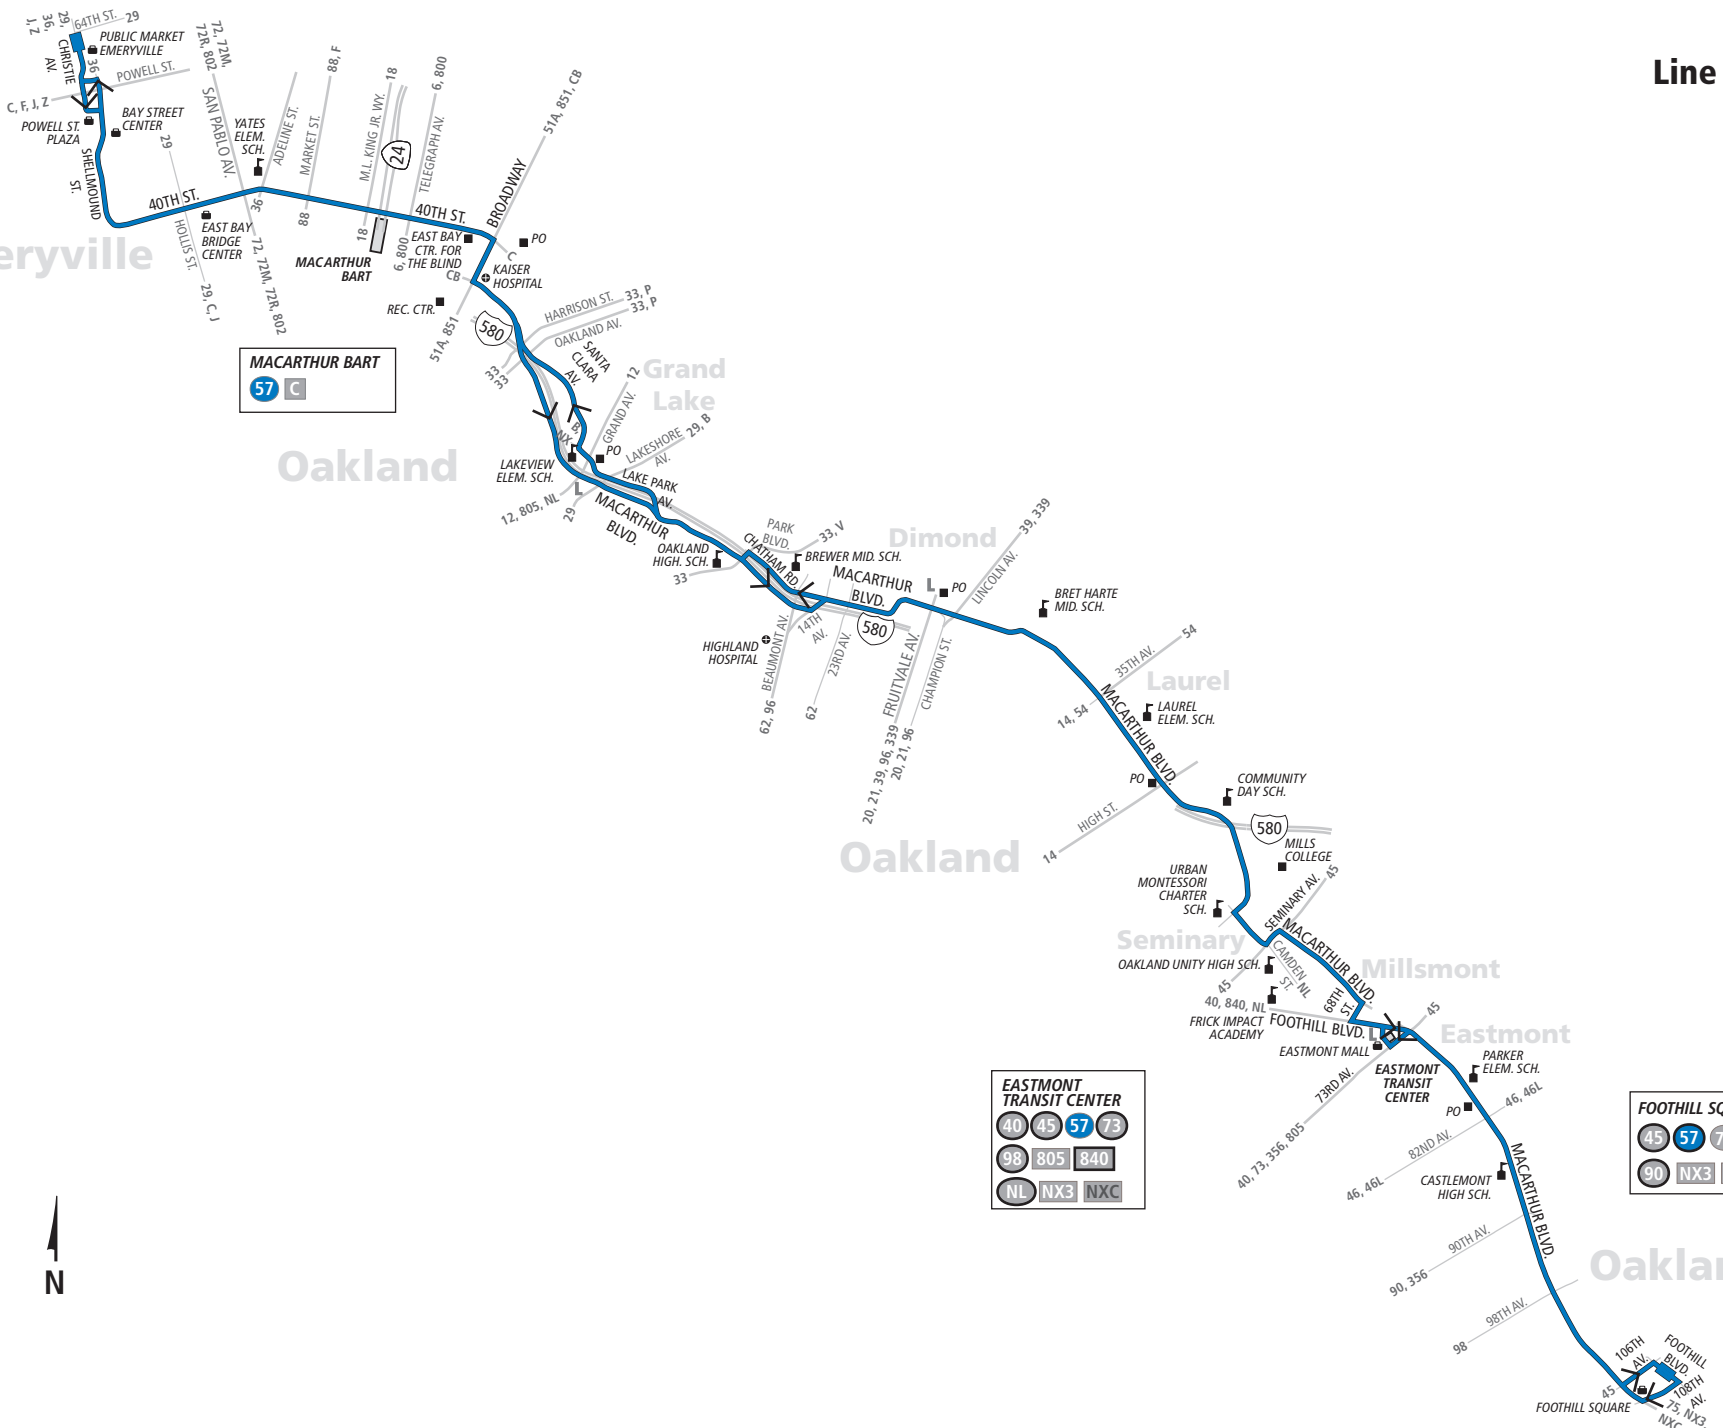

Emeryville

Oakland

Grand Lake

Dimond

Oakland

Laurel

Seminary

Millsmont

Eastmont

Oakland

**MACARTHUR BART**

57 C

**EASTMONT TRANSIT CENTER**

40 45 57 73

98 805 840

NL NX3 NXC