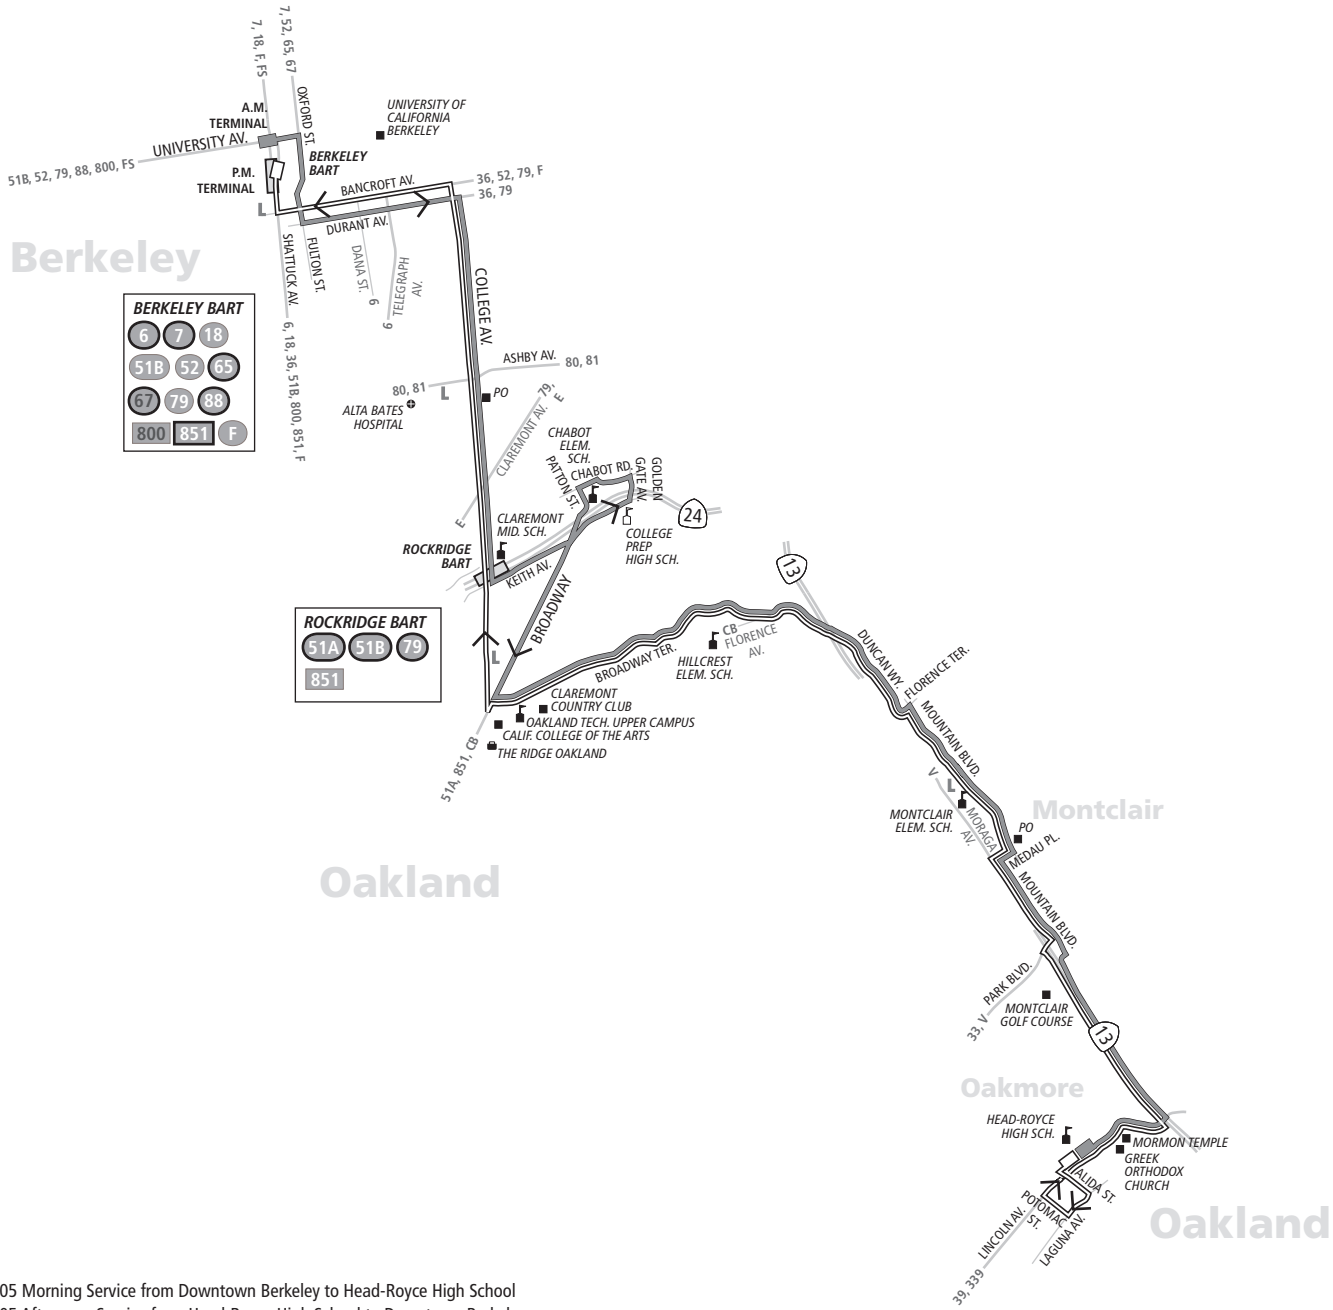

605 Monday through Friday except holidays To Head Royce School

Note	University Ave. & Shattuck Ave.	Durant Ave. & Telegraph Ave.	College Ave. & Ashby Ave.	Rockridge BART	College Preparatory School	Florence Ave. & Broadway Terr.	Moraga Ave. & Medau Pl.	Lincoln Ave. & Monterey Blvd.	Head Royce School
WD-1	7:25a	7:29a	7:35a	7:38a	7:42a	7:54a	8:04a	8:08a	8:11a

605 Monday through Friday except holidays To Downtown Berkeley

Note	Head Royce School	Lincoln Ave. & Monterey Blvd.	Montclair Park	Florence Ave. & Broadway Terr.	College Ave. & Broadway	Rockridge BART	College Ave. & Ashby Ave.	Bancroft Way & Telegraph Ave.	Center St. & Shattuck Ave.
WD-1	3:30p	3:35p	3:40p	3:46p	3:52p	3:55p	3:59p	4:04p	4:07p

605 AC TRANSIT SCHEDULE

SERVICE TO SCHOOLS

EFFECTIVE:

December 23, 2018 *

Berkeley

Downtown Berkeley BART
College Ave.
Rockridge BART

Oakland

Broadway Terrace
Montclair

BERKELEY BART			
6	7	18	
51B	52	65	
67	79	88	
800	851	F	

ROCKRIDGE BART			
51A	51B	79	
851			

-  Line 605 Morning Service from Downtown Berkeley to Head-Royce High School
-  Line 605 Afternoon Service from Head-Royce High School to Downtown Berkeley