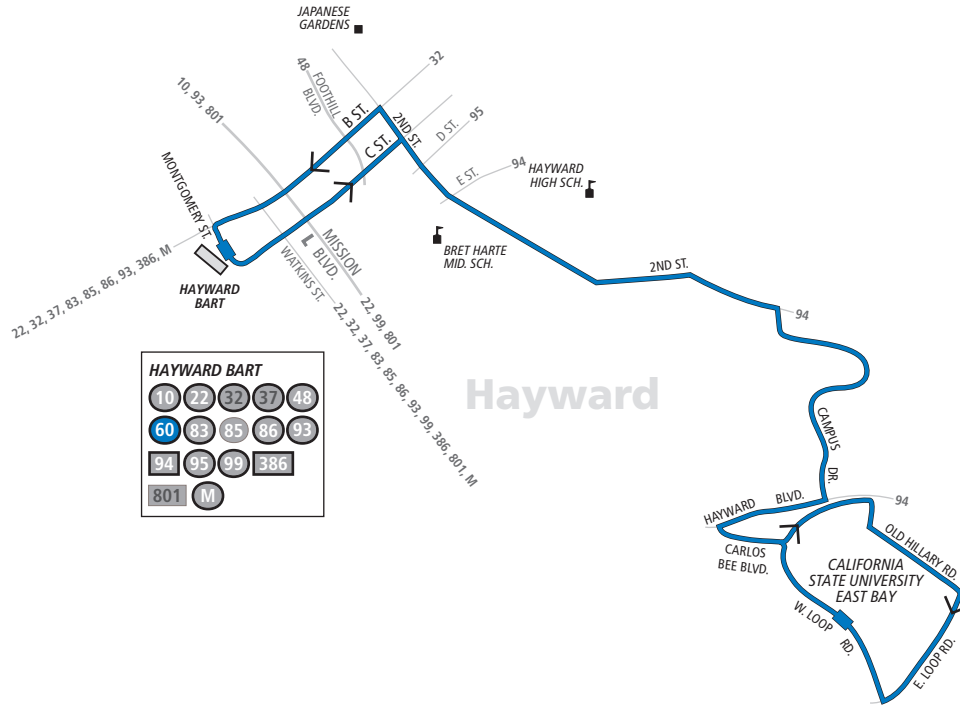

# Line 60

# 60

# AC TRANSIT SCHEDULE

EFFECTIVE:  
**March 26, 2017**

## Hayward

Hayward BART  
 Downtown Hayward  
 Second St.  
 Cal State East Bay

Every day