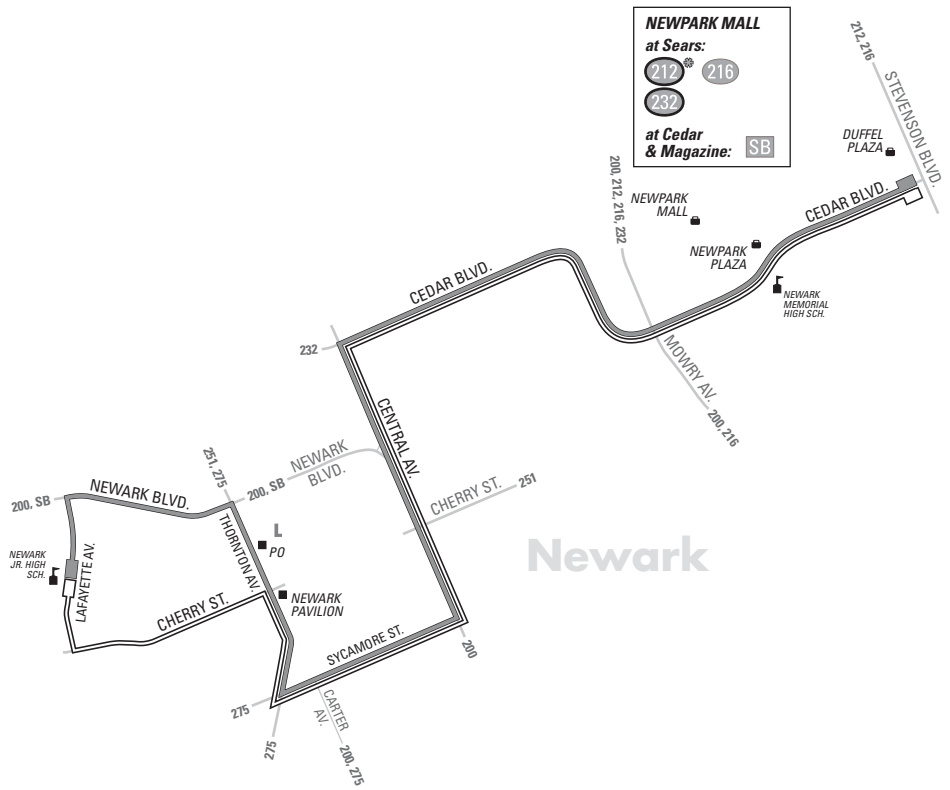

620 Monday through Friday except holidays To Newark Jr. High School

| Note | Cedar Blvd. & Stevenson Blvd. | Cedar Blvd. & Mowry Ave. | Cedar Blvd. & Central Ave. | Thornton Ave. & Sycamore St. | Newark Jr. High School |
|------|-------------------------------|--------------------------|----------------------------|------------------------------|------------------------|
| XM-1 | 7:43a | 7:48a | 7:54a | 8:00a | 8:05a |

620 Monday through Friday except holidays To Cedar Blvd. & Stevenson Blvd., Newark

| Note | Newark Jr. High School | Thornton Ave. & Sycamore St. | Cedar Blvd. & Central Ave. | Cedar Blvd. & Mowry Ave. | Cedar Blvd. & Stevenson Blvd. |
|--------|------------------------|------------------------------|----------------------------|--------------------------|-------------------------------|
| F-1 | 1:45p | 1:49p | 1:55p | 2:01p | 2:06p |
| TWTh-1 | 2:55p | 2:59p | 3:05p | 3:11p | 3:16p |

620 AC TRANSIT SCHEDULE

SERVICE TO SCHOOLS

EFFECTIVE:

December 23, 2018

▶ **Newark Jr. High School**

▶ **Newark**

Sycamore St.
Central Ave.
Cedar Blvd.

Monday through Friday except holidays

Lines that are part of AC Transit's service to schools are open to everyone. Regular local fares apply.

Line 620

Line 620 Morning Service to Newark Jr. High School
 Line 620 Afternoon Service from Newark Jr. High School