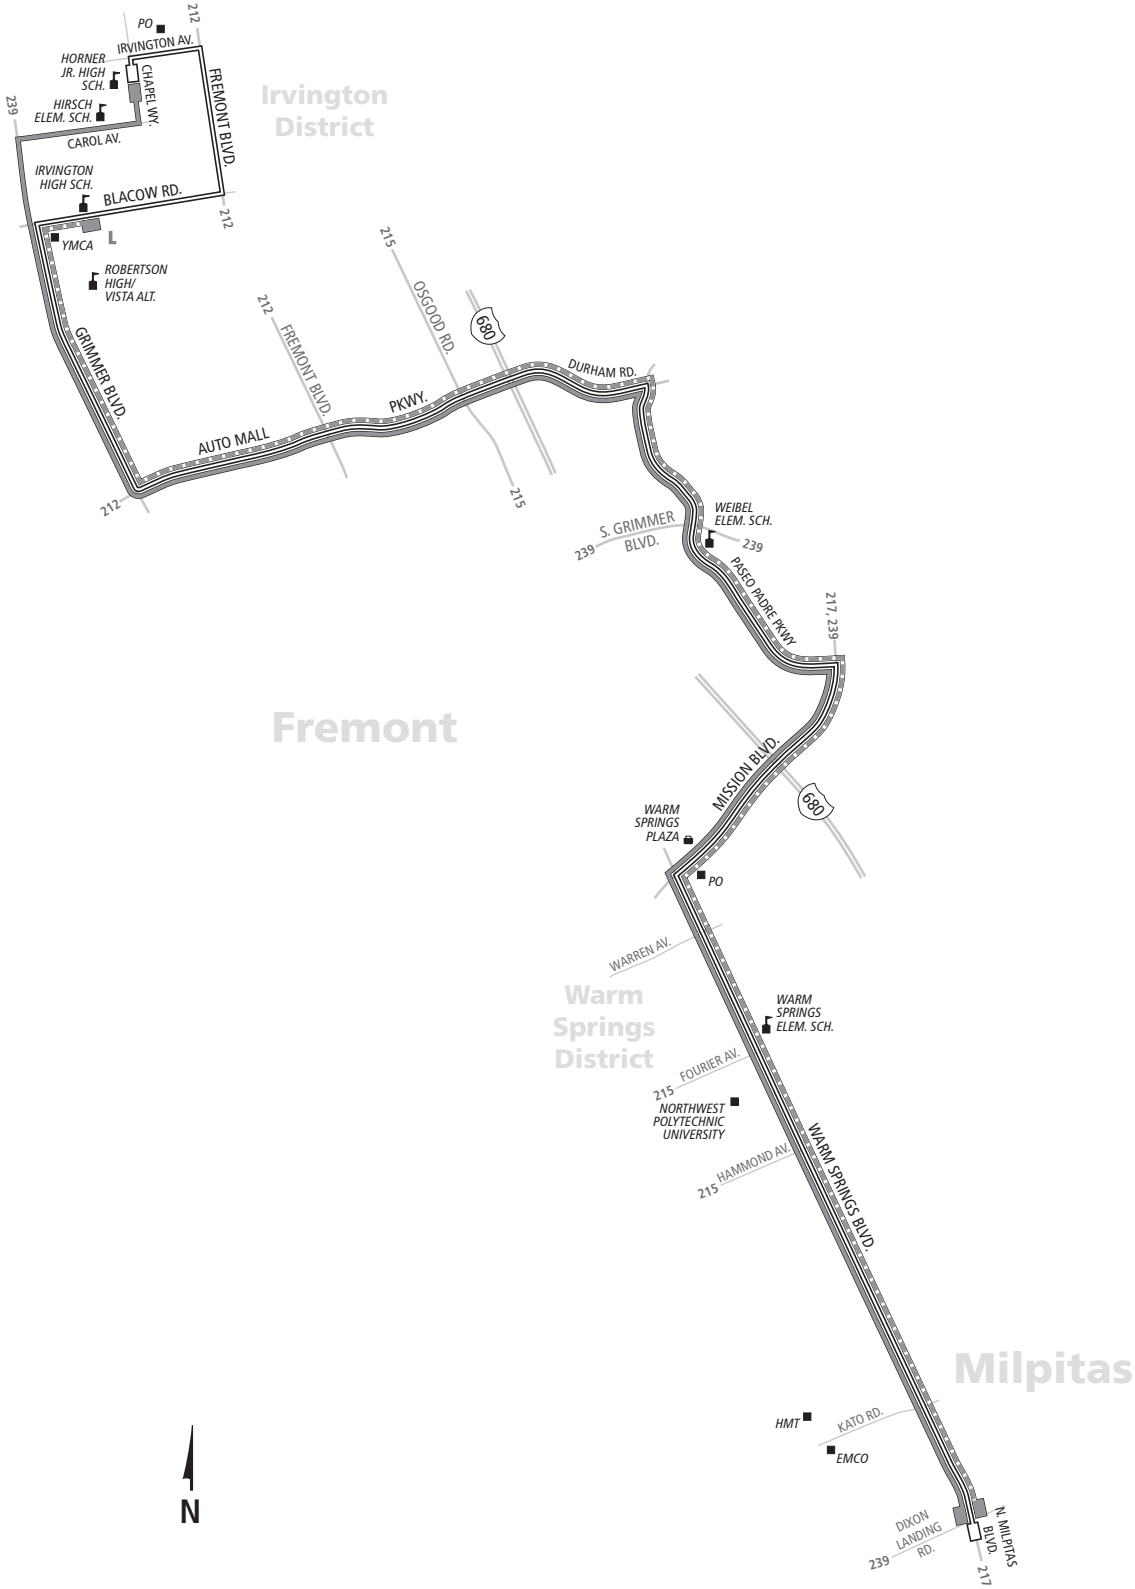

# 623 Monday through Friday except holidays To Horner Jr. High School

Note	Milpitas Blvd. & Dixon Landing Rd.	Warm Springs Blvd. & Starlite Way	Warm Springs Blvd. & E. Warren Ave.	Paseo Padre Pkwy. & Mission Blvd.	Paseo Padre Pkwy. & South Grimmer Blvd.	Auto Mall Pkwy. & Fremont Blvd.	Irvington Sr. High School	Horner Jr. High School
WD-5	7:02a	7:08a	7:12a	7:20a	7:25a	7:33a	7:41a	7:48a
WD-5	7:04a	7:10a	7:14a	7:22a	7:27a	7:35a	7:43a	7:50a
WD-5	7:06a	7:12a	7:16a	7:24a	7:29a	7:37a	7:45a	7:52a

XW-5 — Operates every Monday except Dec. 24, Dec. 31, Jan. 21, Feb. 18, Apr. 22, and May. 27; Tuesday except Dec. 25, Jan. 1, and Apr. 23; Thursday except Dec. 27, Jan. 3, Apr. 25, and Jun. 13; and Friday except Dec. 28, Jan. 4, Apr. 19, Apr. 26, and Jun. 14.

# 623 AC TRANSIT SCHEDULE

SERVICE TO SCHOOLS

EFFECTIVE:

December 23, 2018 \*

► **Horner Junior High School**

► **Irvington High School**

Grimmer Blvd.  
Auto Mall Parkway  
Paseo Padre Parkway  
Mission Blvd.  
Warm Springs Blvd.

-  Line 623 Morning Service to Horner Junior High School
-  Line 623 Afternoon Service from Irvington High School
-  Line 623 Afternoon Service from Horner Junior High School