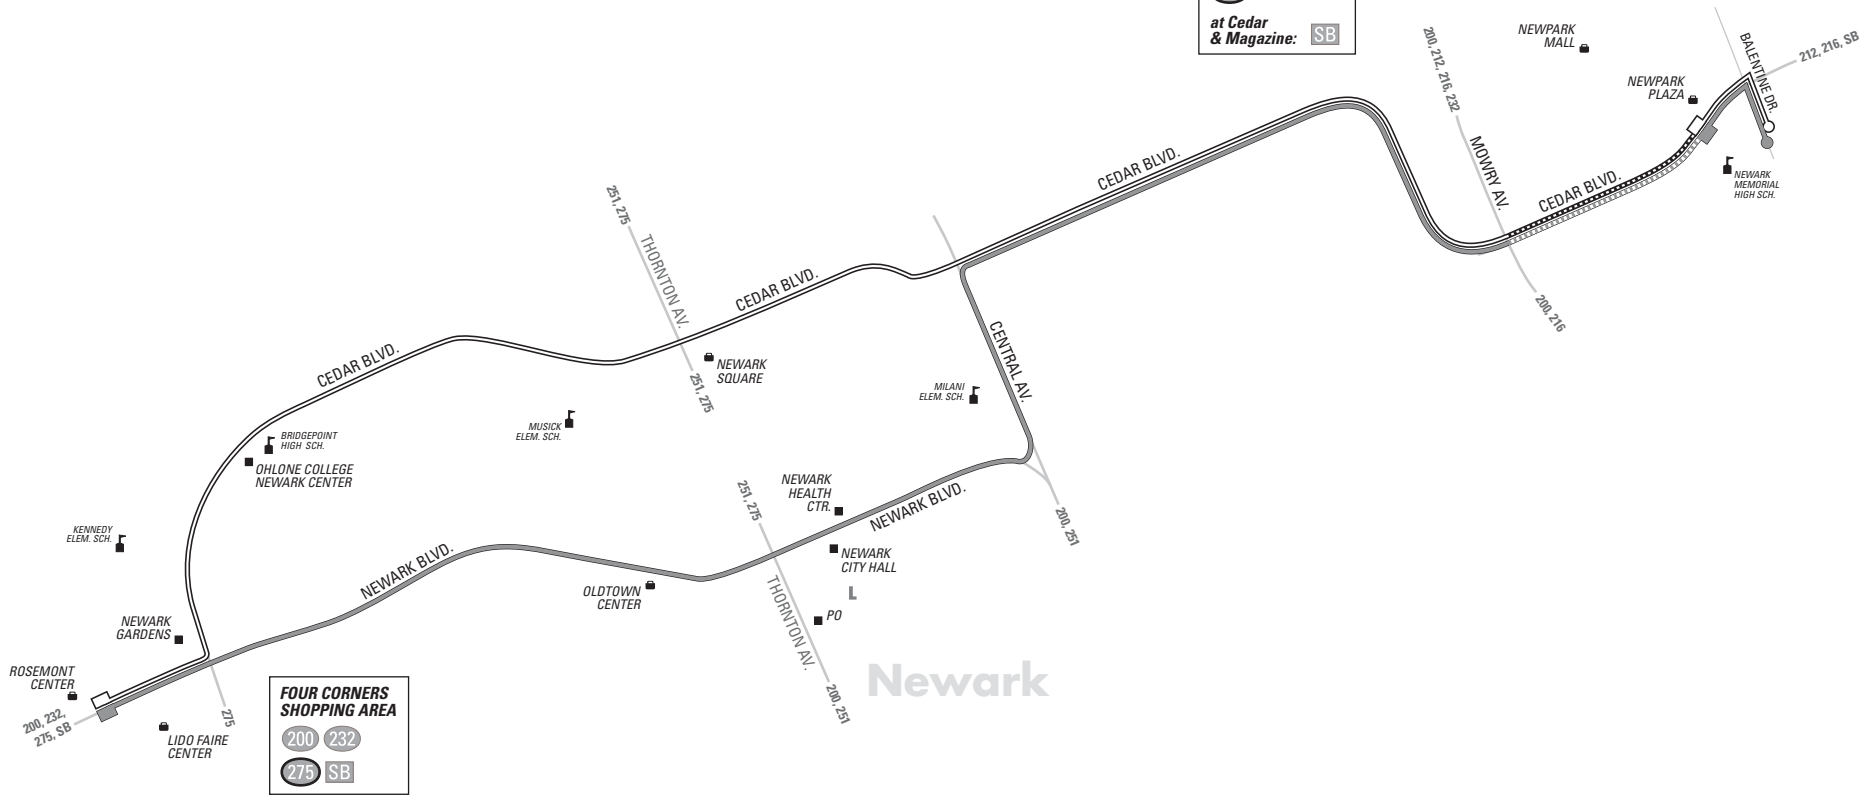

# 626 AC TRANSIT 628 SCHEDULE

SERVICE TO SCHOOLS

EFFECTIVE:

December 17, 2017

► **Newark Memorial High**

► **Lido Faire**

626 ► **Newark Blvd.**

628 ► **Cedar Blvd.**

**Monday through Friday except holidays**

Lines that are part of AC Transit's service to schools are open to everyone. Regular local fares apply.

Line 626

Line 628

**NEWPARK MALL**  
 at Sears:  
 212 216  
 232  
 at Cedar & Magazine: SB

**FOUR CORNERS SHOPPING AREA**  
 200 232  
 275 SB

Newark

-  Line 626
-  Line 626 Service with No Stops
-  Line 628
-  Line 628 Service with No Stops