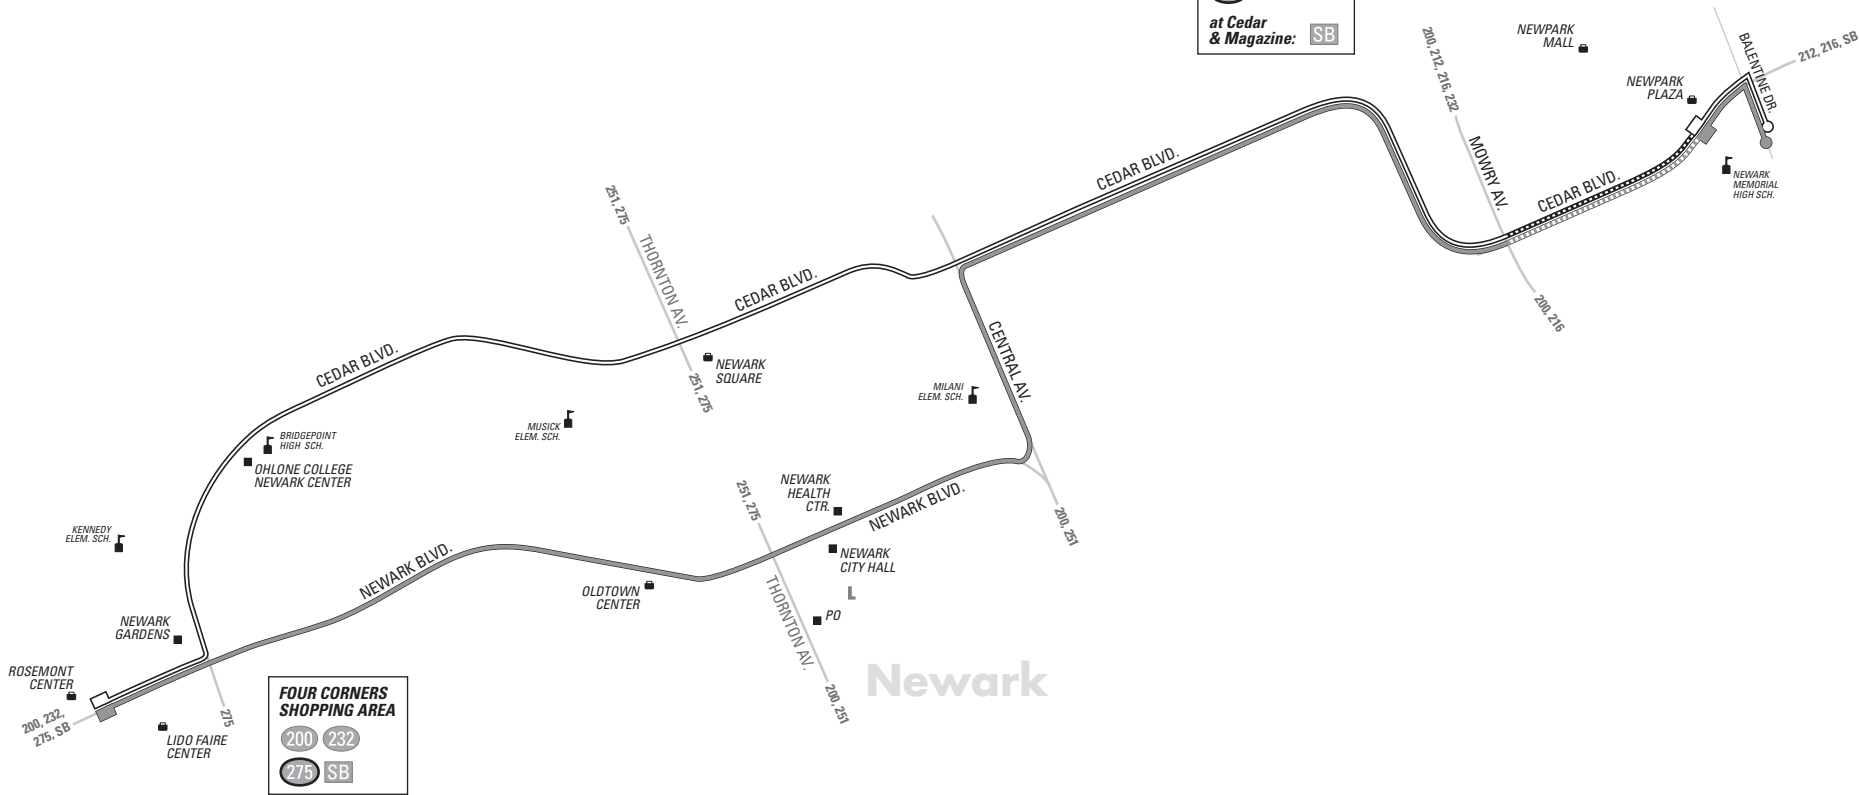

Monday through Friday except holidays

Lines that are part of AC Transit's service to schools are open to everyone. Regular local fares apply.

Line 626

Line 628

NEWPARK MALL
 at Sears:
 212 216
 232
 at Cedar & Magazine: SB

FOUR CORNERS SHOPPING AREA
 200 232
 275 SB

Newark

-  Line 626
-  Line 626 Service with No Stops
-  Line 628
-  Line 628 Service with No Stops