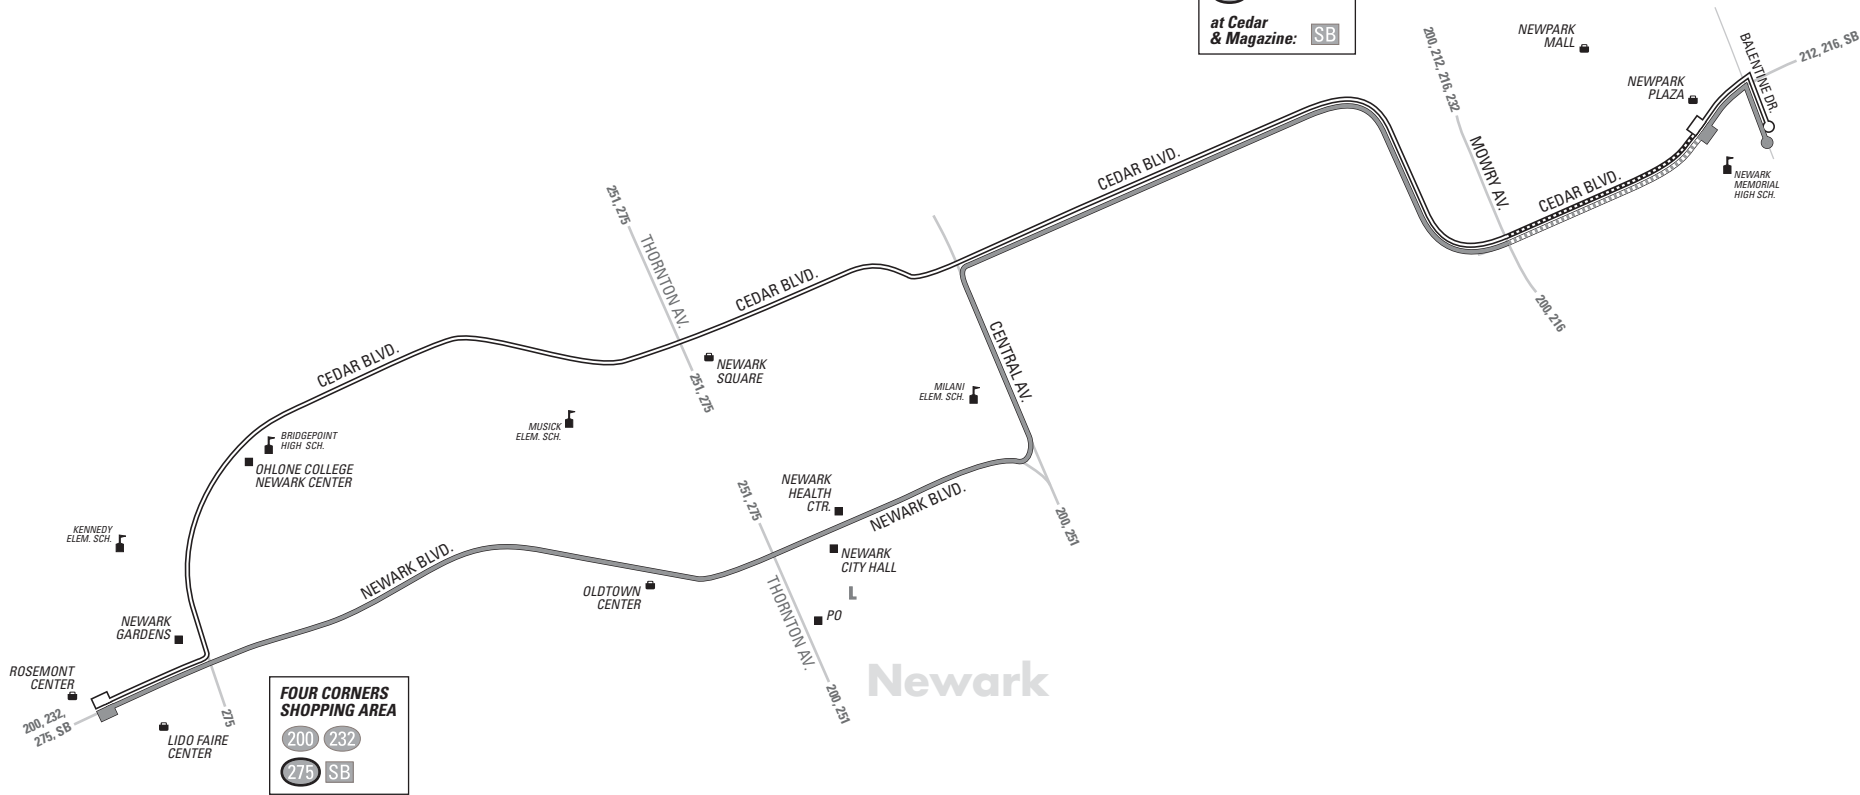

626 AC TRANSIT 628 SCHEDULE

SERVICE TO SCHOOLS

EFFECTIVE:

December 23, 2018 *

► **Newark Memorial High**

► **Lido Faire**

626 ► **Newark Blvd.**

628 ► **Cedar Blvd.**

Line 626

Line 628

NEWPARK MALL
 at Sears:
 212 216
 232
 at Cedar & Magazine: SB

FOUR CORNERS SHOPPING AREA
 200 232
 275 SB

- Line 626
- Line 626 Service with No Stops
- Line 628
- Line 628 Service with No Stops