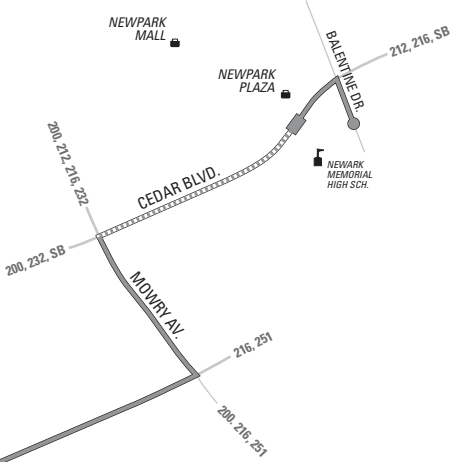

629 Monday through Friday except holidays To Newark Memorial High School

Note	Lido Faire Shopping Center	Haley St. & Mirabeau Dr.	Thornton Ave. & Sycamore St.	Central Ave. & Cherry St.	Cedar Blvd. & Mowry Ave.	Newark Memorial High School
WD-6	6:52a	6:57a	7:02a	7:06a	7:12a	7:15a

Monday through Friday except holidays

Lines that are part of AC Transit's service to schools are open to everyone. Regular local fares apply.

Line 629

Newark

FOUR CORNERS SHOPPING AREA

200 232
275 SB

NEWPARK MALL

at Sears:
212 216
232

at Cedar & Magazine: SB

CHERRY ST.

- Line 629
- Line 629 Service with No Stops