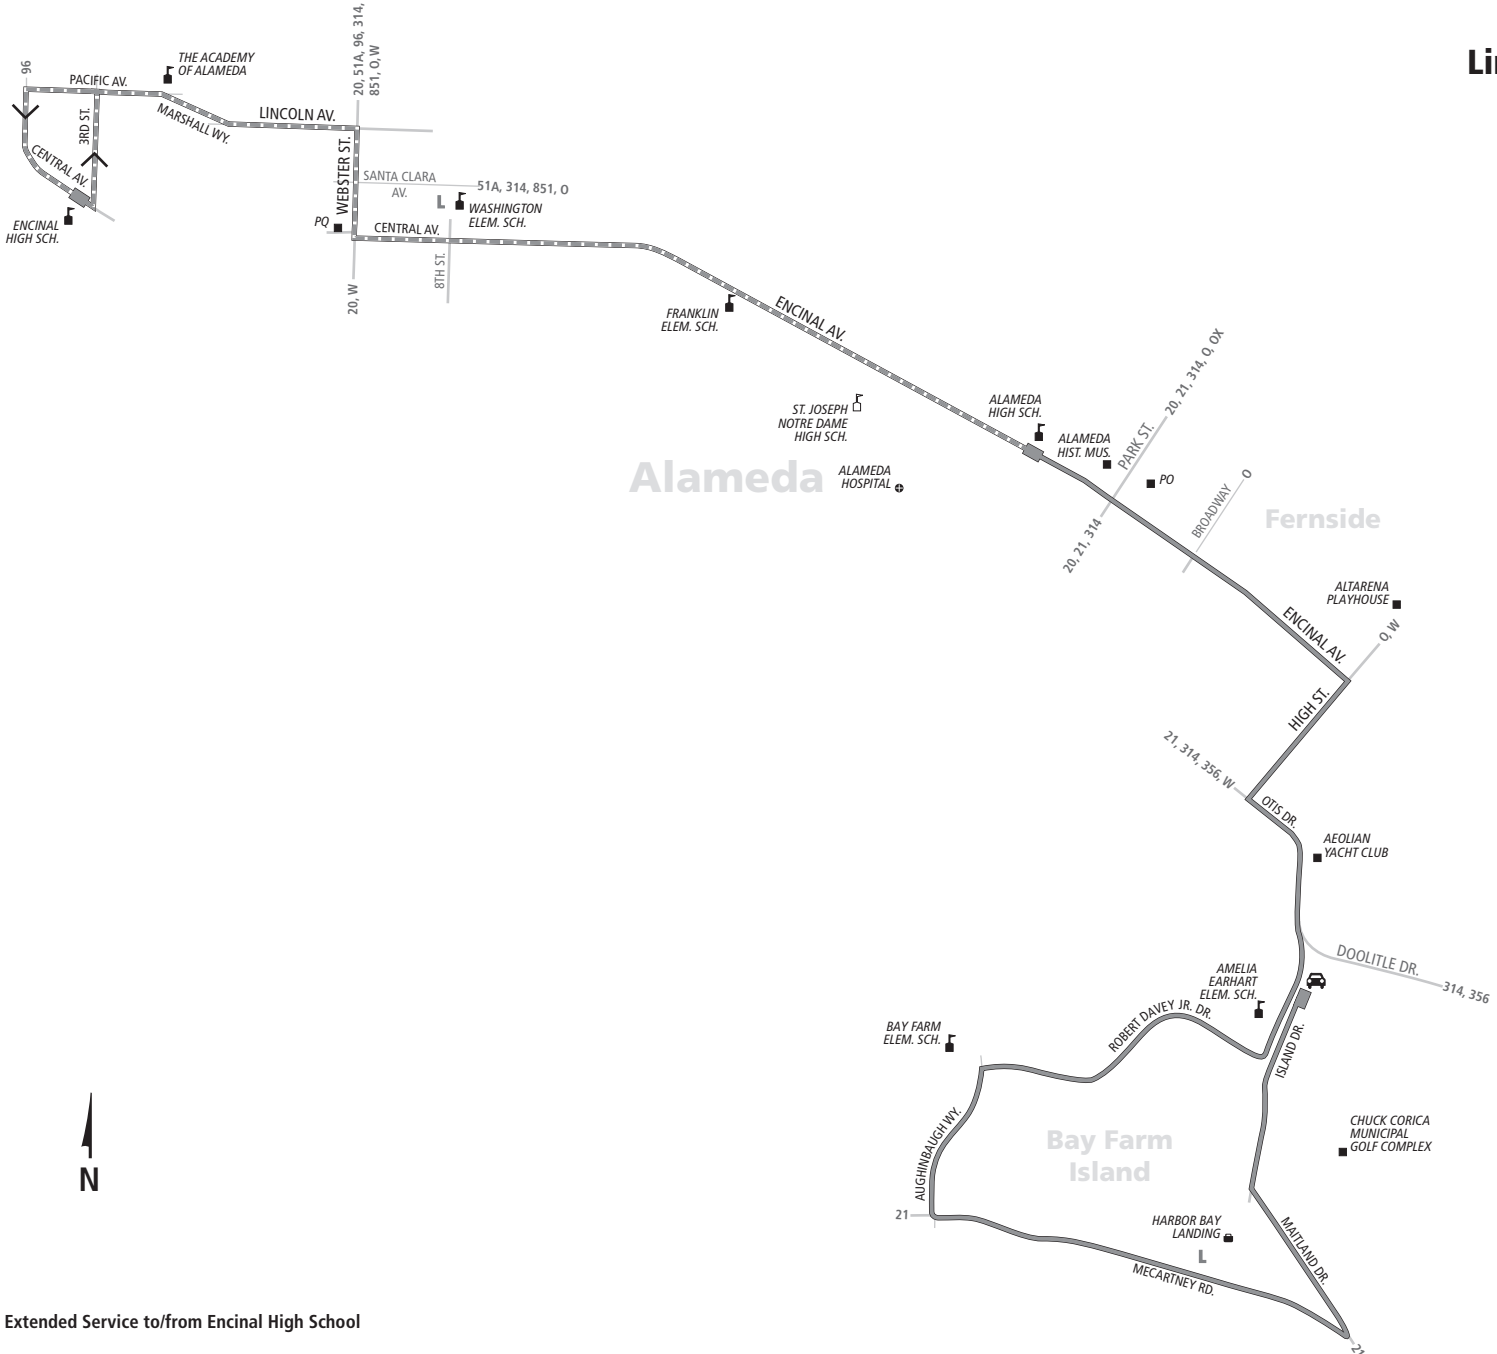

631 Monday through Friday except holidays To Encinal High School

Note	Robert Davey Jr. Dr. & Packet Landing Dr.	Mecartney Rd. & Verdemar Dr.	High St. & Otis Dr.	Alameda High School	Central Ave. & Webster St.	Encinal High School
WD-4	7:08a	7:14a	7:25a	7:32a	7:40a	7:48a
WD-4	7:20a	7:27a	7:40a	7:48a	7:56a	8:03a

WD-4 — Operates every Monday except Dec. 24, Dec. 31, Jan. 21, and Feb. 18; Tuesday except Dec. 25, Jan. 1, and Feb. 19; Wednesday except Dec. 26, Jan. 2, and Feb. 20; Thursday except Dec. 27, Jan. 3, and Feb. 21; and Friday except Dec. 28, Jan. 4, Jan. 11, and Feb. 22.

631 AC TRANSIT SCHEDULE

SERVICE TO SCHOOLS

EFFECTIVE:

December 23, 2018

▶ **Encinal High School**

▶ **The Academy of Alameda**

Encinal Ave.

▶ **Alameda High School**

▶ **Lincoln Middle School**

▶ **Bay Farm Island**

Monday through Friday except holidays

Lines that are part of AC Transit's service to schools are open to everyone. Regular local fares apply.

Line 631

Alameda