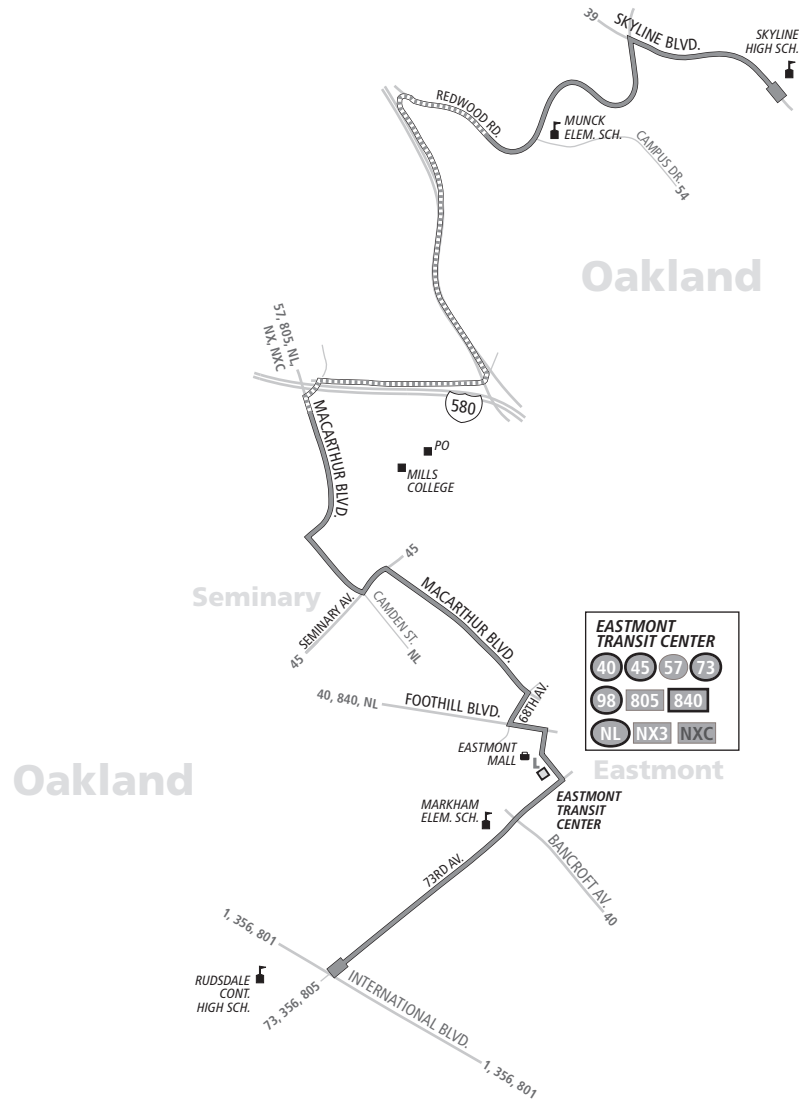

# 638 AC TRANSIT SCHEDULE

SERVICE TO SCHOOLS

EFFECTIVE:

December 23, 2018

## Skyline High School

MacArthur Blvd.  
Eastmont  
73rd Ave.

Monday through Friday except holidays

Lines that are part of AC Transit's service to schools are open to everyone. Regular local fares apply.

# Line 638

-  Line 638
-  Line 638 Service with No Stops