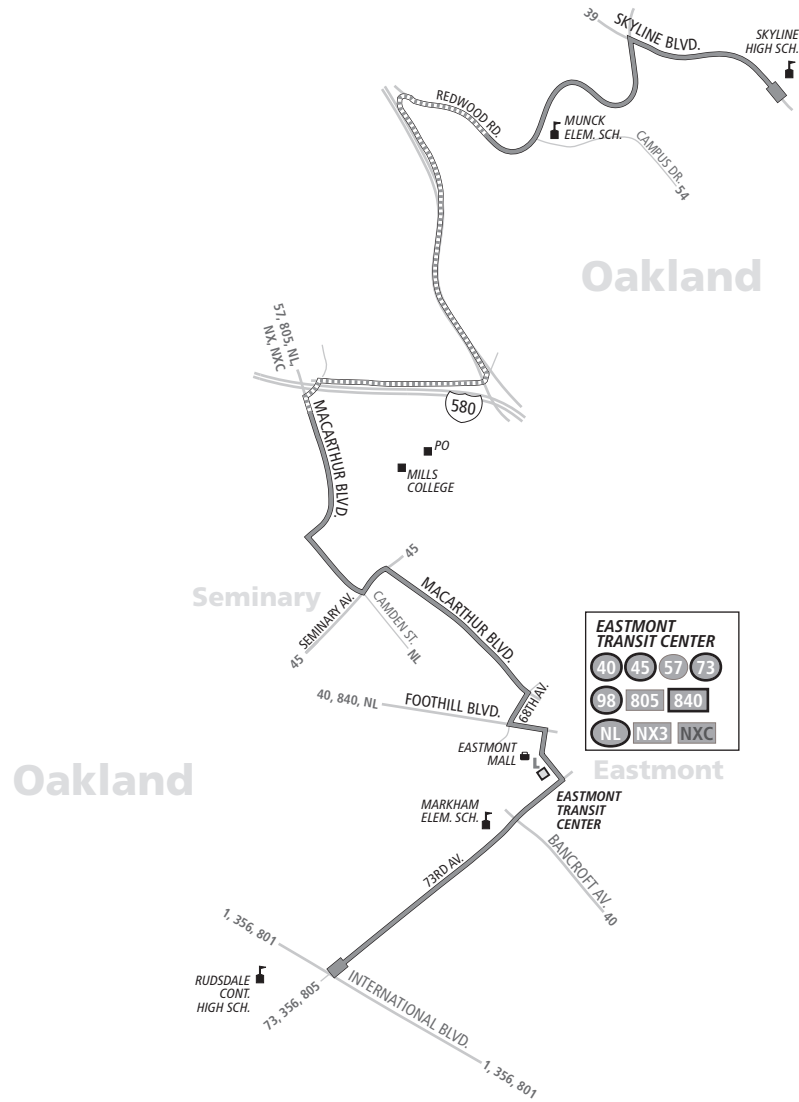

## Skyline High School

MacArthur Blvd.  
Eastmont  
73rd Ave.

Monday through Friday except holidays

Lines that are part of AC Transit's service to schools are open to everyone. Regular local fares apply.

# Line 638

**EASTMONT TRANSIT CENTER**

40	45	57	73
98	805	840	
NL	NX3	NXC	

- Line 638
- ⋯ Line 638 Service with No Stops