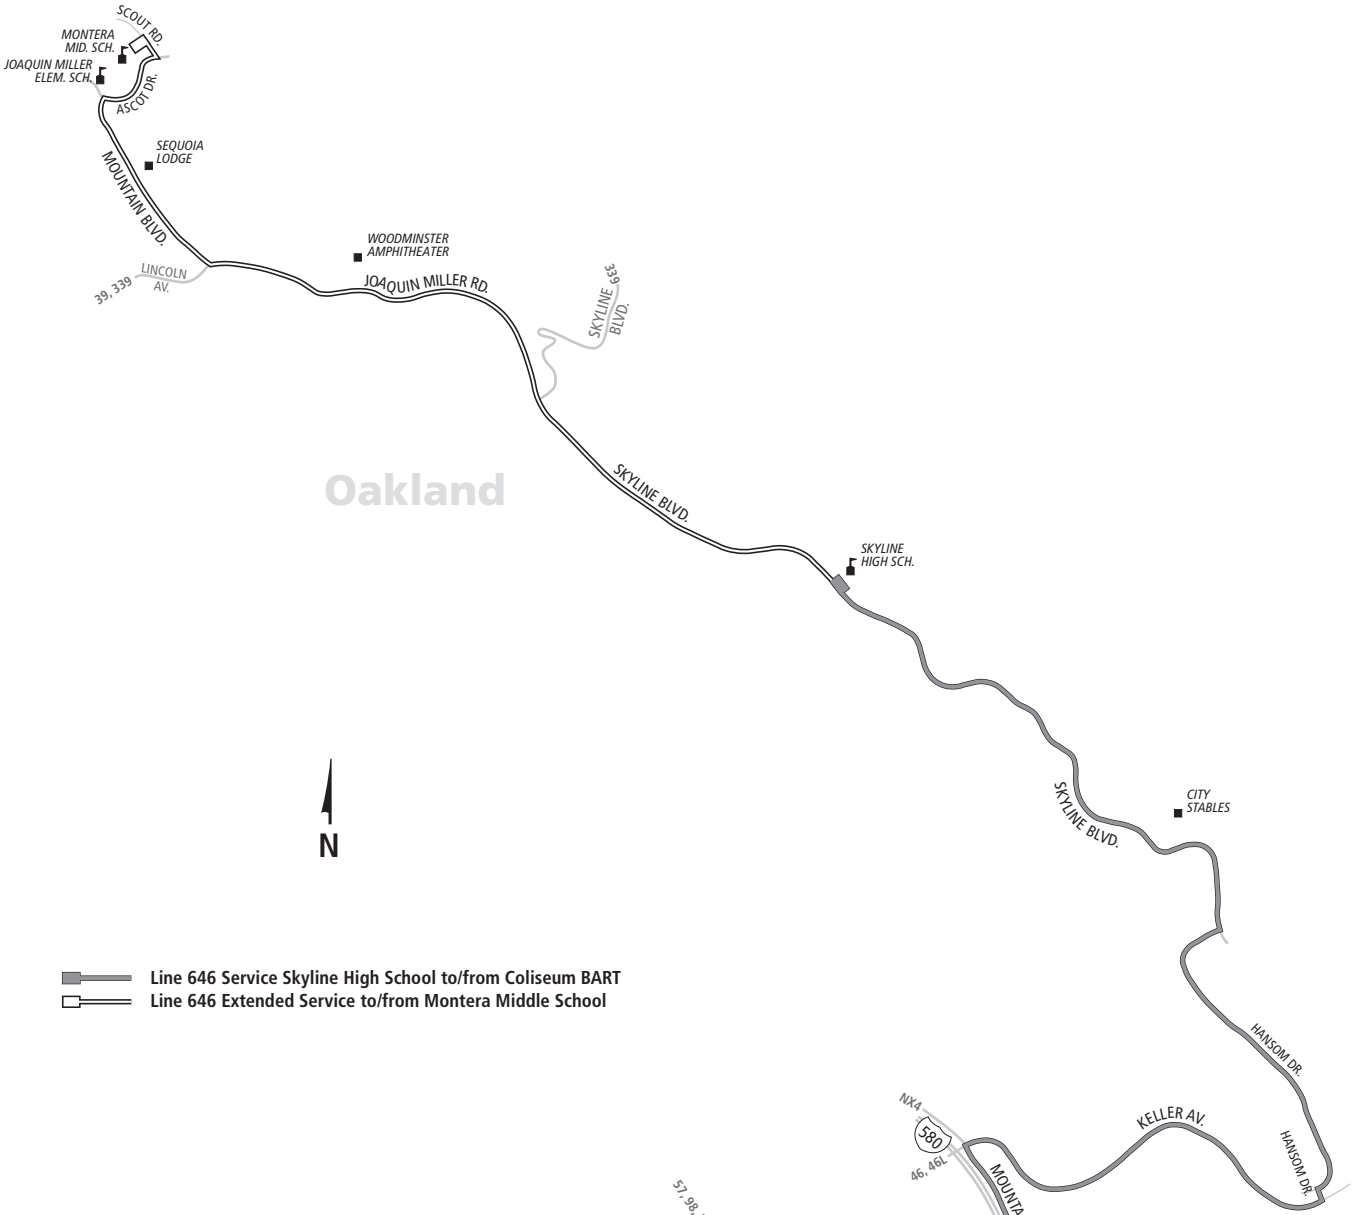

- Line 646 Service Skyline High School to/from Coliseum BART
- Line 646 Extended Service to/from Montera Middle School

Oakland