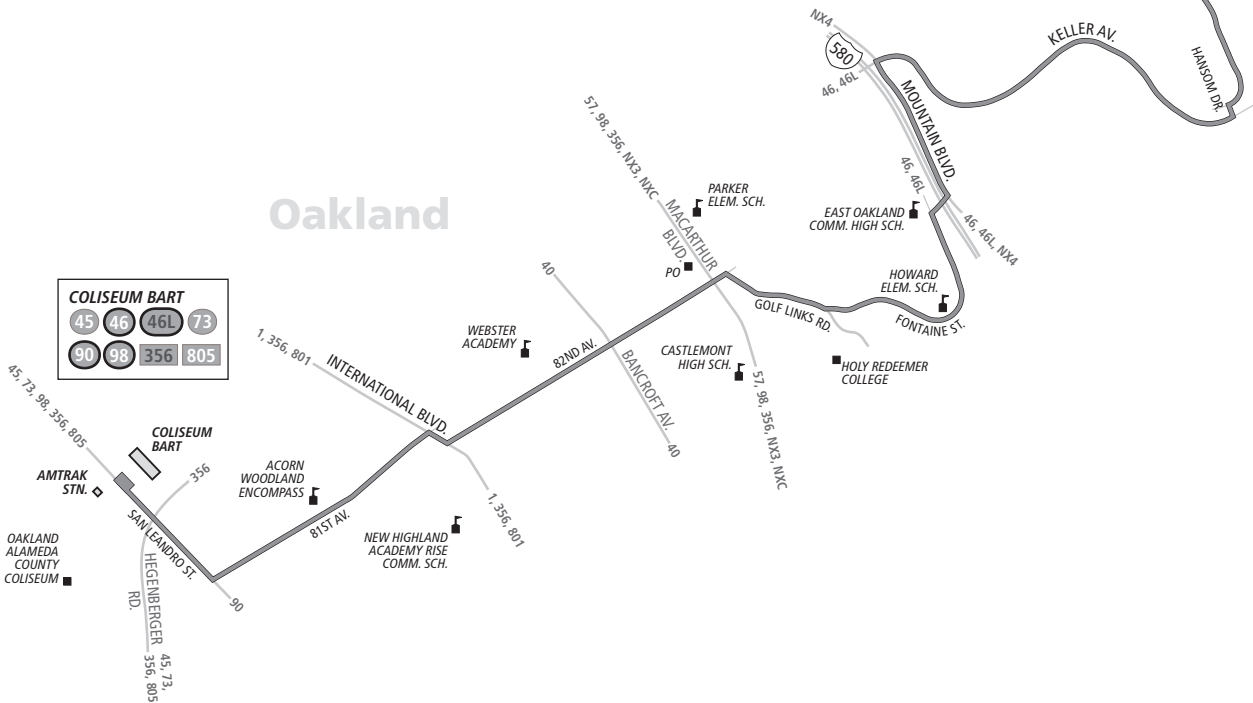

# AC TRANSIT SCHEDULE

SERVICE TO SCHOOLS

EFFECTIVE:

March 18, 2018

**Montera Middle School**

**Skyline High School**

Golf Links Road  
82nd Ave.  
81st Ave.

Monday through Friday except holidays

646

Lines that are part of AC Transit's service to schools are open to everyone. Regular local fares apply.

646

Monday through Friday except holidays  
To Montera Middle School

	82nd Ave. & BART	82nd Ave. & International Blvd.	82nd Ave. & MacArthur Blvd.	King Estates Middle School	Keller Ave. & Mountain Blvd.	Hansom Dr. & Skyline Blvd.	Hansom Dr. & Mountain Blvd.	Skyline High School	Skyline Blvd. & Balmoral Dr.	Mountain Blvd. & Joaquin Miller Rd.	Montera Middle School
6:57a	7:03a	7:09a	7:14a	7:16a	7:23a	7:30a	7:32a	7:32a	8:29a	8:34a	8:44a
6:59a	7:05a	7:11a	7:16a	7:18a	7:25a	7:30a	7:32a	7:32a	8:29a	8:34a	8:44a
7:56a	8:03a	8:09a	8:14a	8:16a	8:24a	—	—	—	8:29a	8:34a	8:44a

646

Monday through Friday except holidays  
To Coliseum BART

Note	Montera Middle School	Mountain Blvd & Joaquin Miller Rd.	Skyline Blvd. & Redwood Road	Skyline High School	Hansom Dr. & Skyline Blvd.	Keller Ave. & Mountain Blvd.	King Estates Middle School	82nd Ave. & MacArthur Blvd.	82nd Ave. & International Blvd.	Coliseum BART
W-1	—	—	—	1:38p	1:45p	1:52p	1:54p	1:58p	2:03p	2:09p
W-1	2:29p	2:36p	2:40p	—	2:46p	2:53p	2:55p	2:59p	3:04p	3:10p
XW-1	—	—	—	3:10p	3:17p	3:24p	3:26p	3:30p	3:35p	3:41p
XW-1	3:35p	3:42p	3:46p	—	3:52p	3:59p	4:01p	4:05p	4:10p	4:16p

- Line 646 Service Skyline High School to/from Coliseum BART
- Line 646 Extended Service to/from Montera Middle School

Oakland

COLISEUM BART			
45	46	46L	73
90	98	356	805