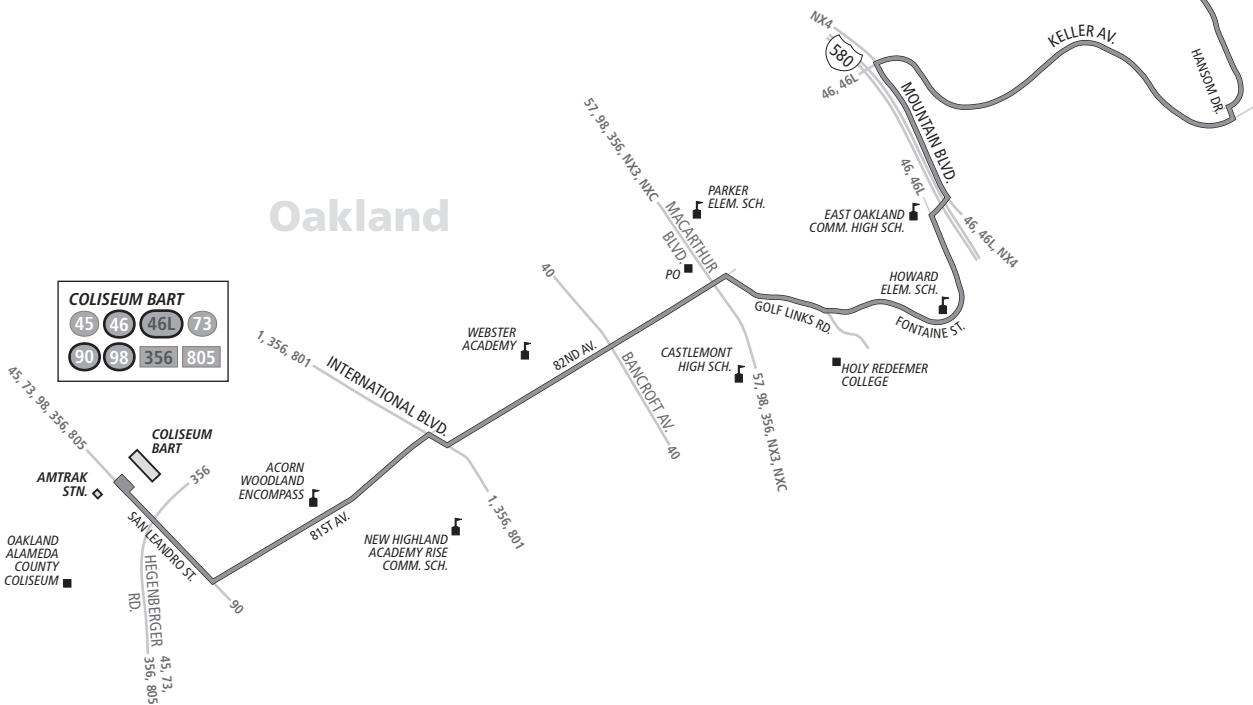

# AC TRANSIT SCHEDULE

SERVICE TO SCHOOLS

EFFECTIVE:

December 23, 2018

**Montera Middle School**

**Skyline High School**

Golf Links Road  
82nd Ave.  
81st Ave.

**Monday through Friday except holidays**

W-1 — Operates every Wednesday except Dec. 26 and Jan. 2.

XW-1 — Operates every Monday except Dec. 24, Dec. 31, Jan. 21, and Feb. 18; Tuesday except Dec. 25 and Jan. 1; Thursday except Dec. 27 and Jan. 3; and Friday except Dec. 28, Jan. 4, and Jan. 25.

Lines that are part of AC Transit's service to schools are open to everyone. Regular local fares apply.

- Line 646 Service Skyline High School to/from Coliseum BART
- - - Line 646 Extended Service to/from Montera Middle School

Oakland

| COLISEUM BART |    |     |     |
|---------------|----|-----|-----|
| 45            | 46 | 46L | 73  |
| 90            | 98 | 356 | 805 |