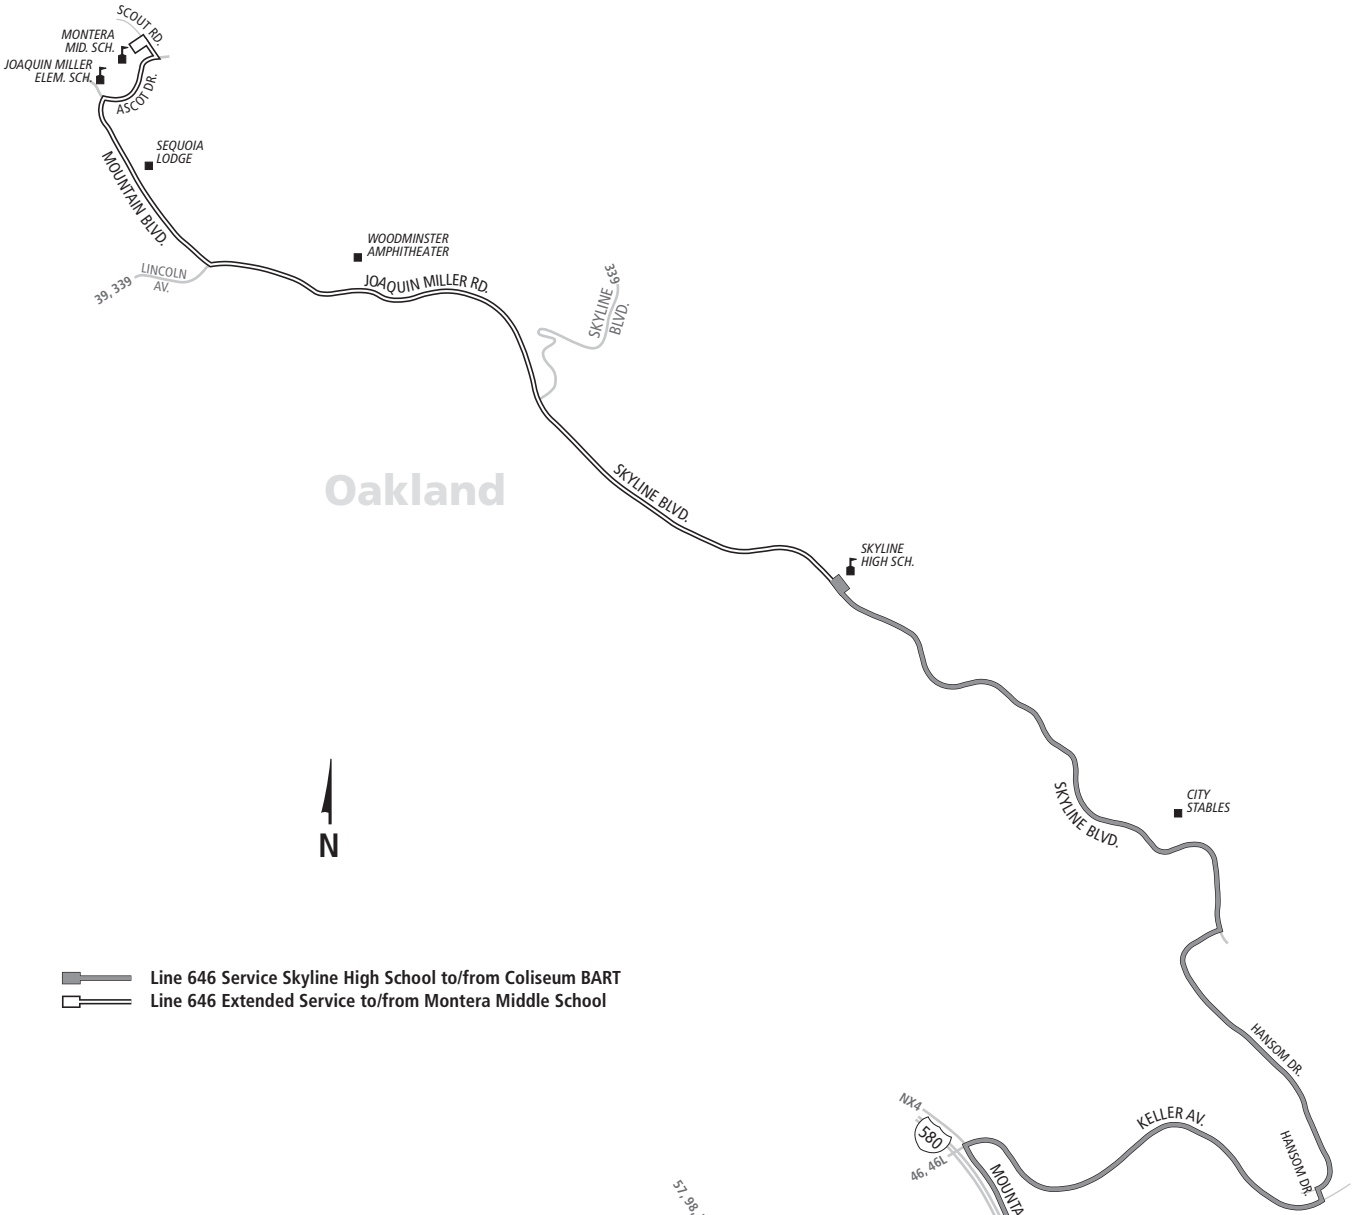

- Line 646 Service Skyline High School to/from Coliseum BART
- - - Line 646 Extended Service to/from Montera Middle School

Oakland