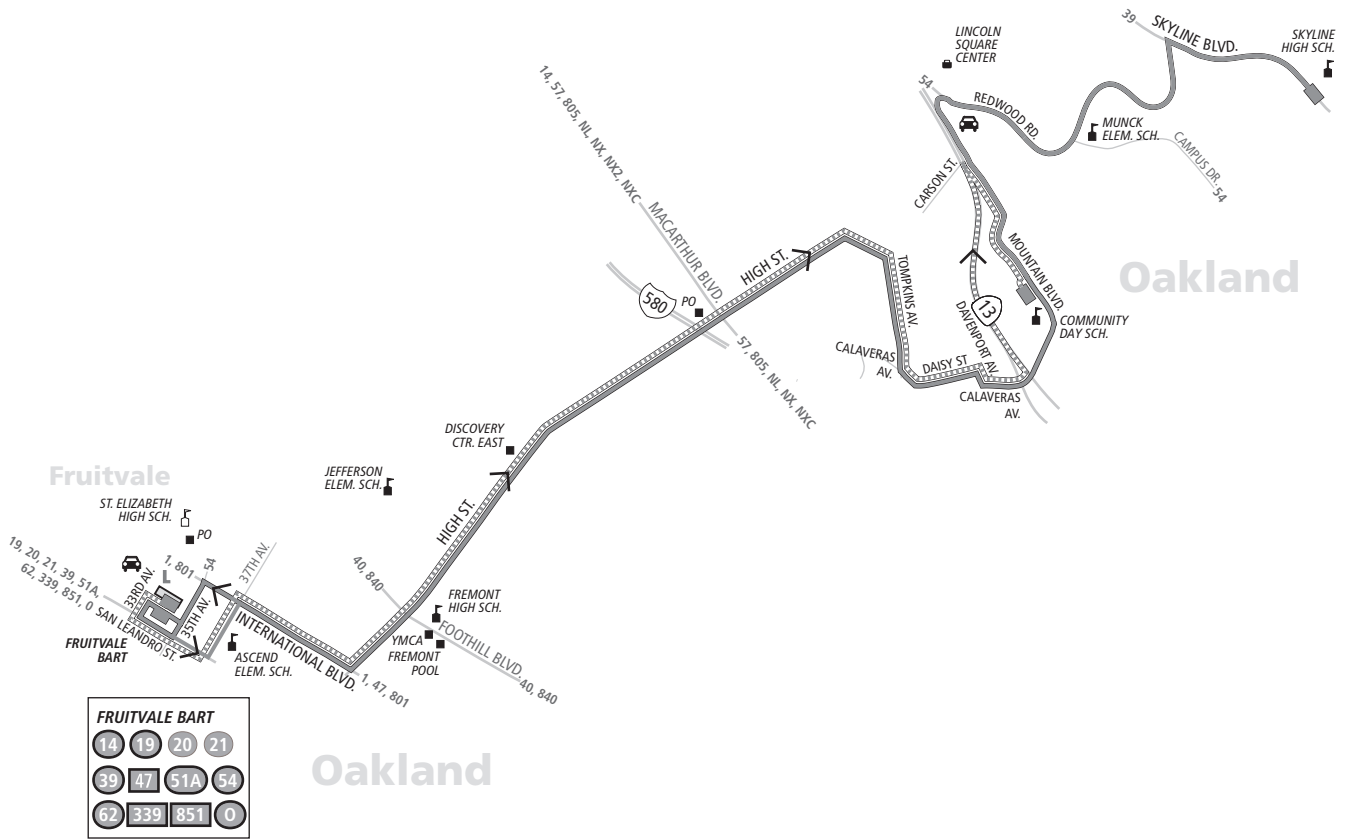

648 AC TRANSIT SCHEDULE

SERVICE TO SCHOOLS

EFFECTIVE:

March 18, 2018

► **Skyline High School**

► **Community Day School**

Tompkins Ave.
High St.
Fruitvale BART

Monday through Friday except holidays

Lines that are part of AC Transit's service to schools are open to everyone. Regular local fares apply.

Line 648

- Line 648 Service Fruitvale BART to/from Skyline High School
- Line 648 Service Fruitvale BART to Community Day School