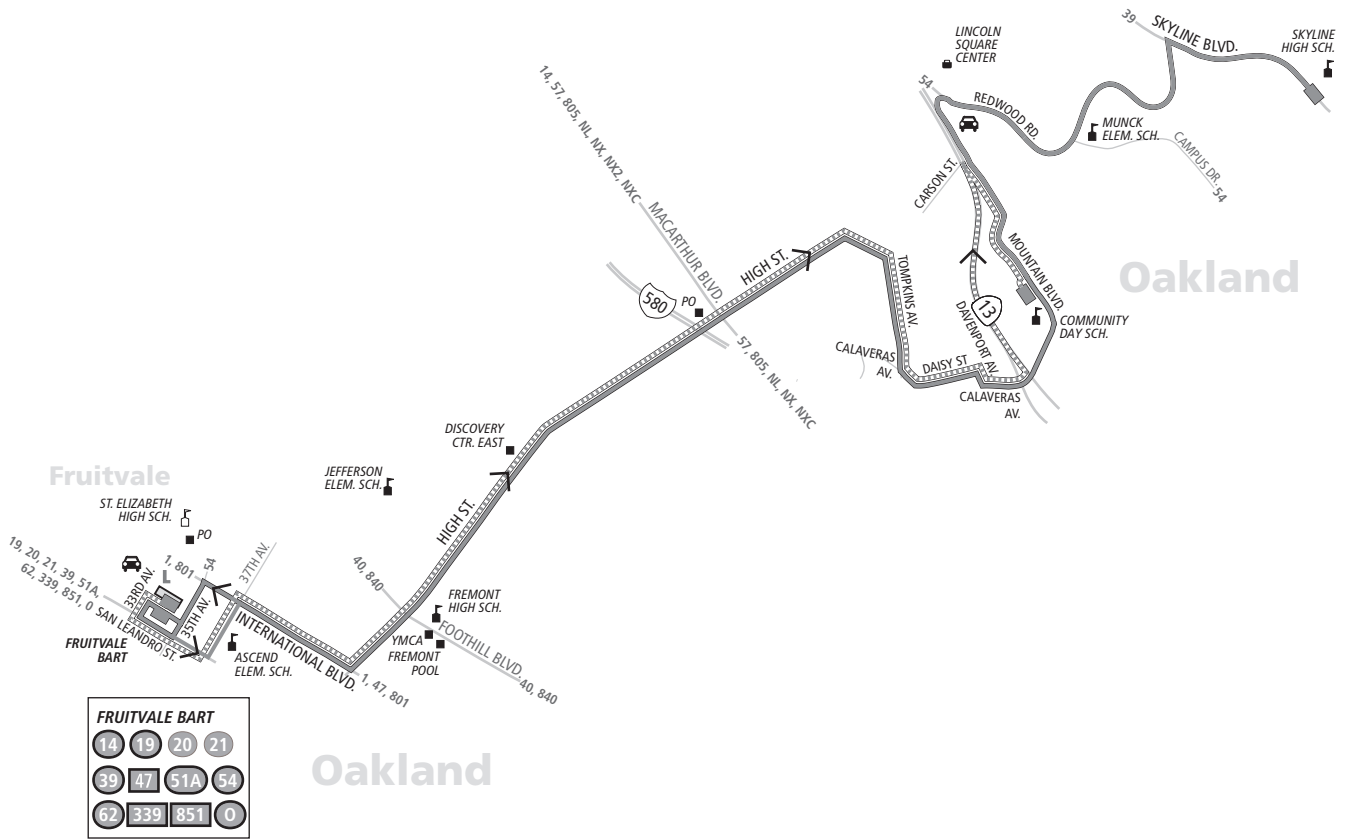

XW-1 — Operates every Monday except Dec. 25, Jan. 1, Jan. 15 and Feb. 19; Tuesday except Dec. 26 and Jan. 2; Thursday except Dec. 28 and Jan. 4; and Friday except Dec. 29, Jan. 5 and Jan. 26.

# 648 AC TRANSIT SCHEDULE

SERVICE TO SCHOOLS

EFFECTIVE:

December 17, 2017

**Skyline High School**

**Community Day School**

Tompkins Ave.  
High St.  
Fruitvale BART

Monday through Friday except holidays

# Line 648

- Line 648 Service Fruitvale BART to/from Skyline High School
- Line 648 Service Fruitvale BART to Community Day School