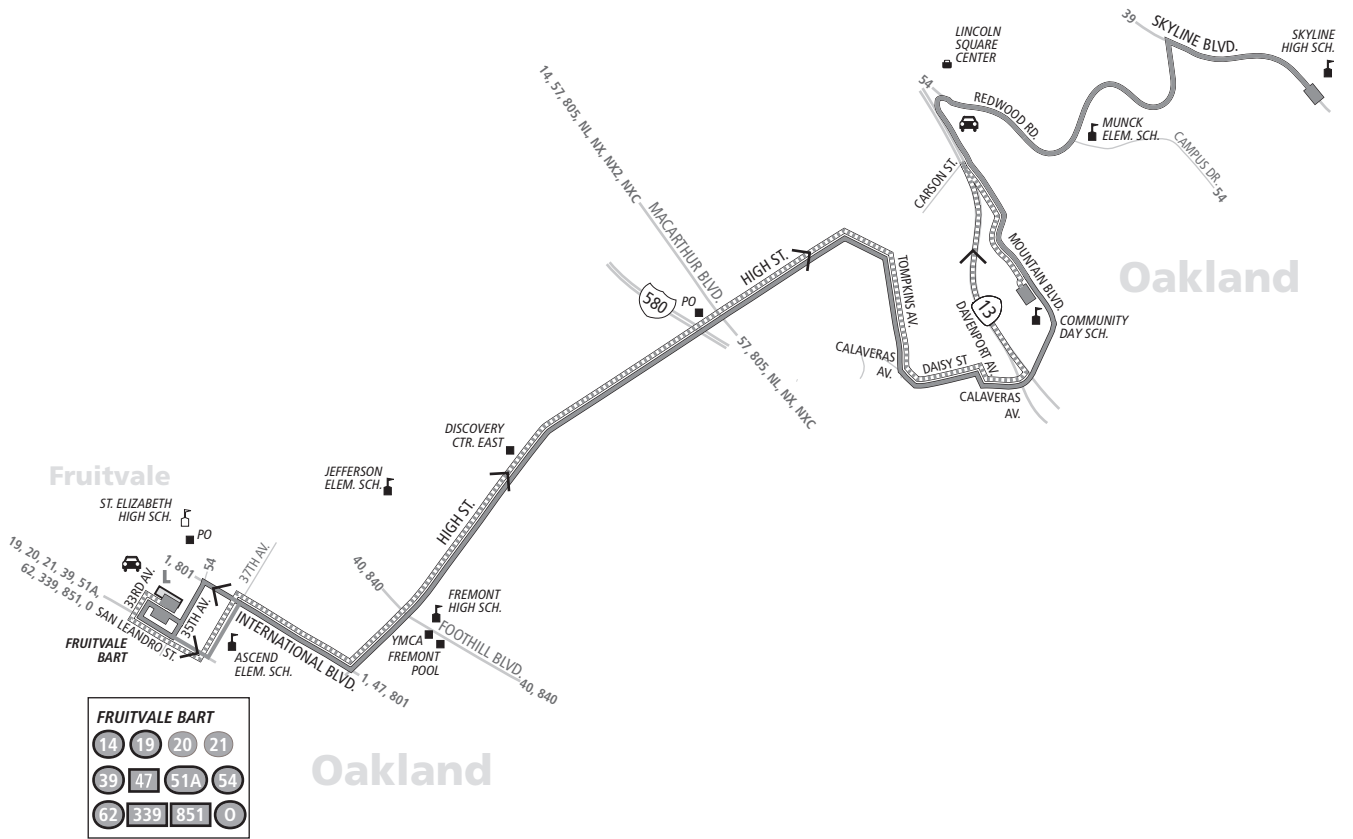

XW-1 — Operates every Monday except Dec. 24, Dec. 31, Jan. 21, and Feb. 18; Tuesday except Dec. 25 and Jan. 1; Thursday except Dec. 27 and Jan. 3; and Friday except Dec. 28, Jan. 4, and Jan. 25.

# 648 AC TRANSIT SCHEDULE

SERVICE TO SCHOOLS

EFFECTIVE:

December 23, 2018

**Skyline High School**

**Community Day School**

Tompkins Ave.  
High St.  
Fruitvale BART

Monday through Friday except holidays

# Line 648

- Line 648 Service Fruitvale BART to/from Skyline High School
- Line 648 Service Fruitvale BART to Community Day School