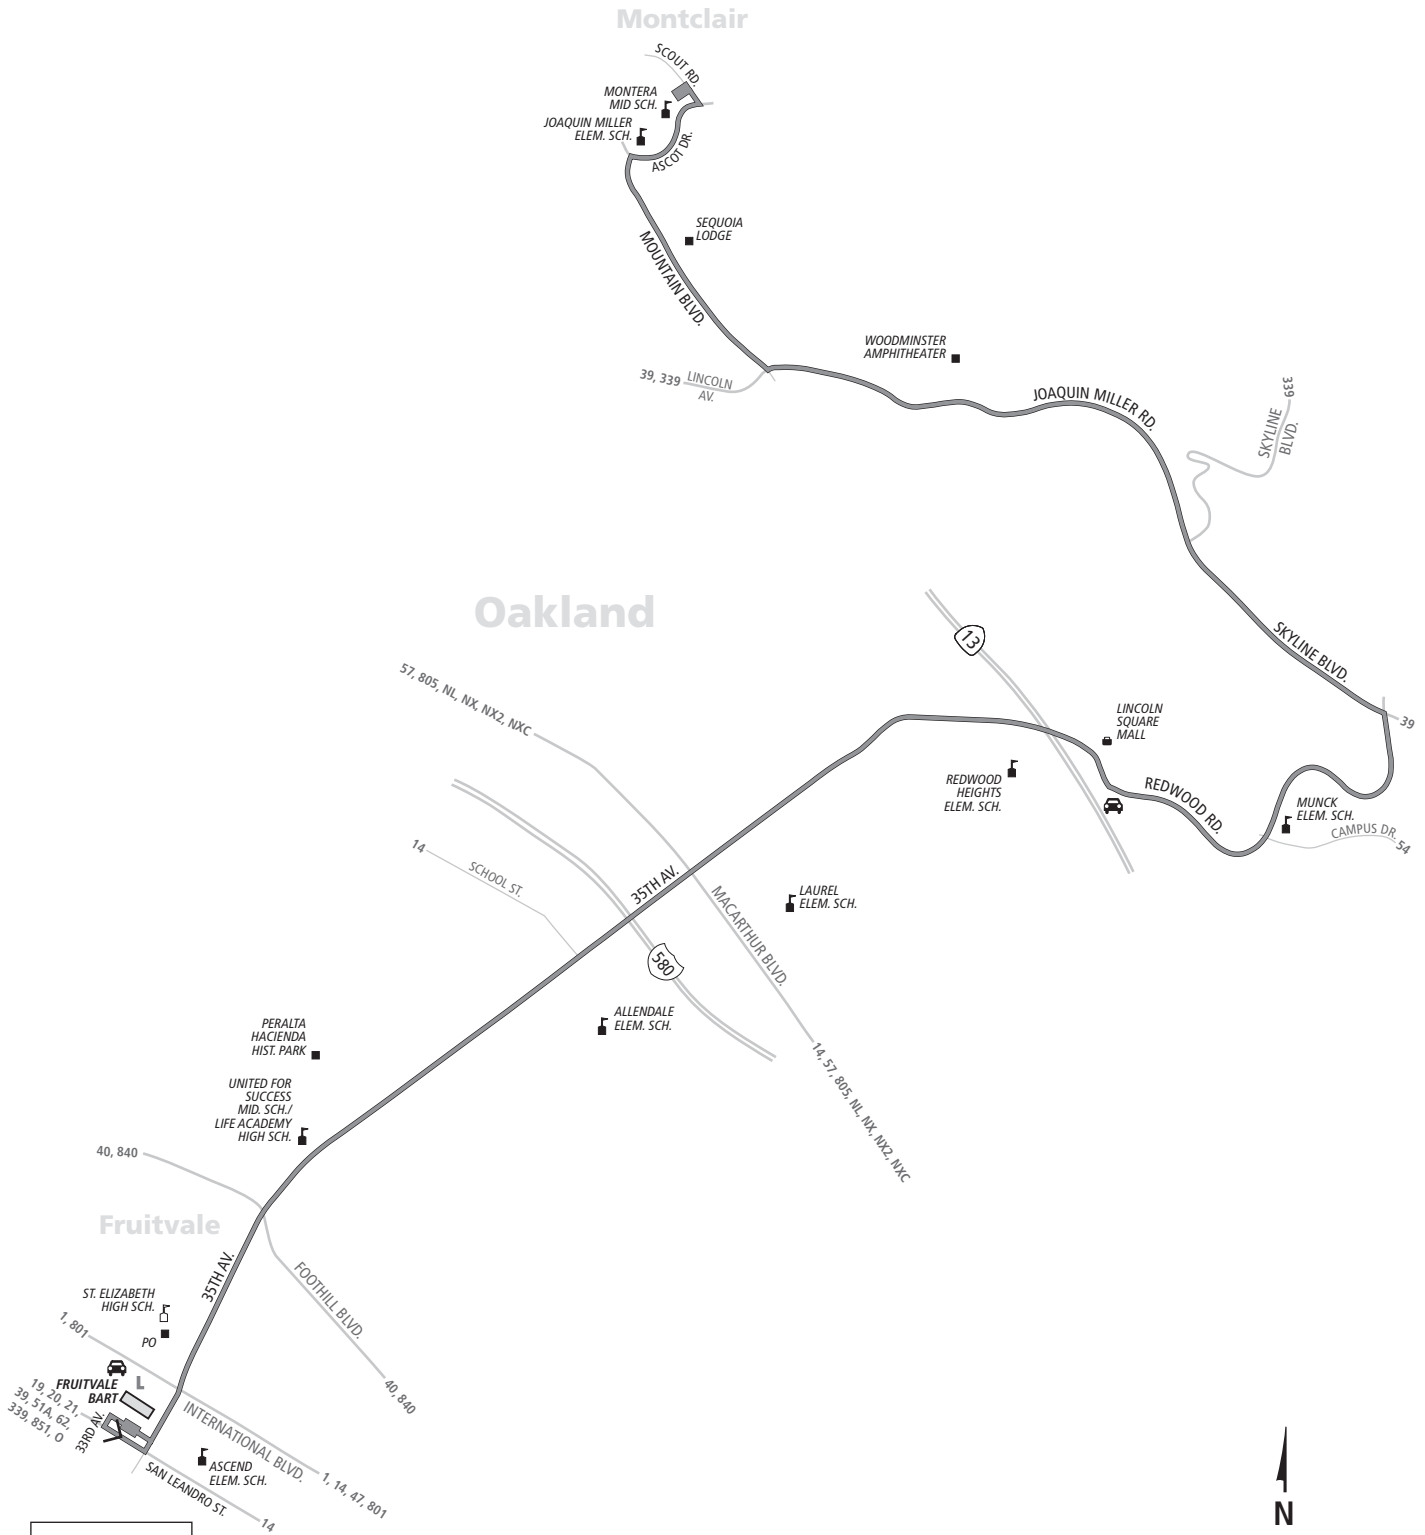

# 655 AC TRANSIT SCHEDULE

SERVICE TO SCHOOLS

EFFECTIVE:

March 18, 2018

▶ **Oakland**

▶ **Fruitvale BART**

35th Ave.  
Redwood Road

▶ **Montera Middle School**

# Line 655

**FRUITVALE BART**

14	19	20	21
39	47	51A	54
62	339	851	0