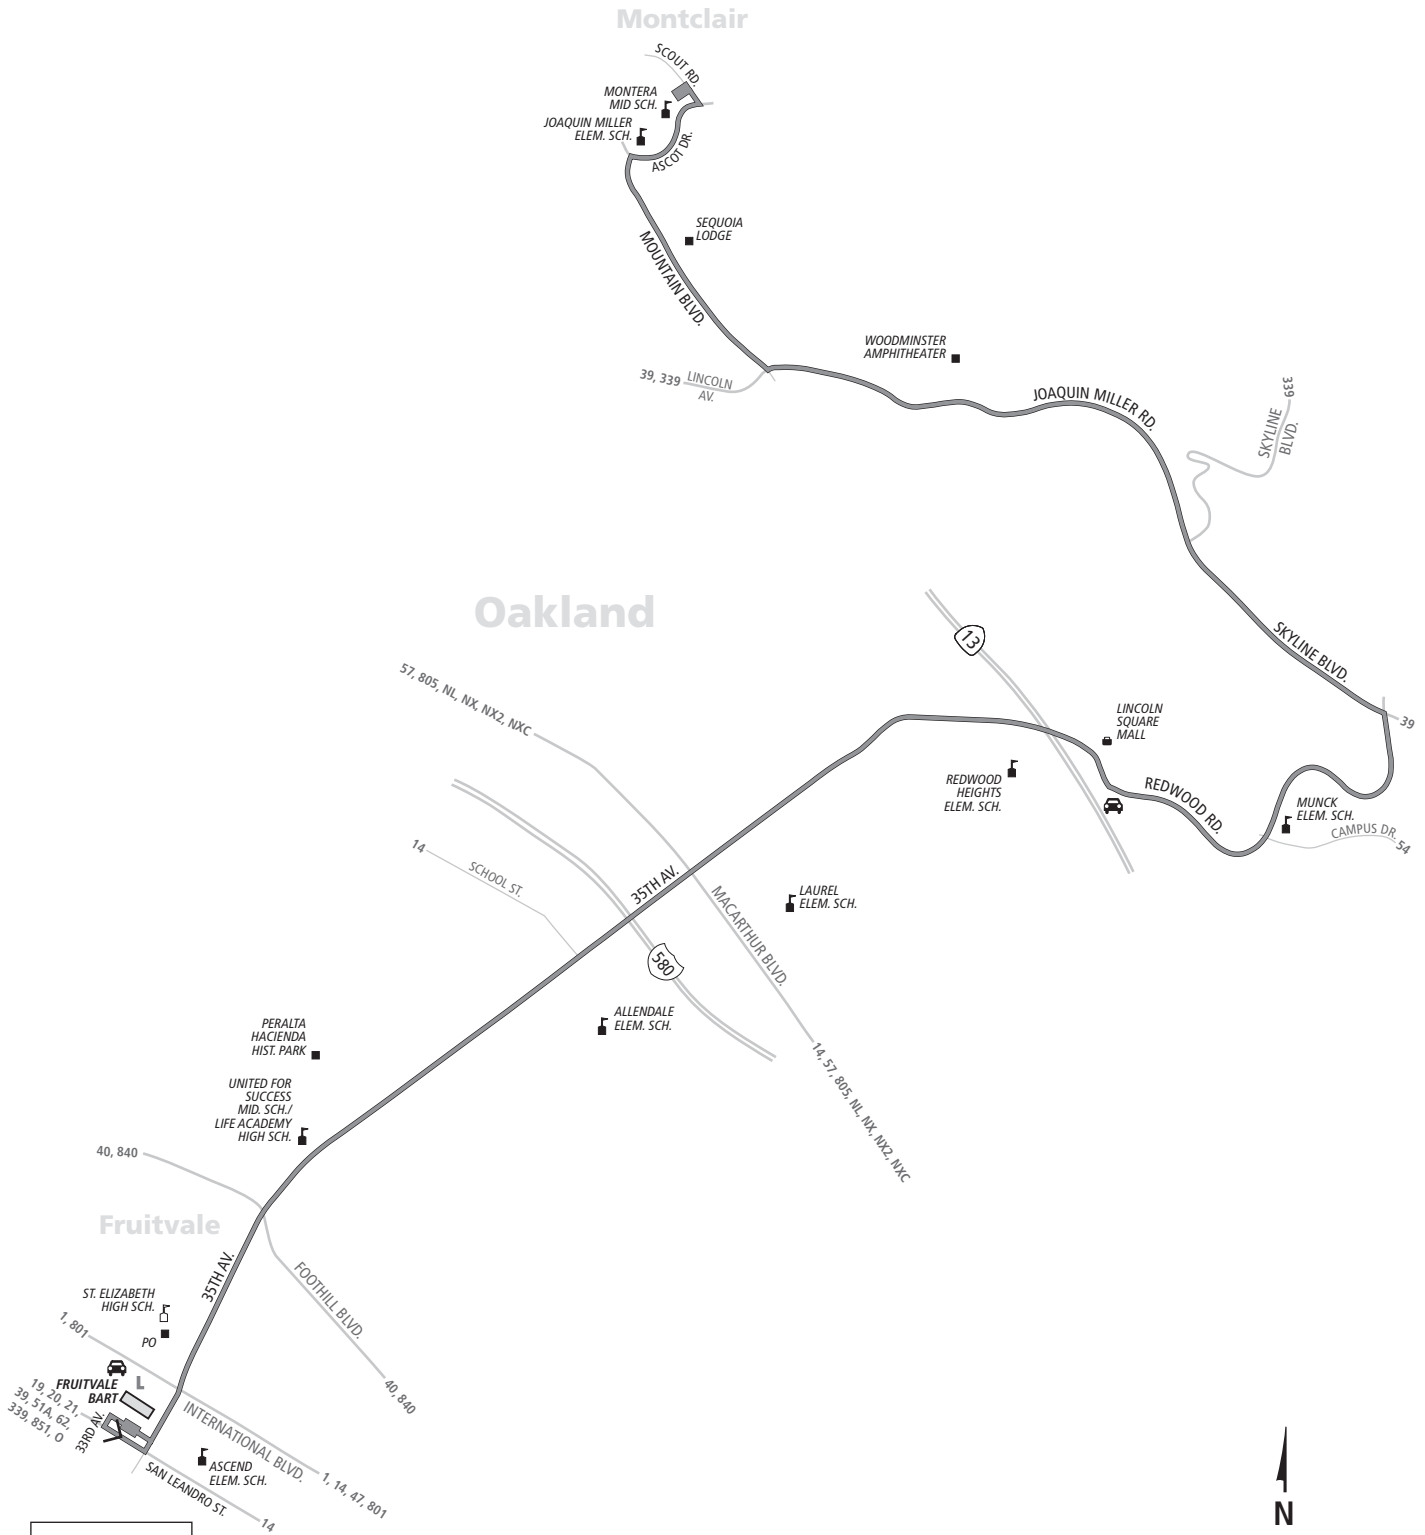

Line 655

FRUITVALE BART

14	19	20	21
39	47	51A	54
62	339	851	0