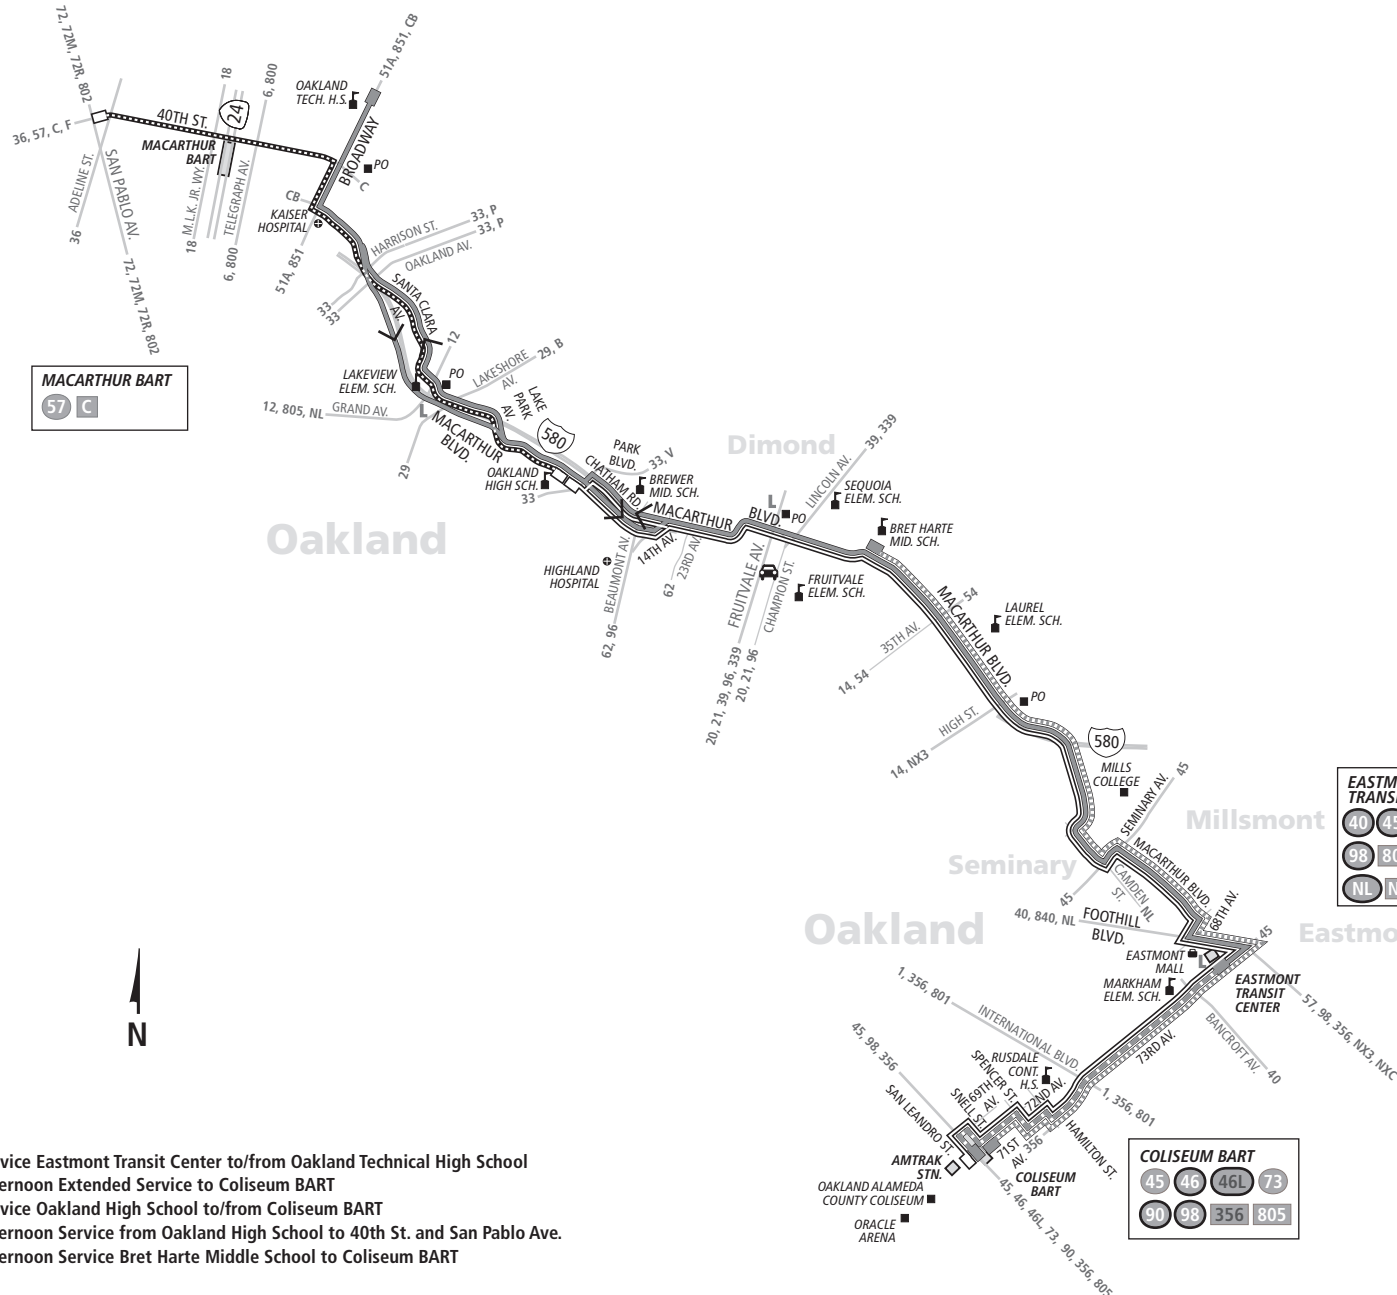

- Line 657 Service Eastmont Transit Center to/from Oakland Technical High School
- Line 657 Afternoon Extended Service to Coliseum BART
- Line 657 Service Oakland High School to/from Coliseum BART
- Line 657 Afternoon Service from Oakland High School to 40th St. and San Pablo Ave.
- Line 657 Afternoon Service Bret Harte Middle School to Coliseum BART

EASTMONT TRANSIT CENTER

40	45	57	73
98	805	840	
NL	NX3	NXC	

COLISEUM BART

45	46	46L	73
90	98	356	805