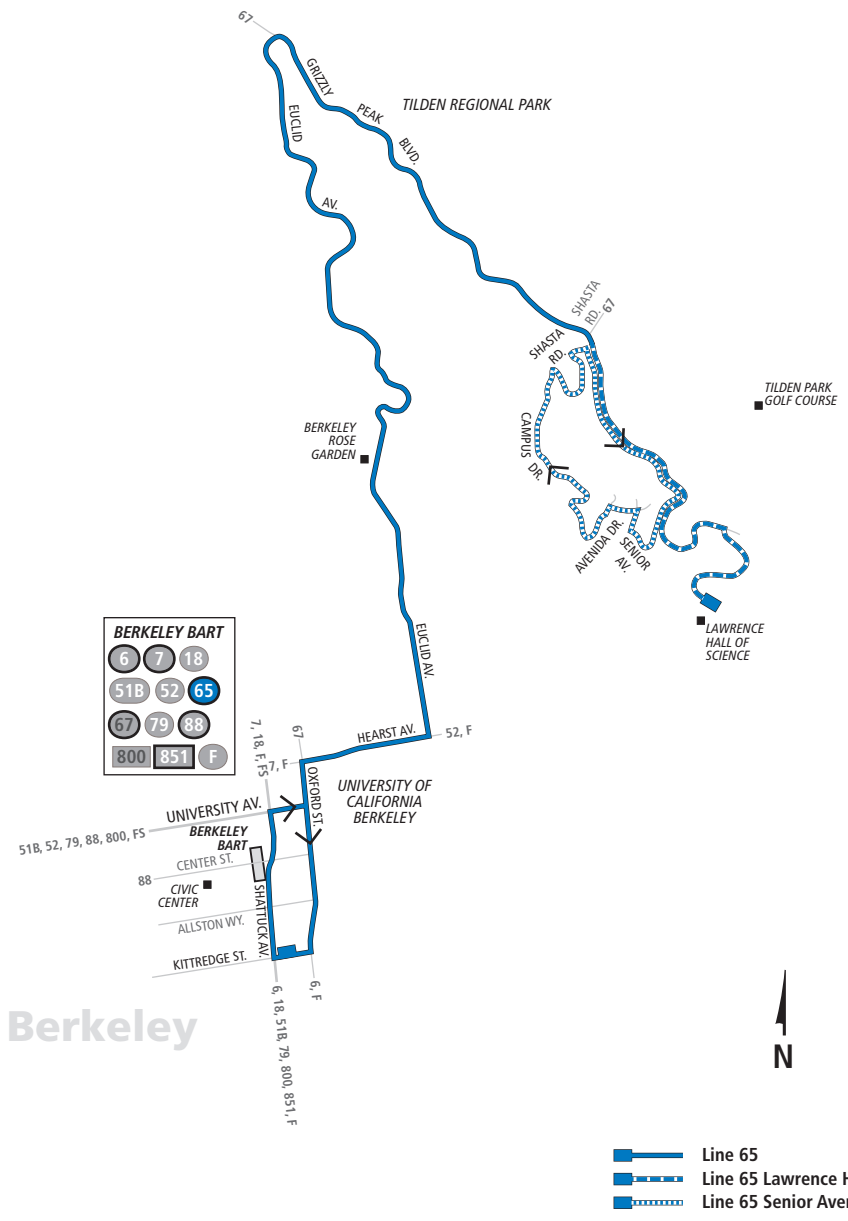

EFFECTIVE:
December 23, 2018

Berkeley

Downtown Berkeley BART
Hearst Ave.
Euclid Ave.
Grizzly Peak Blvd.
Lawrence Hall of Science
(Weekdays only: Senior Ave.)

65 Monday through Friday except holidays To Senior Ave. loop

Kittredge St. & Shattuck Ave.	Euclid Ave. & Grizzly Peak Blvd.	Lawrence Hall of Science	Grizzly Peak Blvd. & Senior Ave.
5:28a	5:40a	5:47a	
6:20a	6:32a	6:39a	
6:41a	6:56a	—	7:02a
7:12a	7:27a	7:35a	
7:41a	7:56a	—	8:02a
8:11a	8:26a	8:34a	
8:46a	9:01a	—	9:07a
9:11a	9:26a	9:34a	
9:46a	10:01a	—	10:07a
10:11a	10:26a	10:34a	
10:46a	11:01a	—	11:07a
11:11a	11:26a	11:34a	
11:46a	12:01p	—	12:07p
12:11p	12:26p	12:34p	
12:46p	1:01p	—	1:07p
1:11p	1:26p	1:34p	
1:46p	2:01p	—	2:07p
2:11p	2:26p	2:34p	
2:44p	3:01p	—	3:07p
3:09p	3:26p	3:34p	
3:43p	4:00p	—	4:07p
4:09p	4:26p	4:34p	
4:43p	5:00p	—	5:07p
5:09p	5:26p	5:34p	
5:43p	6:00p	—	6:07p
6:10p	6:26p	6:34p	
6:44p	7:00p	—	7:07p
7:10p	7:26p	7:34p	
7:45p	8:01p	—	8:07p
8:10p	8:26p	8:34p	

65 Saturdays, Sundays, and holidays To Lawrence Hall of Science

Kittredge St. & Shattuck Ave.	Euclid Ave. & Grizzly Peak Blvd.	Lawrence Hall of Science
7:30a	7:44a	7:52a
8:30a	8:44a	8:52a
9:30a	9:44a	9:52a
10:30a	10:46a	10:54a
11:30a	11:46a	11:54a
12:30p	12:46p	12:54p
1:30p	1:46p	1:54p
2:30p	2:46p	2:54p
3:30p	3:46p	3:54p
4:30p	4:46p	4:54p
5:30p	5:46p	5:54p
6:30p	6:46p	6:54p

65 Saturdays, Sundays, and holidays To Downtown Berkeley

Lawrence Hall of Science	Euclid Ave. & Grizzly Peak Blvd.	Kittredge St. & Shattuck Ave.
7:55a	8:06a	8:19a
8:55a	9:06a	9:19a
9:55a	10:06a	10:19a
10:56a	11:07a	11:20a
11:56a	12:06p	12:19p
12:56p	1:06p	1:19p
1:56p	2:06p	2:19p
2:56p	3:06p	3:19p
3:56p	4:06p	4:19p
4:56p	5:06p	5:19p
5:56p	6:06p	6:19p
6:56p	7:06p	7:19p