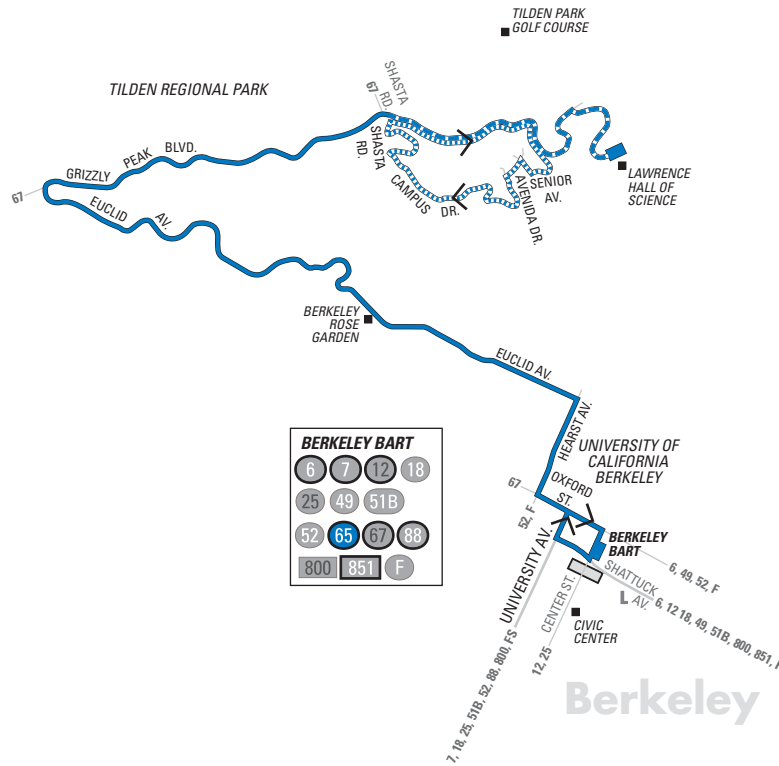

Line 65

65

AC TRANSIT SCHEDULE

EFFECTIVE:
June 26, 2016

Berkeley

Berkeley BART
Hearst Ave.
Euclid Ave.
Grizzly Peak Blvd.
Lawrence Hall of Science
(Weekdays only: Senior Ave.)

-  Line 65
-  Line 65 Lawrence Hall of Science
-  Line 65 Senior Avenue Loop

65 Monday through Friday except holidays To Downtown Berkeley

Lawrence Hall of Science	Grizzly Peak Blvd. & Senior Ave.	Euclid Ave. & Grizzly Peak Blvd.	Oxford St. & Addison St.
5:58a	—	6:05a	6:18a
6:31a	—	6:39a	6:52a
—	6:46a	6:58a	7:11a
7:32a	—	7:40a	7:53a
—	7:50a	8:02a	8:15a
8:32a	—	8:40a	8:53a
—	9:00a	9:12a	9:25a
9:31a	—	9:39a	9:52a
—	9:59a	10:11a	10:24a
10:31a	—	10:39a	10:52a
—	11:01a	11:13a	11:26a
11:31a	—	11:39a	11:52a
—	11:59a	12:11p	12:24p
12:31p	—	12:39p	12:52p
—	12:59p	1:11p	1:24p
1:31p	—	1:39p	1:52p
—	1:59p	2:11p	2:24p
2:32p	—	2:40p	2:54p
—	2:58p	3:10p	3:24p
3:32p	—	3:40p	3:54p
—	4:01p	4:13p	4:27p
4:35p	—	4:43p	4:57p
—	5:01p	5:13p	5:27p
5:35p	—	5:43p	5:57p
—	6:01p	6:13p	6:27p
6:37p	—	6:44p	6:57p
—	7:01p	7:13p	7:27p
7:37p	—	7:44p	7:57p
—	8:02p	8:14p	8:27p
8:37p	—	8:44p	8:57p

65 Saturdays, Sundays and holidays To Downtown Berkeley

Lawrence Hall of Science	Euclid Ave. & Grizzly Peak Blvd.	Oxford St. & Addison St.
7:55a	8:04a	8:18a
8:55a	9:04a	9:18a
9:55a	10:04a	10:18a
10:55a	11:04a	11:18a
11:55a	12:04p	12:18p
12:55p	1:04p	1:18p
1:55p	2:04p	2:18p
2:55p	3:04p	3:18p
3:55p	4:04p	4:18p
4:55p	5:04p	5:18p
5:55p	6:04p	6:18p
6:55p	7:04p	7:18p