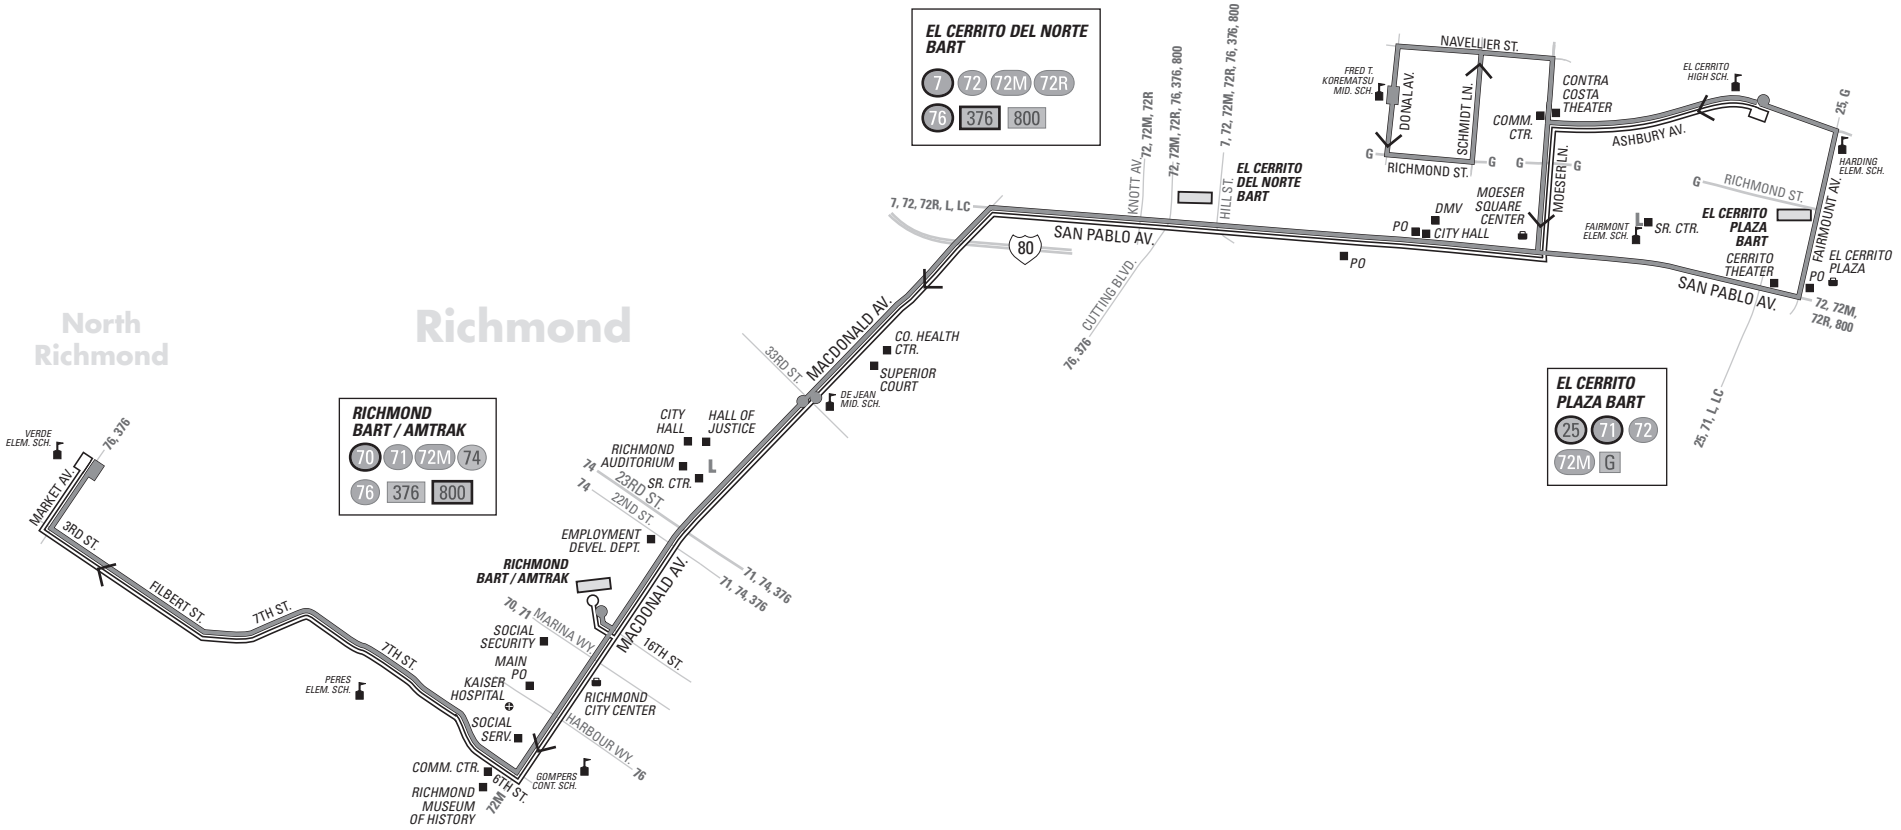

667 Monday through Friday except holidays To North Richmond

Note	Donal Ave. & Norvell St.	El Cerrito High School	Cutting Blvd. & San Pablo Ave.	DeJean Middle School	21st St. & Macdonald Ave.	Richmond BART	Macdonald Ave. & Harbour Way	Market Ave. & 6th St.
W	—	1:12p	1:18p	—	1:26p	1:27p	1:30p	1:38p
W	1:30p	—	1:41p	1:45p	1:49p	1:50p	1:53p	2:01p
XW	—	2:07p	2:13p	—	2:21p	2:22p	2:25p	2:33p
XW	2:30p	—	2:41p	2:45p	2:49p	2:50p	2:53p	3:01p
W	—	2:42p	2:48p	—	2:56p	2:57p	3:00p	3:08p
XW	—	3:52p	3:58p	—	4:06p	4:07p	4:10p	4:18p

W — Wednesdays only

XW — Mondays, Tuesdays, Thursdays and Fridays only

667 AC TRANSIT SCHEDULE

SERVICE TO SCHOOLS

EFFECTIVE:

December 17, 2017

North Richmond

Market Ave.
Third St.

Richmond

Seventh St.
Macdonald Ave.

El Cerrito

San Pablo Ave.

El Cerrito High School

Korematsu Middle School

Monday through Friday except holidays

Lines that are part of AC Transit's service to schools are open to everyone. Regular local fares apply.

Line 667

El Cerrito

Line 667 Service Korematsu Middle School to/from Market Av. and 6th St.
 Line 667 Service El Cerrito High School to/from Market Av. and 6th St.