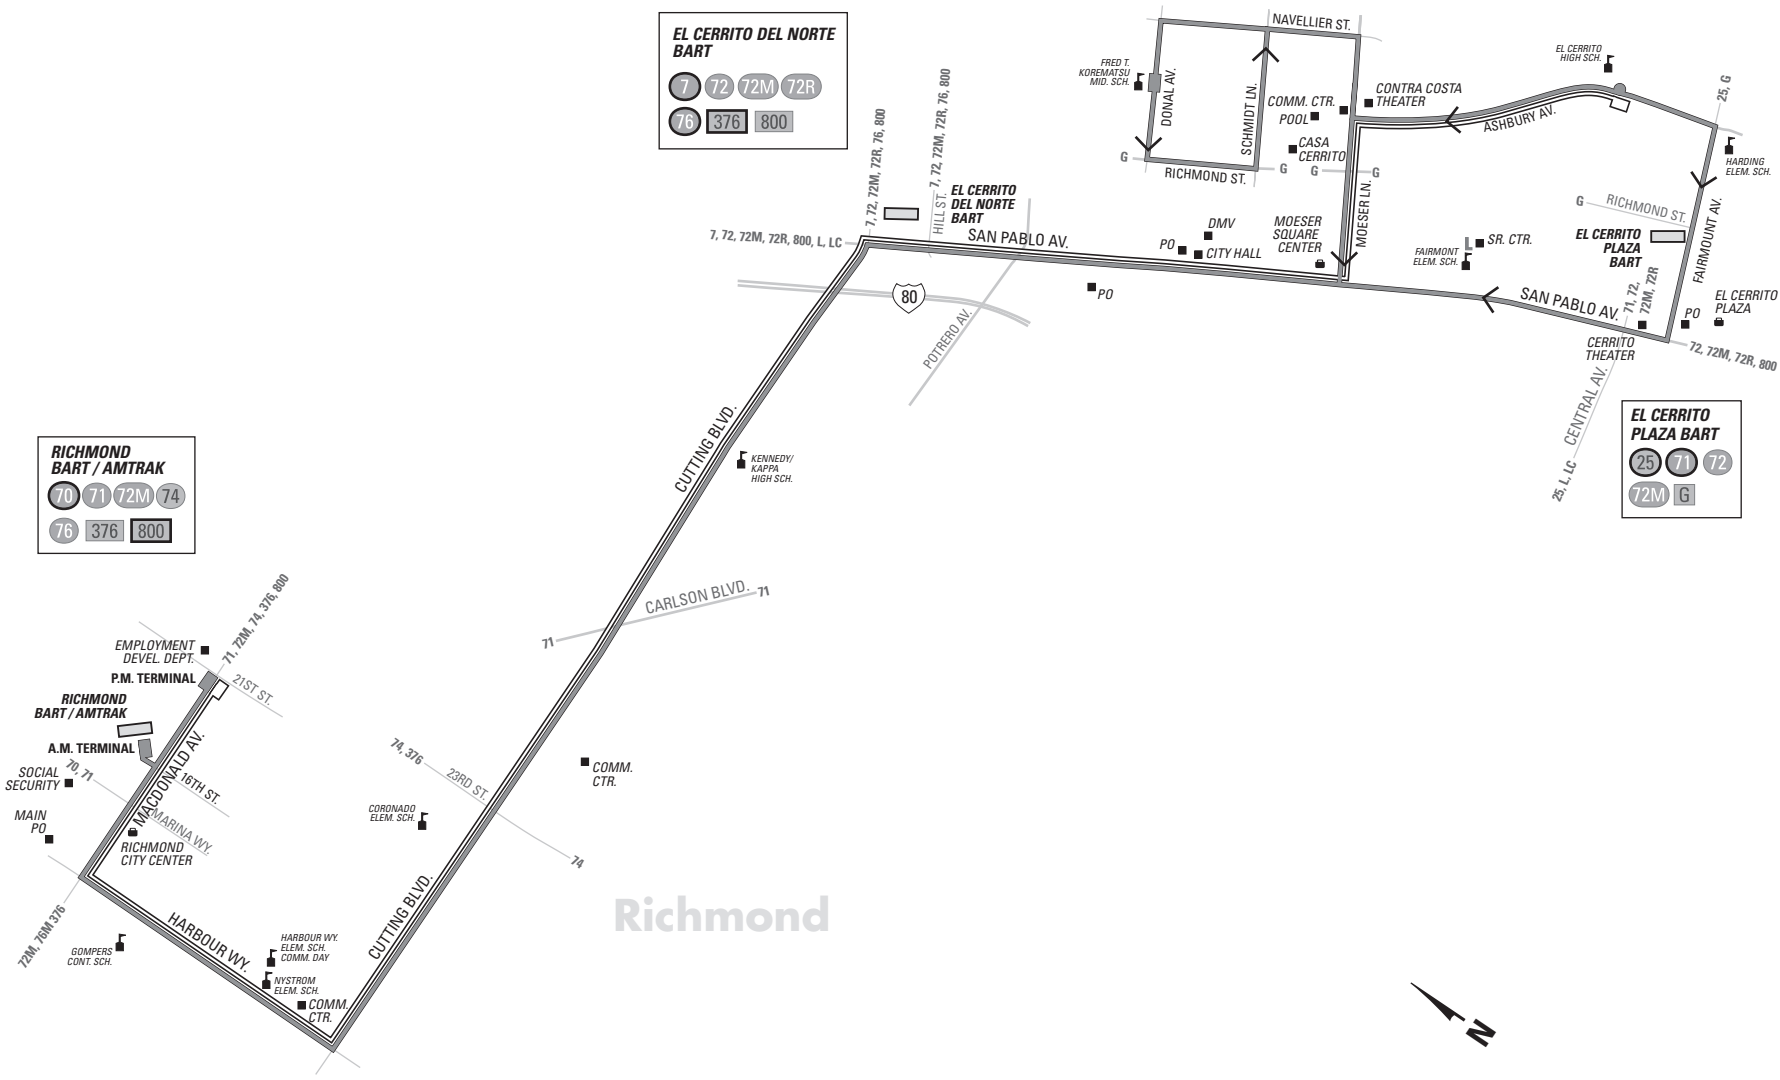

668 AC TRANSIT SCHEDULE

SERVICE TO SCHOOLS

EFFECTIVE:

August 12, 2018

► **El Cerrito High School**

► **Korematsu Middle School**

► **Richmond**

Cutting Blvd.
Harbour Way South

► **El Cerrito**

San Pablo Ave.

Monday through Friday except holidays

Lines that are part of AC Transit's service to schools are open to everyone. Regular local fares apply.

Line 668

El Cerrito

EL CERRITO DEL NORTE BART

7 72 72M 72R

76 376 800

RICHMOND BART / AMTRAK

70 71 72M 74

76 376 800

EL CERRITO PLAZA BART

25 71 72

72M G

- Line 668 Service Korematu Middle School to/from Macdonald Av. and 21st St.
- Line 668 Service El Cerrito High School to/from Macdonald Av. and 21st St.