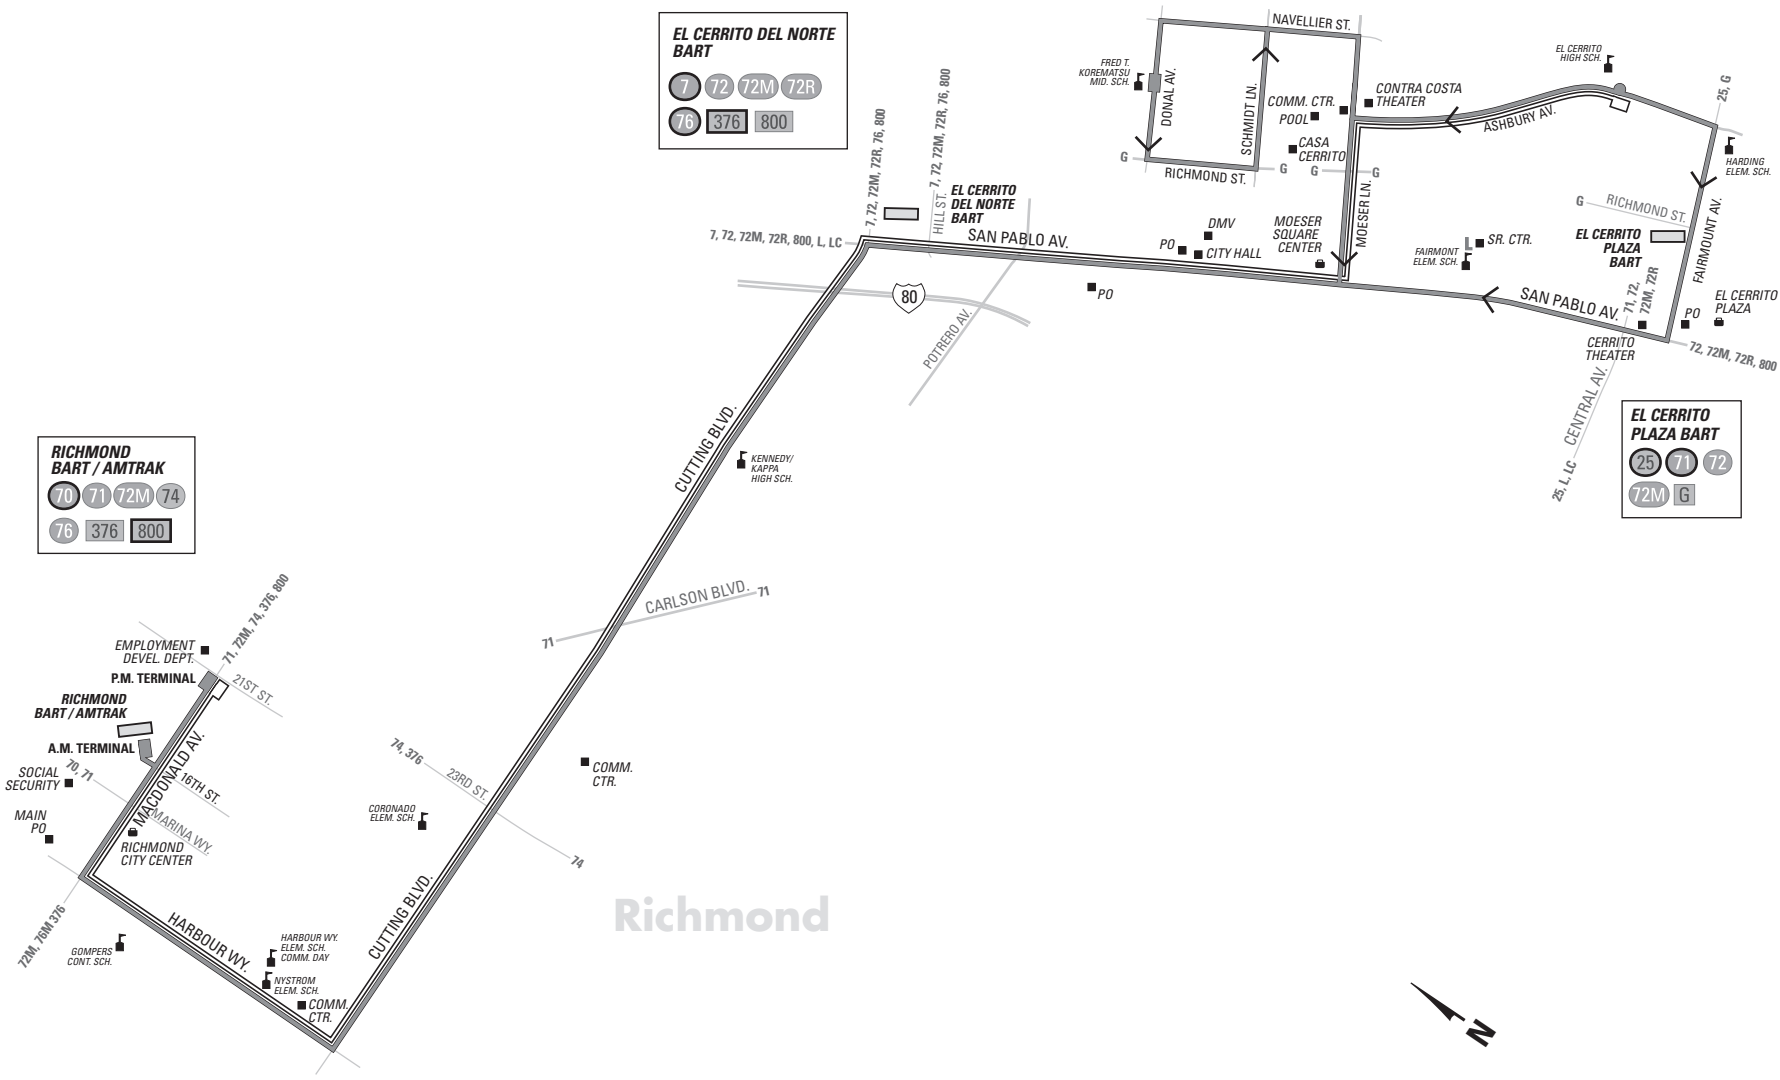

668 Monday through Friday except holidays To 21st St. & Macdonald Ave.

Note	Donal Ave. & Norvell St.	El Cerrito High School	Cutting Blvd. & San Pablo Ave.	Harbour Way South & Cutting Blvd.	Macdonald Ave. & Harbour Way	Richmond BART	21st St. & Macdonald Ave.
W	—	1:12p	1:18p	1:27p	1:30p	1:33p	1:34p
W	1:30p	—	1:41p	1:50p	1:53p	1:56p	1:57p
XW	—	2:07p	2:13p	2:22p	2:25p	2:28p	2:29p
XW	2:30p	—	2:41p	2:50p	2:53p	2:56p	2:57p
W	—	2:42p	2:48p	2:57p	3:00p	3:03p	3:04p
XW	—	3:52p	3:58p	4:07p	4:10p	4:13p	4:14p

► ***Richmond***

Cutting Blvd.
Harbour Way South

► ***El Cerrito***

San Pablo Ave.

Monday through Friday except holidays

Lines that are part of AC Transit's service to schools are open to everyone. Regular local fares apply.

Line 668

El Cerrito

EL CERRITO DEL NORTE BART

7 72 72M 72R

76 376 800

RICHMOND BART / AMTRAK

70 71 72M 74

76 376 800

EL CERRITO PLAZA BART

25 71 72

72M G

- Line 668 Service Korematu Middle School to/from Macdonald Av. and 21st St.
- Line 668 Service El Cerrito High School to/from Macdonald Av. and 21st St.