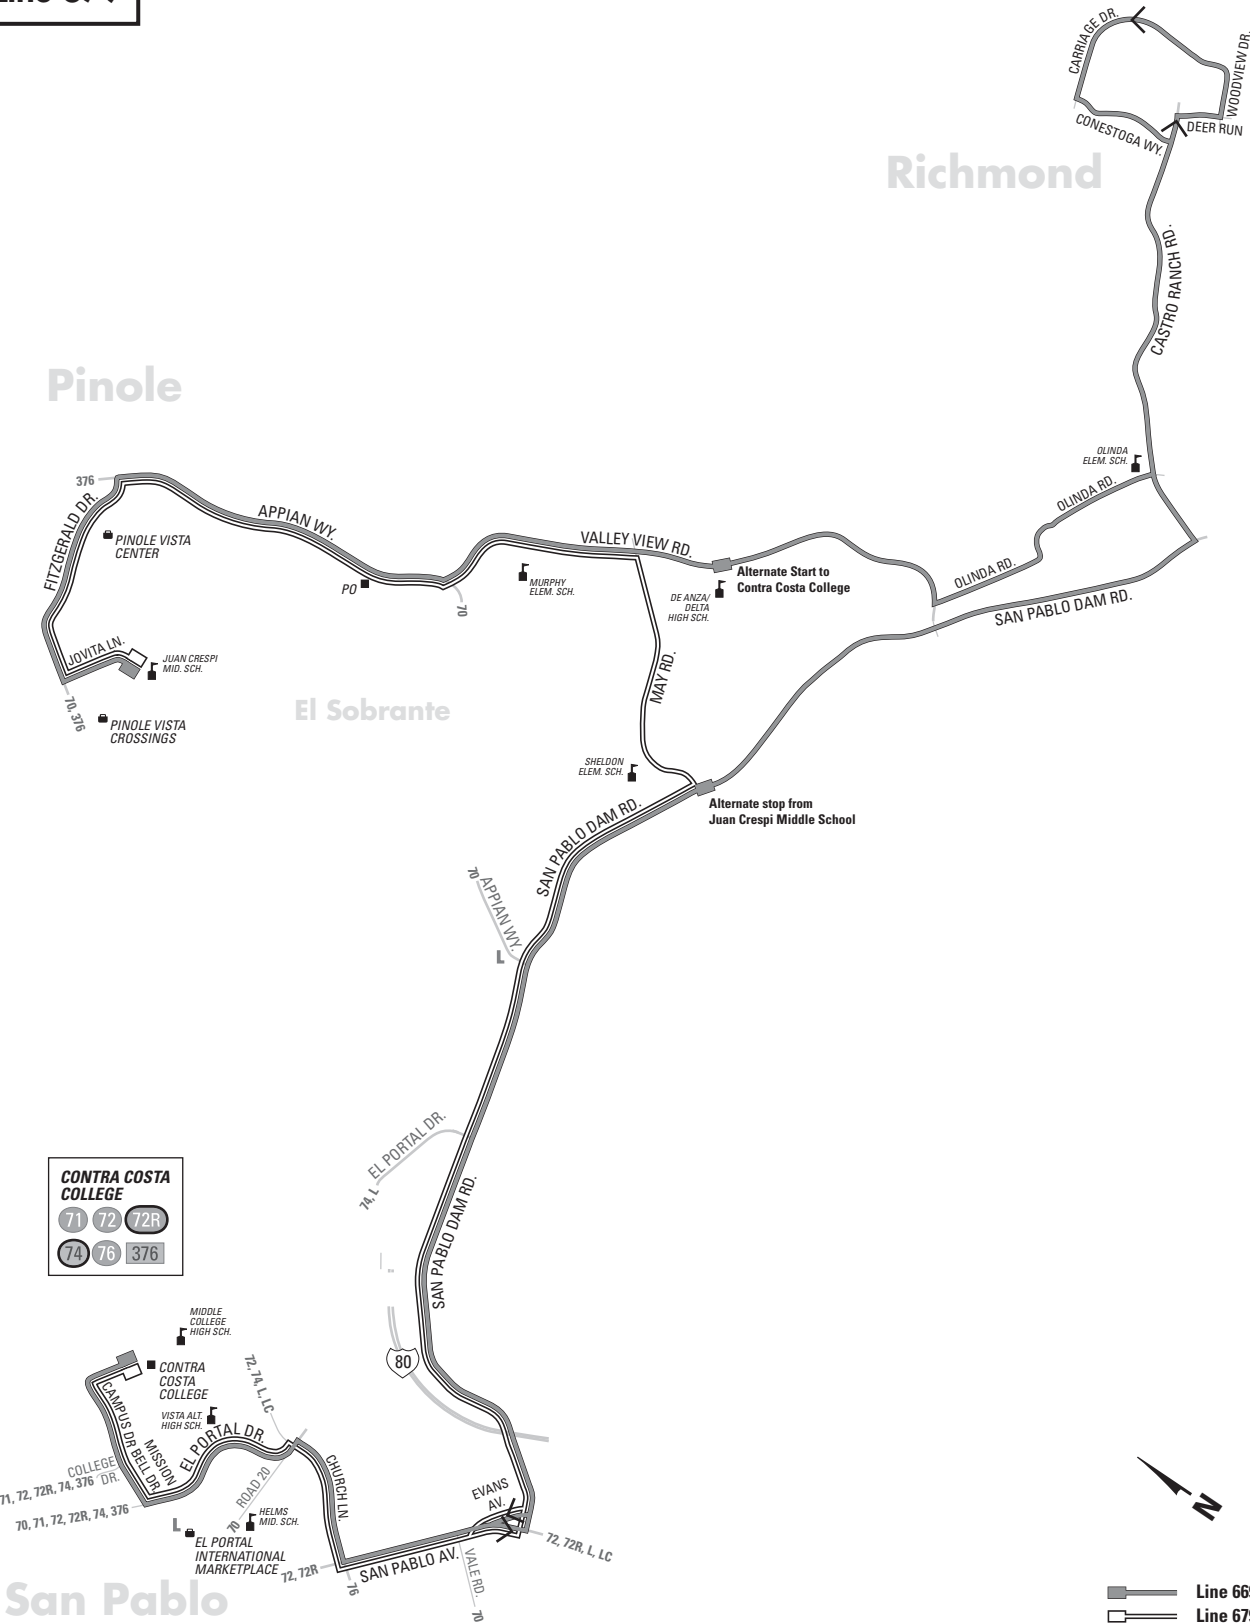

669 AC TRANSIT 679 SCHEDULE

SERVICE TO SCHOOLS

EFFECTIVE:

December 23, 2018 *

▶ **Juan Crespi Middle School**

▶ **De Anza High School**

▶ **El Sobrante**

San Pablo Dam Road

▶ **Contra Costa College**

669 ▶ **Sherwood Forest**

Olinda Road

▶ **Carriage Hills**

Castro Ranch Road

679 ▶ **El Sobrante**

May Road

* The dates of school-day-only trips have been updated through June 15, 2019.

Monday through Friday except holidays

Lines that are part of AC Transit's service to schools are open to everyone. Regular local fares apply.

Line 669

Line 679

Richmond

Pinole

El Sobrante

San Pablo