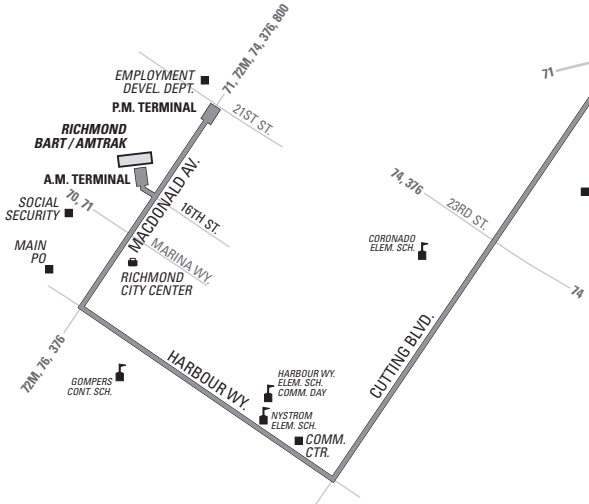

# 675 Monday through Friday except holidays To Donal Ave. & Norvell St.

Note	Richmond BART	Harbour Way & Macdonald Ave.	Harbour Way South & Cutting Blvd.	Cutting Blvd. & San Pablo Ave.	Carlson Blvd. & Imperial Ave.	Fairmount Ave. & San Pablo Ave.	El Cerrito High School	Donal Ave. & Norvell St.
WD-3	6:46a	6:49a	6:53a	7:05a	7:12a	7:18a	7:22a	7:28a
WD-3	7:03a	7:06a	7:10a	7:22a	7:29a	7:35a	7:39a	7:45a

# 675 Monday through Friday except holidays To 21st St. & Macdonald Ave.

Note	Donal Ave. & Norvell St.	El Cerrito High School	Fairmount Ave. & San Pablo Ave.	Carlson Blvd. & Imperial Ave.	Cutting Blvd. & San Pablo Ave.	Harbour Way South & Cutting Blvd.	Macdonald Ave. & Harbour Way	Richmond BART	21st St. & Macdonald Ave.
W-2	—	12:51p	12:54p	12:59p	1:06p	1:15p	1:18p	1:21p	1:22p
XW-2	—	1:41p	1:44p	1:49p	1:56p	2:05p	2:08p	2:11p	2:12p
W-2	1:35p	—	1:47p	1:52p	1:59p	2:08p	2:11p	2:14p	2:15p
W-2	—	2:13p	2:16p	2:21p	2:28p	2:37p	2:40p	2:43p	2:44p
XW-2	2:40p	2:58p	3:03p	3:08p	3:15p	3:24p	3:27p	3:30p	3:31p
XW-2	3:00p	3:18p	3:23p	3:28p	3:35p	3:44p	3:47p	3:50p	3:51p
XW-2	—	3:25p	3:28p	3:33p	3:40p	3:49p	3:52p	3:55p	3:56p

## El Cerrito

**EL CERRITO DEL NORTE BART**

7	72	72M	72R
76	376	800	

**EL CERRITO PLAZA BART**

25	71	72
72M	G	

**RICHMOND BART / AMTRAK**

70	71	72M	74
76	376	800	

## Richmond