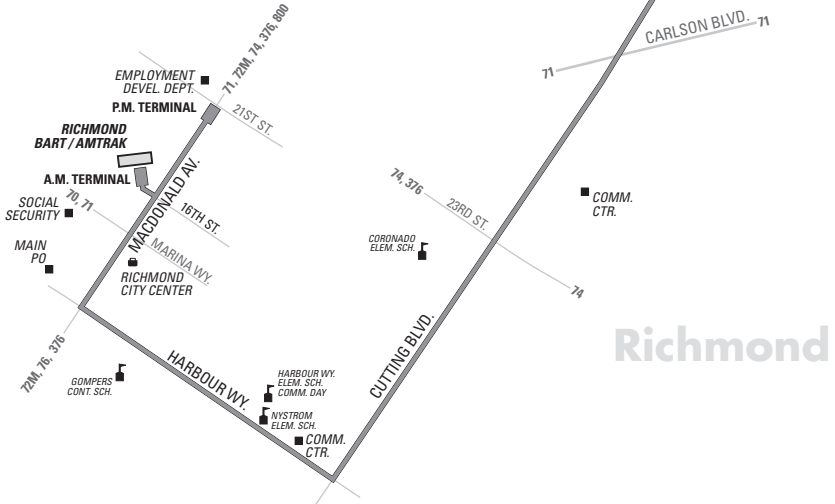

# 675 Monday through Friday except holidays To Donal Ave. & Norvell St.

Richmond BART	Harbour Way & Macdonald Ave.	Harbour Way South & Cutting Blvd.	Cutting Blvd. & San Pablo Ave.	Carlson Blvd. & Imperial Ave.	Fairmount Ave. & San Pablo Ave.	El Cerrito High School	Donal Ave. & Norvell St.
6:46a	6:49a	6:53a	7:05a	7:12a	7:18a	7:22a	7:28a
6:48a	6:51a	6:55a	7:07a	7:14a	7:20a	7:24a	7:30a

# 675 Monday through Friday except holidays To 21st St. & Macdonald Ave.

Note	Donal Ave. & Norvell St.	El Cerrito High School	Fairmount Ave. & San Pablo Ave.	Carlson Blvd. & Imperial Ave.	Cutting Blvd. & San Pablo Ave.	Harbour Way South & Cutting Blvd.	Macdonald Ave. & Harbour Way	Richmond BART	21st St. & Macdonald Ave.
W	—	1:12p	1:15p	1:20p	1:27p	1:36p	1:39p	1:42p	1:43p
W	1:30p	—	1:42p	1:47p	1:54p	2:03p	2:06p	2:09p	2:10p
XW	—	2:07p	2:10p	2:15p	2:22p	2:31p	2:34p	2:37p	2:38p
XW	2:30p	—	2:42p	2:47p	2:54p	3:03p	3:06p	3:09p	3:10p
W	—	2:42p	2:45p	2:50p	2:57p	3:06p	3:09p	3:12p	3:13p
XW	—	3:52p	3:55p	4:00p	4:07p	4:16p	4:19p	4:22p	4:23p

## El Cerrito

**EL CERRITO DEL NORTE BART**

7	72	72M	72R
76	376	800	

**EL CERRITO PLAZA BART**

25	71	72
72M	G	

**RICHMOND BART / AMTRAK**

70	71	72M	74
76	376	800	

## Richmond