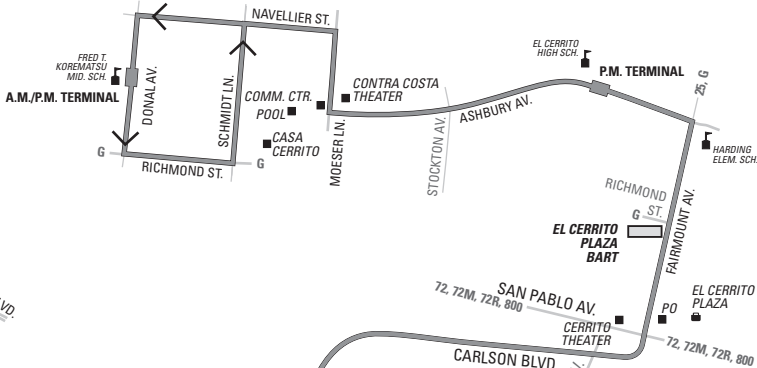

# 675 Monday through Friday except holidays To 21st St. & Macdonald Ave.

Note	Donal Ave. & Norvell St.	El Cerrito High School	Fairmount Ave. & San Pablo Ave.	Carlson Blvd. & Imperial Ave.	Cutting Blvd. & San Pablo Ave.	Harbour Way South & Cutting Blvd.	Macdonald Ave. & Harbour Way	Richmond BART	21st St. & Macdonald Ave.
W-2	—	12:51p	12:54p	12:59p	1:06p	1:15p	1:18p	1:21p	1:22p
XW-2	—	1:41p	1:44p	1:49p	1:56p	2:05p	2:08p	2:11p	2:12p
W-2	1:45p	—	1:57p	2:02p	2:09p	2:18p	2:21p	2:24p	2:25p
W-2	—	2:13p	2:16p	2:21p	2:28p	2:37p	2:40p	2:43p	2:44p
XW-2	3:00p	3:18p	3:23p	3:28p	3:35p	3:44p	3:47p	3:50p	3:51p
XW-2	—	3:25p	3:28p	3:33p	3:40p	3:49p	3:52p	3:55p	3:56p

# 675 AC TRANSIT SCHEDULE

SERVICE TO SCHOOLS

EFFECTIVE:

August 12, 2018

▶ **El Cerrito High School**

▶ **Korematsu Middle School**

▶ **Richmond**

Cutting Blvd.  
Harbour Way South

▶ **Richmond**

Potrero Ave.  
Hartnett Ave.

▶ **El Cerrito**

Carlson Blvd.

**Monday through Friday except holidays**

Lines that are part of AC Transit's service to schools are open to everyone. Regular local fares apply.

## El Cerrito

**EL CERRITO DEL NORTE BART**

7	72	72M	72R
76	376	800	

**EL CERRITO PLAZA BART**

25	71	72
72M	G	

**RICHMOND BART / AMTRAK**

70	71	72M	74
76	376	800	