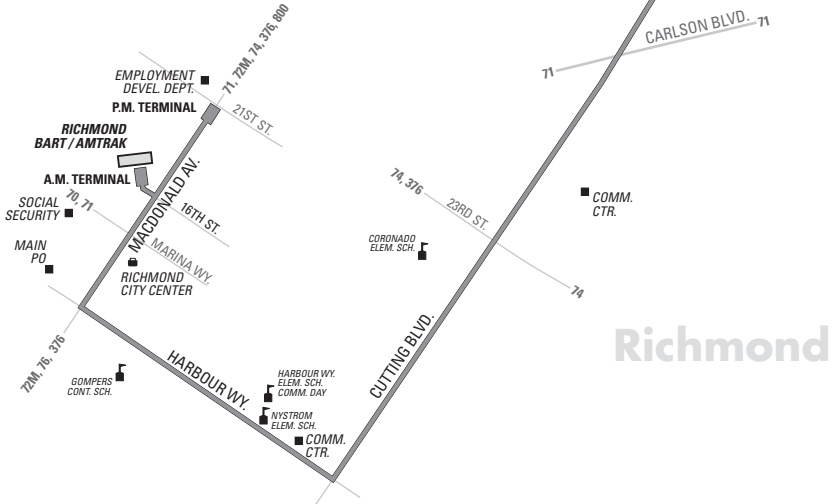

# 675 Monday through Friday except holidays To Donal Ave. & Norvell St.

Note	Richmond BART	Harbour Way & Macdonald Ave.	Harbour Way South & Cutting Blvd.	Cutting Blvd. & San Pablo Ave.	Carlson Blvd. & Imperial Ave.	Fairmount Ave. & San Pablo Ave.	El Cerrito High School	Donal Ave. & Norvell St.
WD-3	6:46a	6:49a	6:53a	7:05a	7:12a	7:18a	7:22a	7:28a
WD-3	7:03a	7:06a	7:10a	7:22a	7:29a	7:35a	7:39a	7:45a

# 675 Monday through Friday except holidays To 21st St. & Macdonald Ave.

Note	Donal Ave. & Norvell St.	El Cerrito High School	Fairmount Ave. & San Pablo Ave.	Carlson Blvd. & Imperial Ave.	Cutting Blvd. & San Pablo Ave.	Harbour Way South & Cutting Blvd.	Macdonald Ave. & Harbour Way	Richmond BART	21st St. & Macdonald Ave.
W-2	—	12:51p	12:54p	12:59p	1:06p	1:15p	1:18p	1:21p	1:22p
XW-2	—	1:41p	1:44p	1:49p	1:56p	2:05p	2:08p	2:11p	2:12p
W-2	1:45p	—	1:57p	2:02p	2:09p	2:18p	2:21p	2:24p	2:25p
W-2	—	2:13p	2:16p	2:21p	2:28p	2:37p	2:40p	2:43p	2:44p
XW-2	3:00p	3:18p	3:23p	3:28p	3:35p	3:44p	3:47p	3:50p	3:51p
XW-2	—	3:25p	3:28p	3:33p	3:40p	3:49p	3:52p	3:55p	3:56p

## El Cerrito

**EL CERRITO DEL NORTE BART**

7	72	72M	72R
76	376	800	

**EL CERRITO PLAZA BART**

25	71	72
72M	G	

**RICHMOND BART / AMTRAK**

70	71	72M	74
76	376	800	

## Richmond