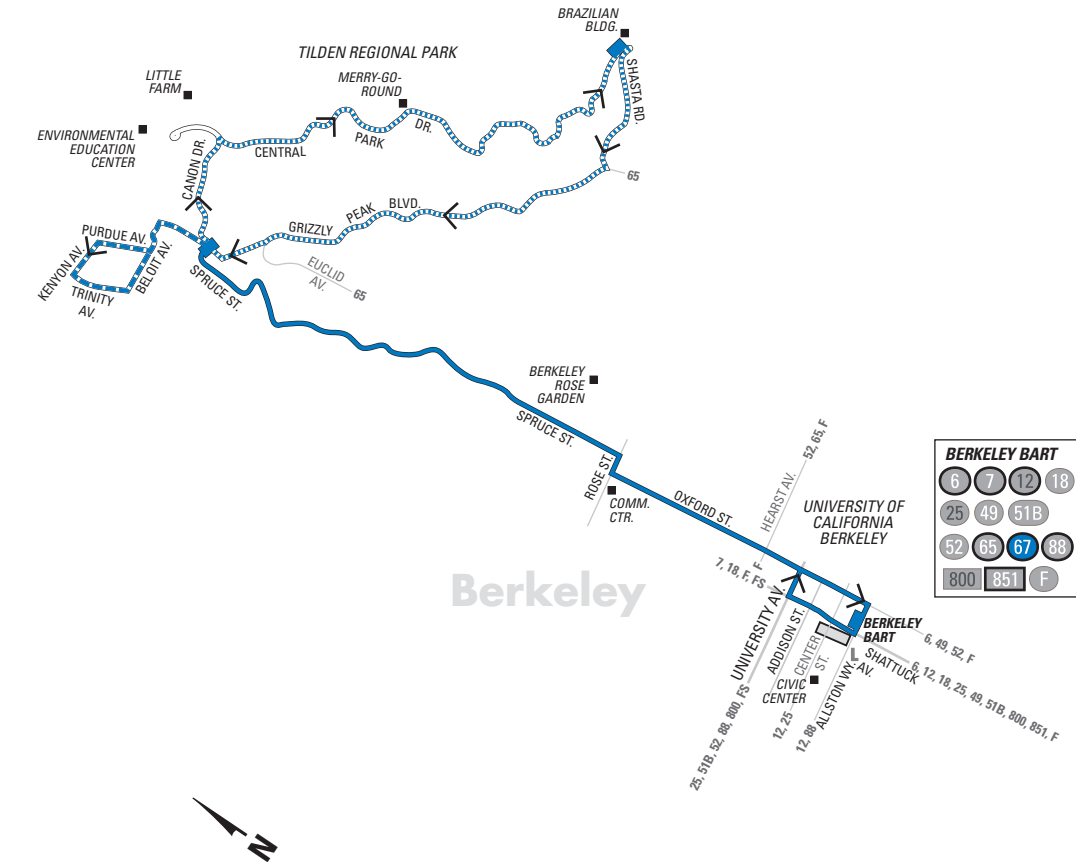

Line 67

67

AC TRANSIT SCHEDULE

EFFECTIVE:
December 18, 2016

Berkeley

Berkeley BART
Oxford St.
Spruce St.
(Weekdays only: Beloit Ave.)
(Weekends only: Tilden Regional Park)

- Line 67
- Line 67 Weekday Service via Beloit Avenue Loop
- Line 67 Weekend Service to Tilden Regional Park
- Line 67 Weekend Service until 5:30 p.m.

Every day

67 Monday through Friday except holidays To Spruce St. & Grizzly Peak Blvd.

Allston St. & Shattuck Ave.	Spruce St. & Grizzly Peak Blvd.
6:00a	6:10a
6:30a	6:40a
7:00a	7:10a
7:30a	7:40a
8:00a	8:10a
8:30a	8:41a
9:00a	9:11a
9:30a	9:41a
10:00a	10:11a
10:30a	10:41a
11:00a	11:11a
11:30a	11:41a
12:00p	12:11p
12:30p	12:41p
1:00p	1:12p
1:30p	1:42p
2:00p	2:12p
2:30p	2:43p
3:00p	3:13p
3:30p	3:43p
4:00p	4:13p
4:30p	4:44p
5:00p	5:14p
5:30p	5:44p
6:00p	6:14p
6:30p	6:44p
7:00p	7:11p
7:30p	7:41p
8:00p	8:11p

67 Monday through Friday except holidays To Downtown Berkeley

Spruce St. & Grizzly Peak Blvd.	Kenyon Ave. & Trinity Ave.	Vassar Ave. & Spruce St.	Allston St. & Shattuck Ave.
6:10a	6:12a	6:16a	6:31a
6:40a	6:42a	6:46a	7:01a
7:10a	7:12a	7:16a	7:31a
7:40a	7:42a	7:46a	8:01a
8:10a	8:12a	8:16a	8:31a
8:41a	8:43a	8:47a	9:02a
9:11a	9:13a	9:17a	9:32a
9:41a	9:43a	9:47a	10:02a
10:11a	10:13a	10:17a	10:32a
10:41a	10:43a	10:47a	11:02a
11:11a	11:13a	11:17a	11:32a
11:41a	11:43a	11:47a	12:02p
12:11p	12:13p	12:17p	12:32p
12:41p	12:43p	12:47p	1:02p
1:12p	1:14p	1:18p	1:33p
1:42p	1:44p	1:48p	2:03p
2:12p	2:14p	2:18p	2:33p
2:43p	2:45p	2:49p	3:04p
3:13p	3:15p	3:19p	3:34p
3:43p	3:45p	3:49p	4:04p
4:13p	4:15p	4:19p	4:34p
4:44p	4:46p	4:50p	5:05p
5:14p	5:16p	5:20p	5:35p
5:44p	5:46p	5:50p	6:05p
6:14p	6:16p	6:20p	6:35p
6:44p	6:46p	6:50p	7:05p
7:11p	7:13p	7:17p	7:32p
7:41p	7:43p	7:47p	8:02p