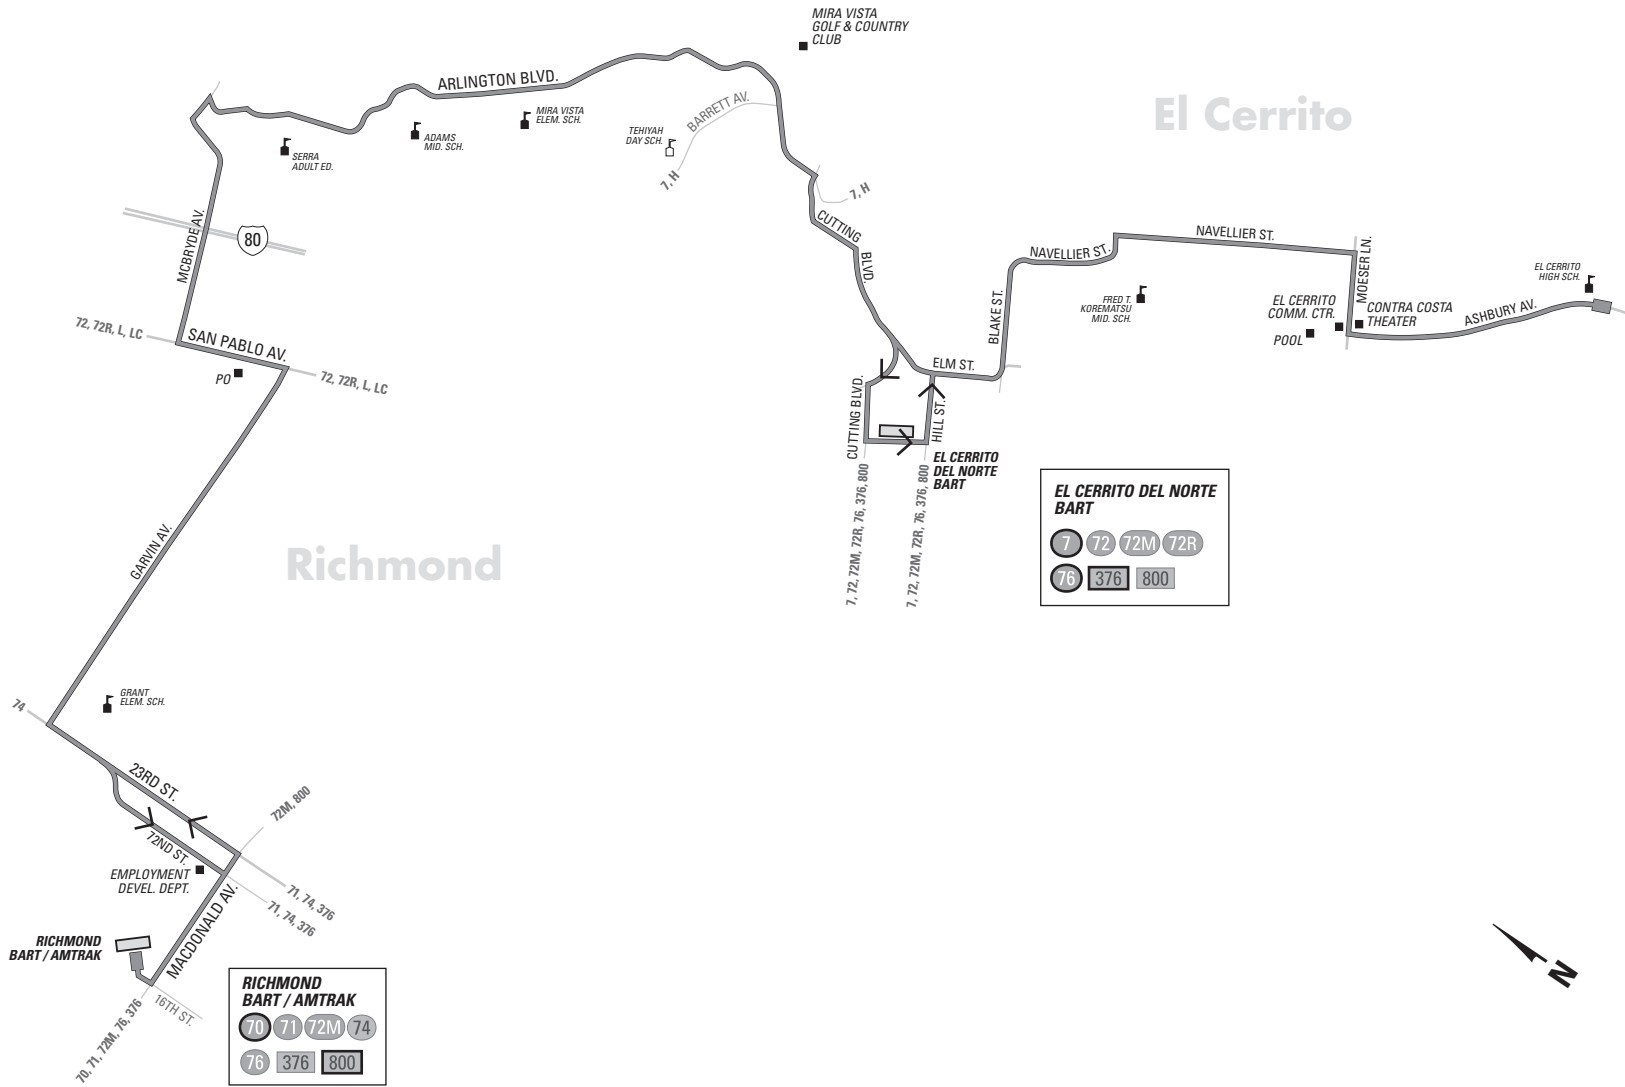

# 684 Monday through Friday except holidays To Richmond BART

| Note | El Cerrito High School | Navellier St. & Seaview Pl. | El Cerrito Del Norte BART | Garvin Ave. & San Pablo Ave. | 21st St. & Macdonald Ave. | Richmond BART |
|------|------------------------|-----------------------------|---------------------------|------------------------------|---------------------------|---------------|
| W-2  | 12:51p                 | 12:54p                      | 12:58p                    | 1:11p                        | 1:16p                     | 1:18p         |
| xw-2 | 1:41p                  | 1:44p                       | 1:48p                     | 2:01p                        | 2:06p                     | 2:08p         |
| W-2  | 2:13p                  | 2:16p                       | 2:20p                     | 2:33p                        | 2:38p                     | 2:40p         |
| xw-2 | 3:18p                  | 3:21p                       | 3:25p                     | 3:38p                        | 3:43p                     | 3:45p         |

# 684 AC TRANSIT SCHEDULE

SERVICE TO SCHOOLS

EFFECTIVE:

December 23, 2018

► ***El Cerrito High School***

► ***Korematsu Middle School***

Navellier St.

► ***El Cerrito del Norte BART***

Arlington Blvd.

► ***Richmond***

Garvin Ave.  
Richmond BART

**Monday through Friday except holidays**

Lines that are part of AC Transit's service to schools are open to everyone. Regular local fares apply.

**Line 684**

El Cerrito

Richmond

**EL CERRITO DEL NORTE BART**

|    |     |     |     |
|----|-----|-----|-----|
| 7  | 72  | 72M | 72R |
| 76 | 376 | 800 |     |

**RICHMOND BART / AMTRAK**

|    |     |     |    |
|----|-----|-----|----|
| 70 | 71  | 72M | 74 |
| 76 | 376 | 800 |    |