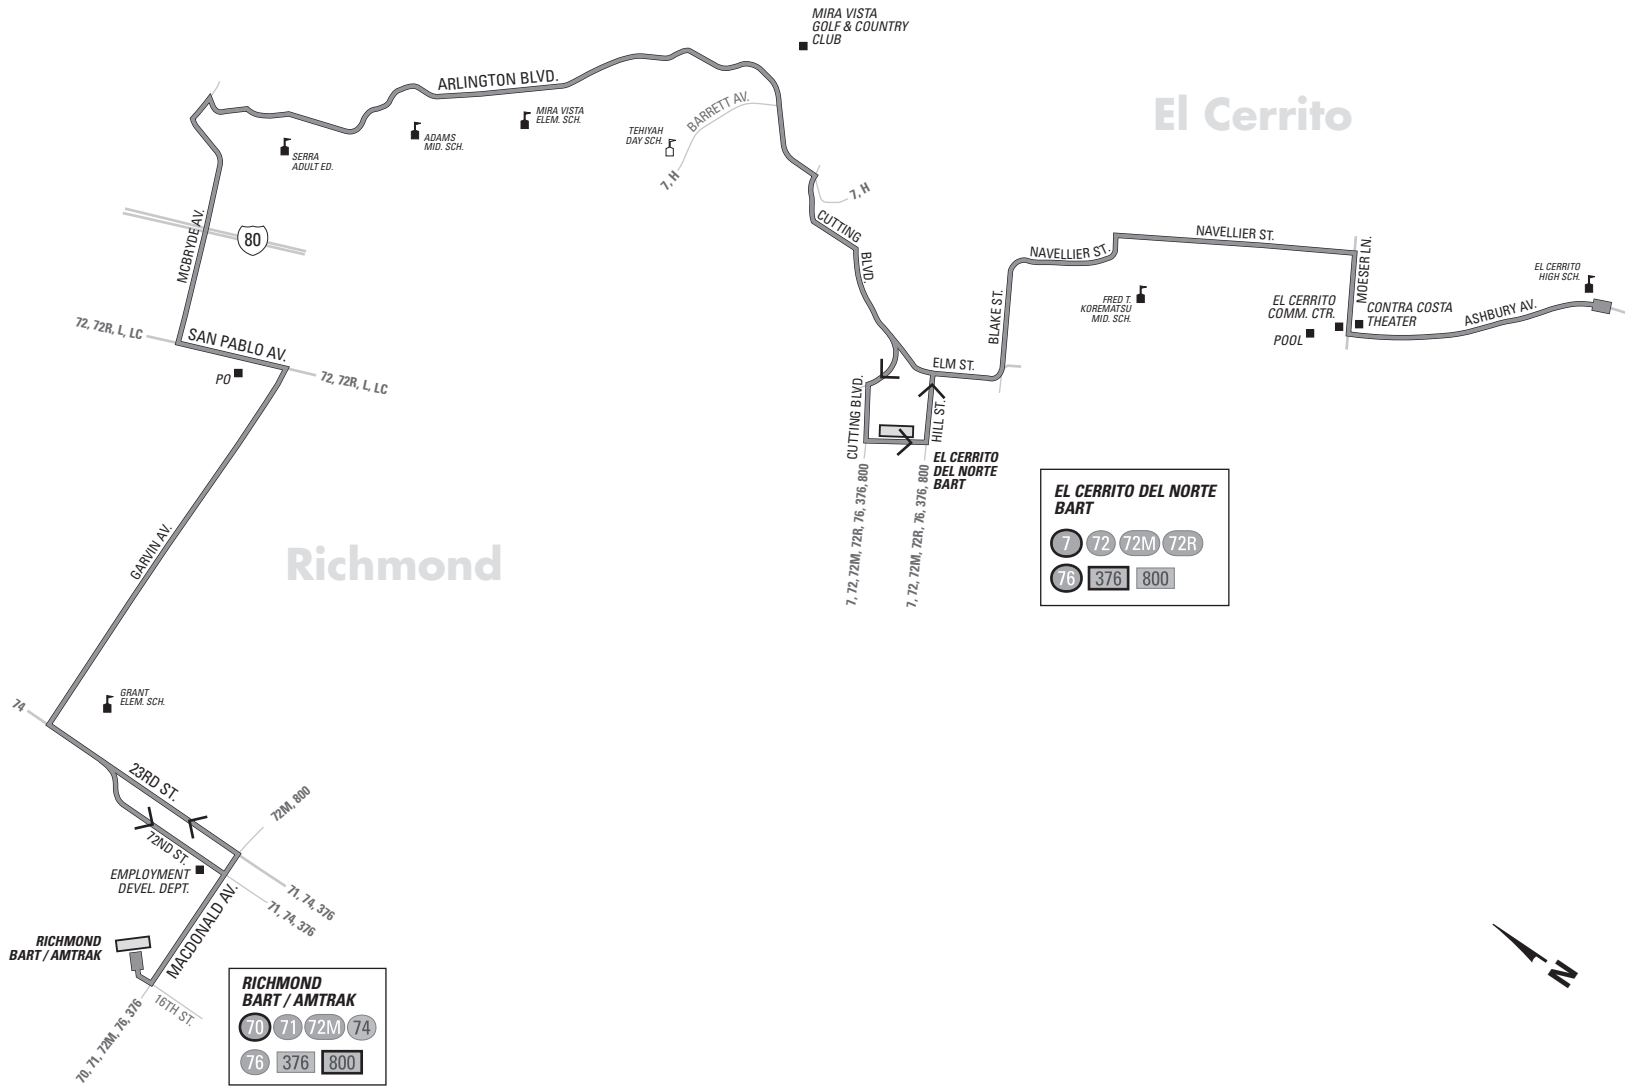

684 Monday through Friday except holidays To El Cerrito High School

Richmond BART	21st St. & Macdonald Ave.	Garvin Ave. & San Pablo Ave.	El Cerrito Del Norte BART	Navellier St. & Seaview Pl.	El Cerrito High School
6:52a	6:54a	7:09a	7:22a	7:26a	7:29a

684 Monday through Friday except holidays To Richmond BART

Note	El Cerrito High School	Navellier St. & Seaview Pl.	El Cerrito Del Norte BART	Garvin Ave. & San Pablo Ave.	21st St. & Macdonald Ave.	Richmond BART
W	1:12p	1:15p	1:19p	1:32p	1:37p	1:39p
XW	2:07p	2:10p	2:14p	2:27p	2:32p	2:34p
W	2:42p	2:45p	2:49p	3:02p	3:07p	3:09p
XW	3:52p	3:55p	3:59p	4:12p	4:17p	4:19p

Navellier St.

► ***El Cerrito del Norte BART***

Arlington Blvd.

► ***Richmond***

Garvin Ave.
Richmond BART

Monday through Friday except holidays

Lines that are part of AC Transit's service to schools are open to everyone. Regular local fares apply.

Line 684

El Cerrito

Richmond

EL CERRITO DEL NORTE BART

7	72	72M	72R
76	376	800	

RICHMOND BART / AMTRAK

70	71	72M	74
76	376	800	