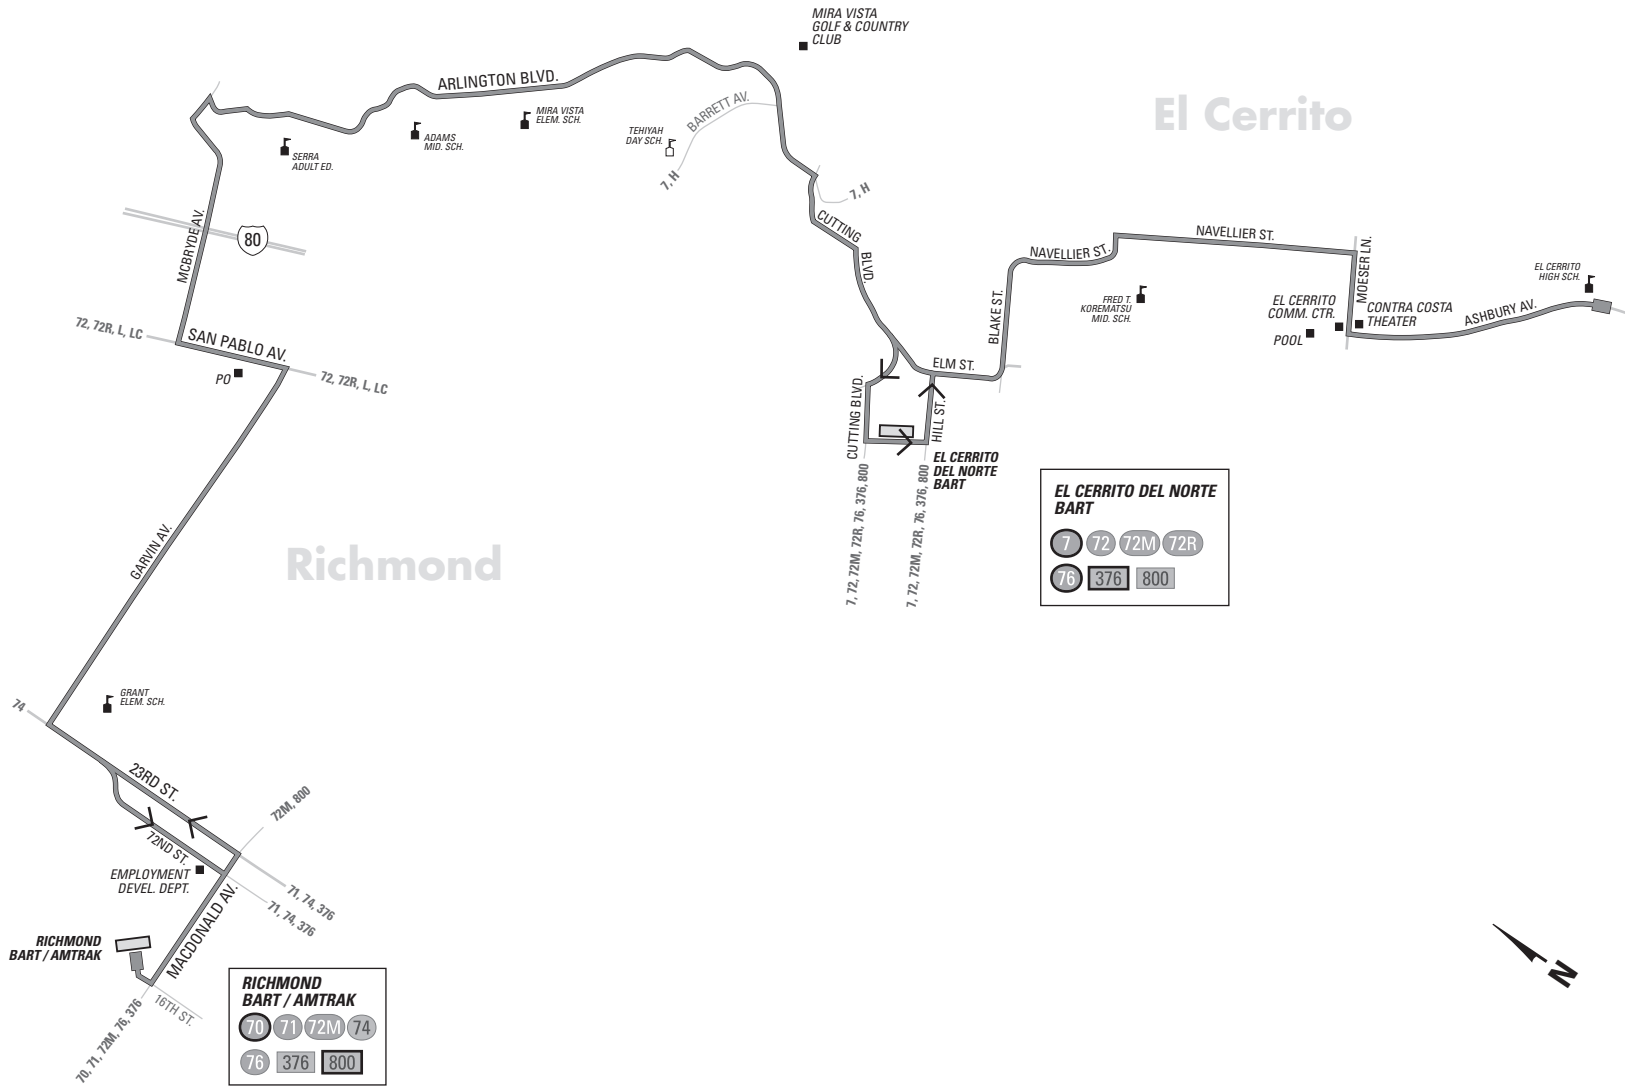

WD-3 — Operates every Monday except Aug. 13, Sep. 3, Nov. 12, and Nov. 19; Tuesday except Aug. 14 and Nov. 20; Wednesday except Aug. 15 and Nov. 21; Thursday except Aug. 16 and Nov. 22; and Friday except Aug. 17 and Nov. 23.

684 Monday through Friday except holidays To Richmond BART

Note	El Cerrito High School	Navellier St. & Seaview Pl.	El Cerrito Del Norte BART	Garvin Ave. & San Pablo Ave.	21st St. & Macdonald Ave.	Richmond BART
W-2	12:51p	12:54p	12:58p	1:11p	1:16p	1:18p
xw-2	1:41p	1:44p	1:48p	2:01p	2:06p	2:08p
W-2	2:13p	2:16p	2:20p	2:33p	2:38p	2:40p
xw-2	3:18p	3:21p	3:25p	3:38p	3:43p	3:45p

Arlington Blvd.

► ***Richmond***

Garvin Ave.
Richmond BART

Monday through Friday except holidays

Lines that are part of AC Transit's service to schools are open to everyone. Regular local fares apply.

Line 684

EL CERRITO DEL NORTE BART

7	72	72M	72R
76	376	800	

RICHMOND BART / AMTRAK

70	71	72M	74
76	376	800	