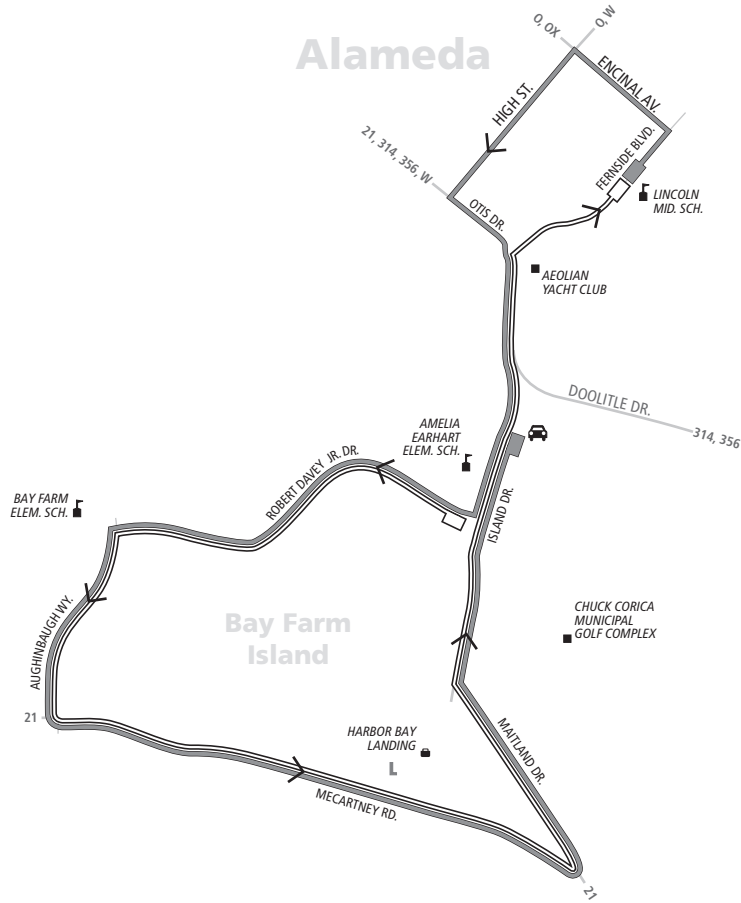

# 687 Monday through Friday except holidays To Lincoln Middle School

Note	Robert Davey Jr. Dr. & Packet Landing Dr.	Mecartney Rd. & Verdemar Dr.	Island Dr. Park & Ride	Lincoln Middle School
WD-4	7:30a	7:36a	7:43a	7:47a

## Lincoln Middle School

Bay Farm Island Park & Ride  
Robert Davey, Jr. Dr.  
Aughinbaugh Way  
Mecartney Rd.  
Maitland Dr.  
Island Dr.  
Otis Dr.  
High St.  
Encinal Ave.

\* The dates of school-day-only trips have been updated through June 15, 2019.

# Line 687

-  Line 687 Morning Service from Bay Farm Island to Lincoln Middle School
-  Line 687 Afternoon Service from Lincoln Middle School to Bay Farm Island