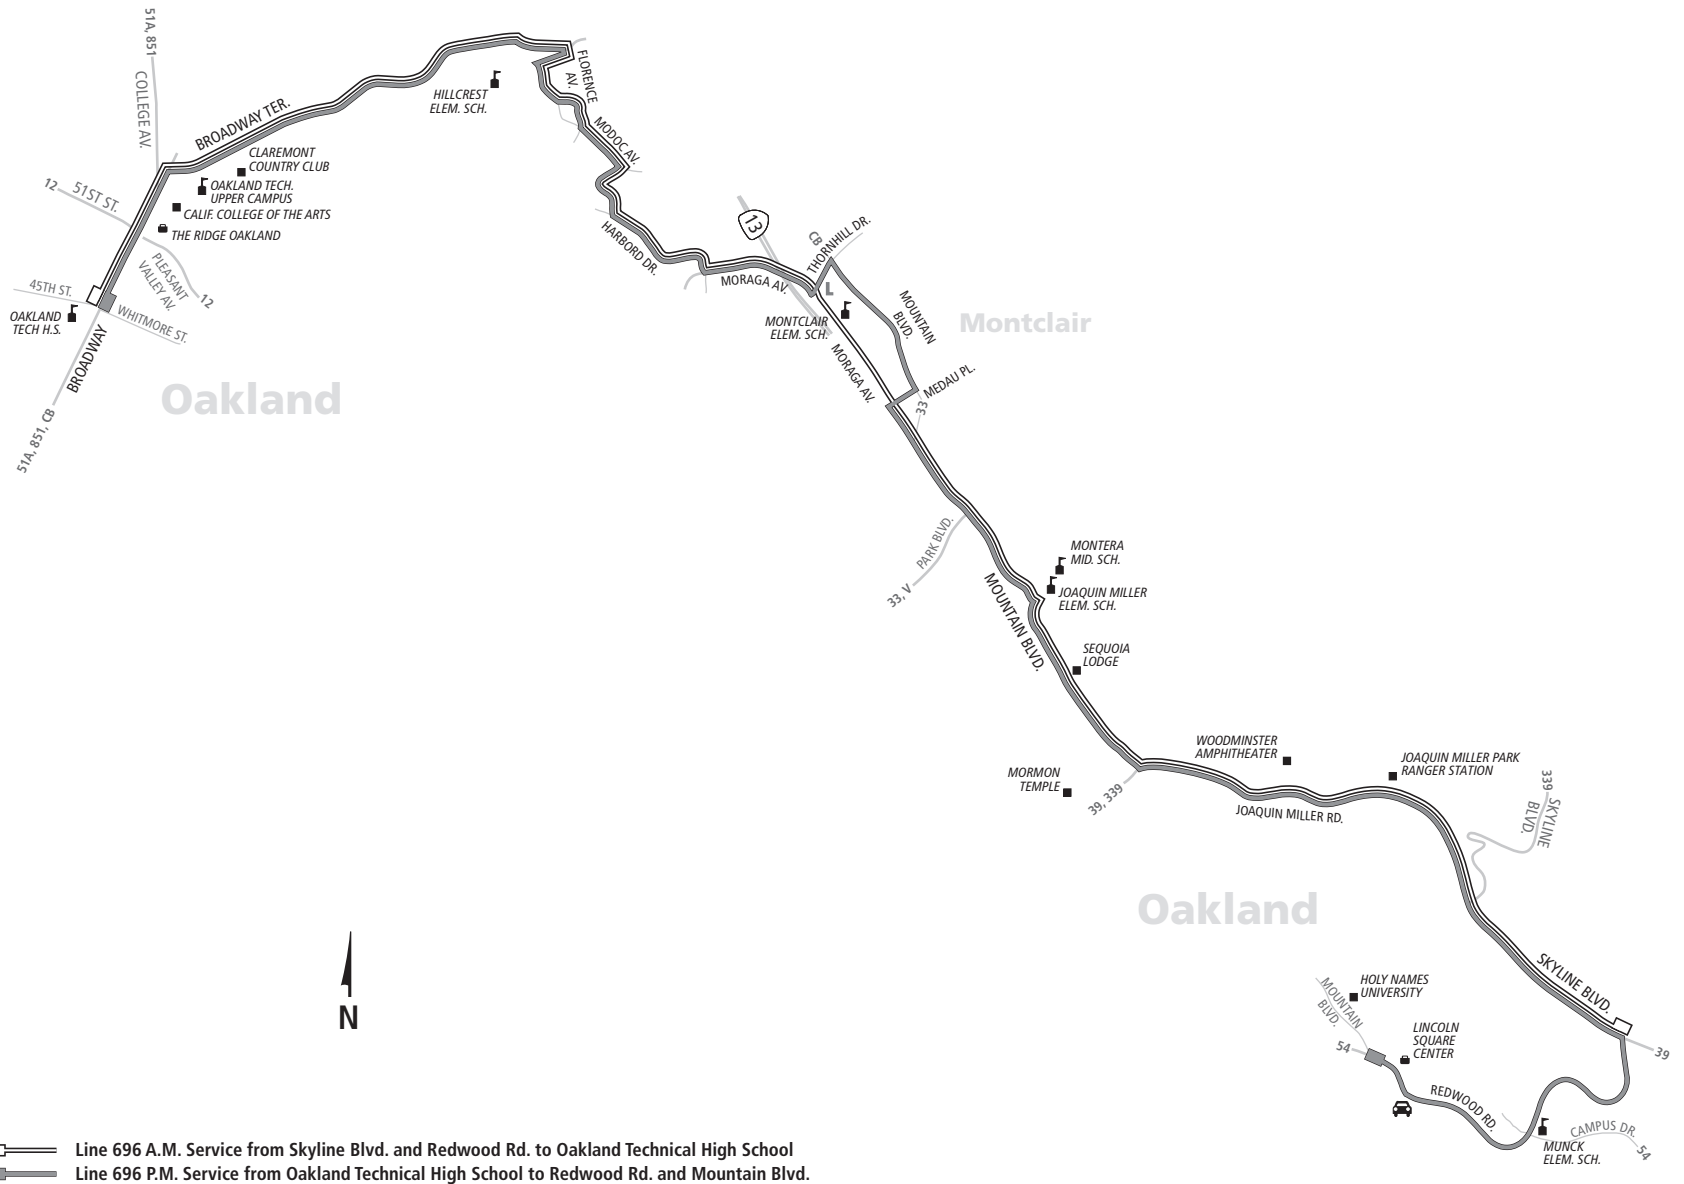

696 AC TRANSIT SCHEDULE

SERVICE TO SCHOOLS

EFFECTIVE:

December 23, 2018

Oakland Technical High School

Broadway
Broadway Terrace

Montclair

Florence Ave.
Harbord Dr.
Moraga Ave.
Mountain Blvd.
Joaquin Miller Road
Skyline Blvd.

Monday through Friday except holidays

Lines that are part of AC Transit's service to schools are open to everyone. Regular local fares apply.

Line 696

- Line 696 A.M. Service from Skyline Blvd. and Redwood Rd. to Oakland Technical High School
- Line 696 P.M. Service from Oakland Technical High School to Redwood Rd. and Mountain Blvd.