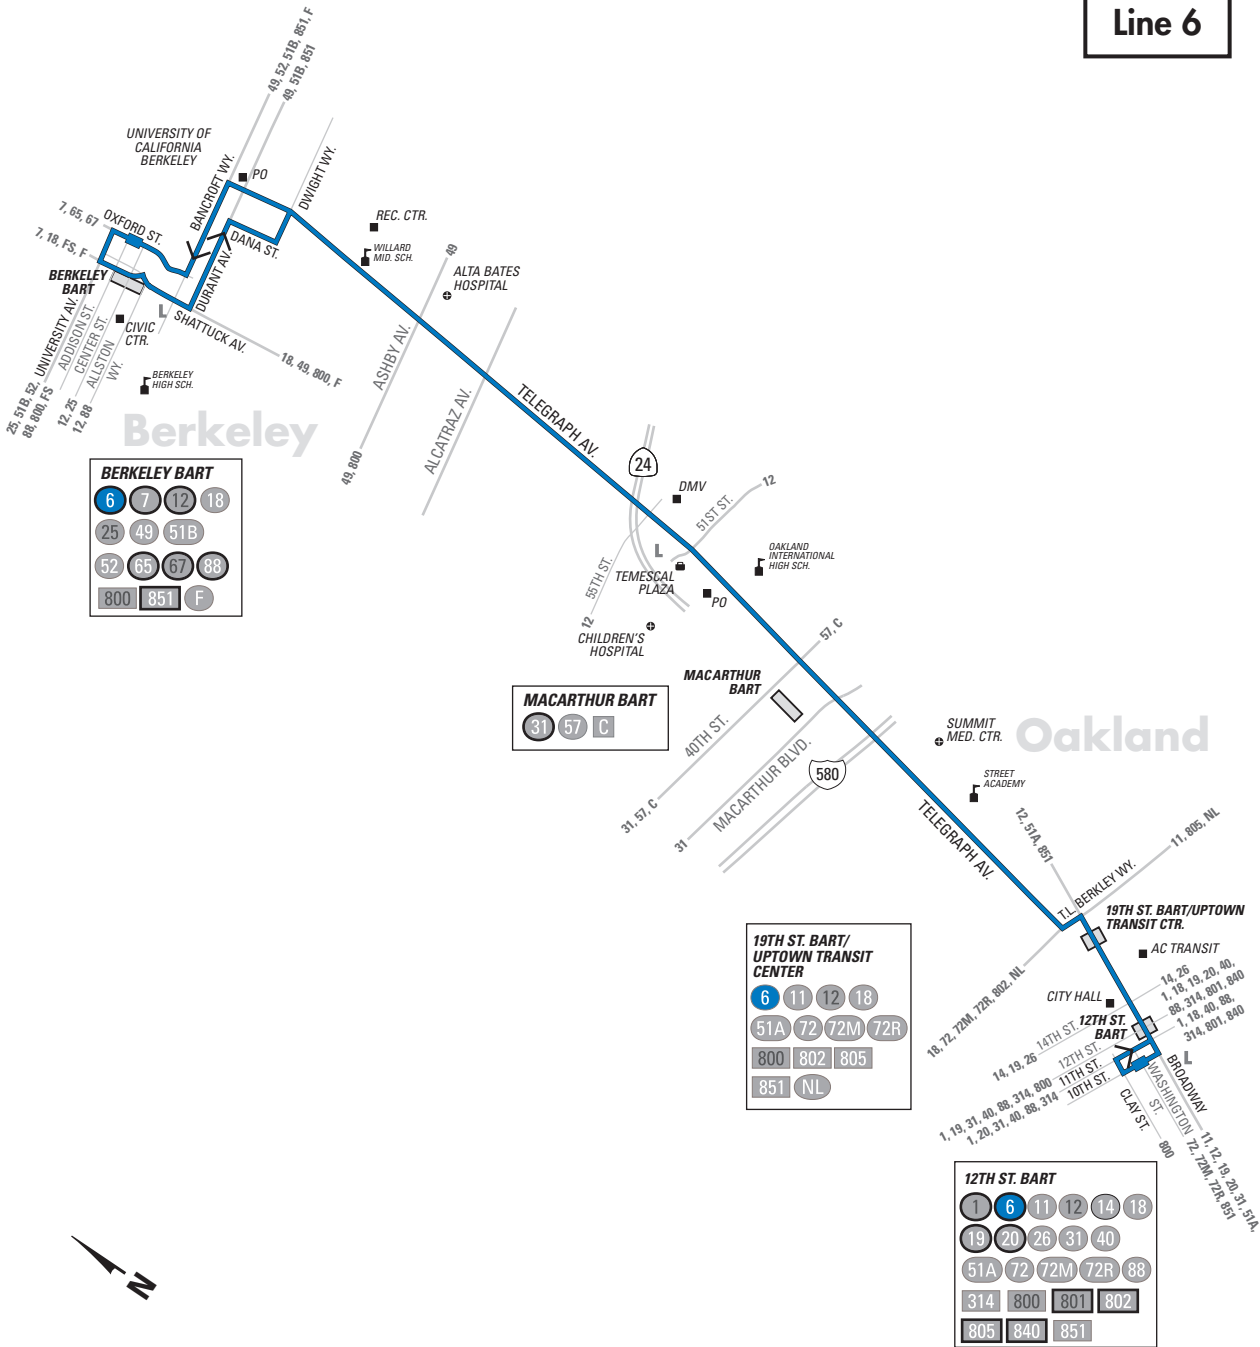

Line 6

BERKELEY BART

6	7	12	18
25	49	51B	
52	65	67	88
800	851	F	

MACARTHUR BART

31	57	C
----	----	---

19TH ST. BART/ UPTOWN TRANSIT CENTER

6	11	12	18
51A	72	72M	72R
800	802	805	
851	NL		

12TH ST. BART

Continued...

6 (continued) Saturdays, Sundays and holidays. To Downtown Berkeley

10th St. & Washington St.	12th St. & Broadway	40th St. & Telegraph Ave.	Telegraph Ave. & Alcatraz Ave.	Oxford St. & Addison St.
7:35p	7:37p	7:49p	7:57p	8:09p
7:50p	7:52p	8:04p	8:12p	8:24p
8:05p	8:07p	8:19p	8:27p	8:39p
8:20p	8:22p	8:34p	8:42p	8:54p
8:35p	8:37p	8:48p	8:55p	9:05p
8:50p	8:52p	9:03p	9:10p	9:20p
9:05p	9:07p	9:18p	9:25p	9:35p
9:25p	9:27p	9:38p	9:45p	9:55p
9:45p	9:47p	9:58p	10:05p	10:15p
10:05p	10:07p	10:18p	10:25p	10:35p
10:25p	10:27p	10:38p	10:44p	10:53p
10:45p	10:47p	10:58p	11:04p	11:13p
11:05p	11:07p	11:18p	11:24p	11:33p
11:25p	11:27p	11:37p	11:43p	11:52p
11:45p	11:47p	11:57p	12:03a	12:12a
12:05a	12:07a	12:17a	12:23a	12:32a

Continued...

6 (continued) Sundays and holidays. To Downtown Oakland

Oxford St. & Addison St.	Telegraph Ave. & Alcatraz Ave.	40th St. & Telegraph Ave.	12th St. & Broadway	10th St. & Washington St.
7:24p	7:35p	7:42p	7:54p	7:56p
7:39p	7:50p	7:57p	8:09p	8:11p
7:54p	8:05p	8:12p	8:24p	8:26p
8:09p	8:20p	8:27p	8:39p	8:41p
8:24p	8:35p	8:42p	8:54p	8:56p
8:39p	8:50p	8:57p	9:09p	9:11p
8:52p	9:03p	9:10p	9:21p	9:23p
9:05p	9:16p	9:23p	9:34p	9:36p
9:25p	9:36p	9:43p	9:54p	9:56p
9:45p	9:56p	10:03p	10:14p	10:16p
10:05p	10:16p	10:23p	10:34p	10:36p
10:25p	10:36p	10:43p	10:54p	10:56p
10:45p	10:54p	11:01p	11:11p	11:13p
11:05p	11:14p	11:21p	11:31p	11:33p
11:25p	11:34p	11:40p	11:50p	11:52p
11:45p	11:54p	12:00a	12:10a	12:12a