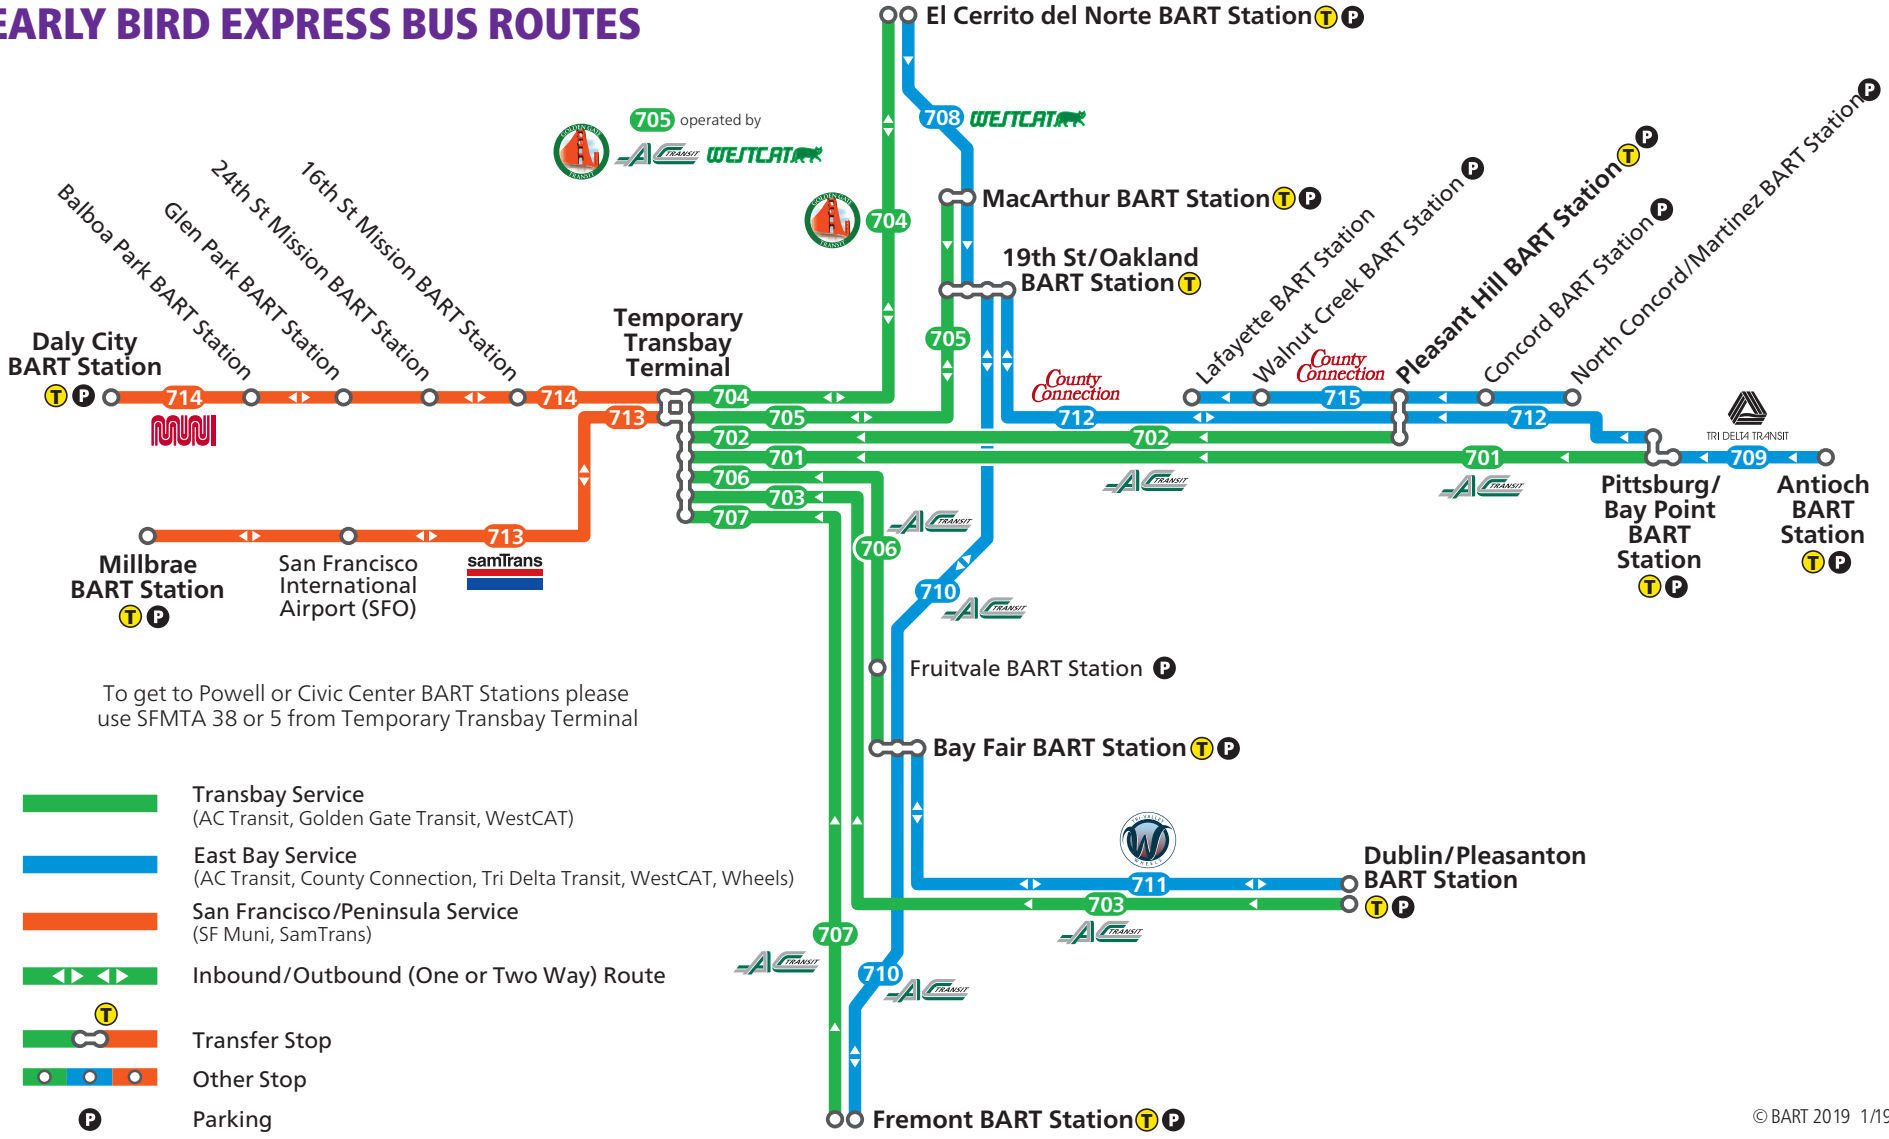

EARLY BIRD EXPRESS BUS ROUTES

For more information on Early Bird Express, visit bart.gov/earlybirdexpress