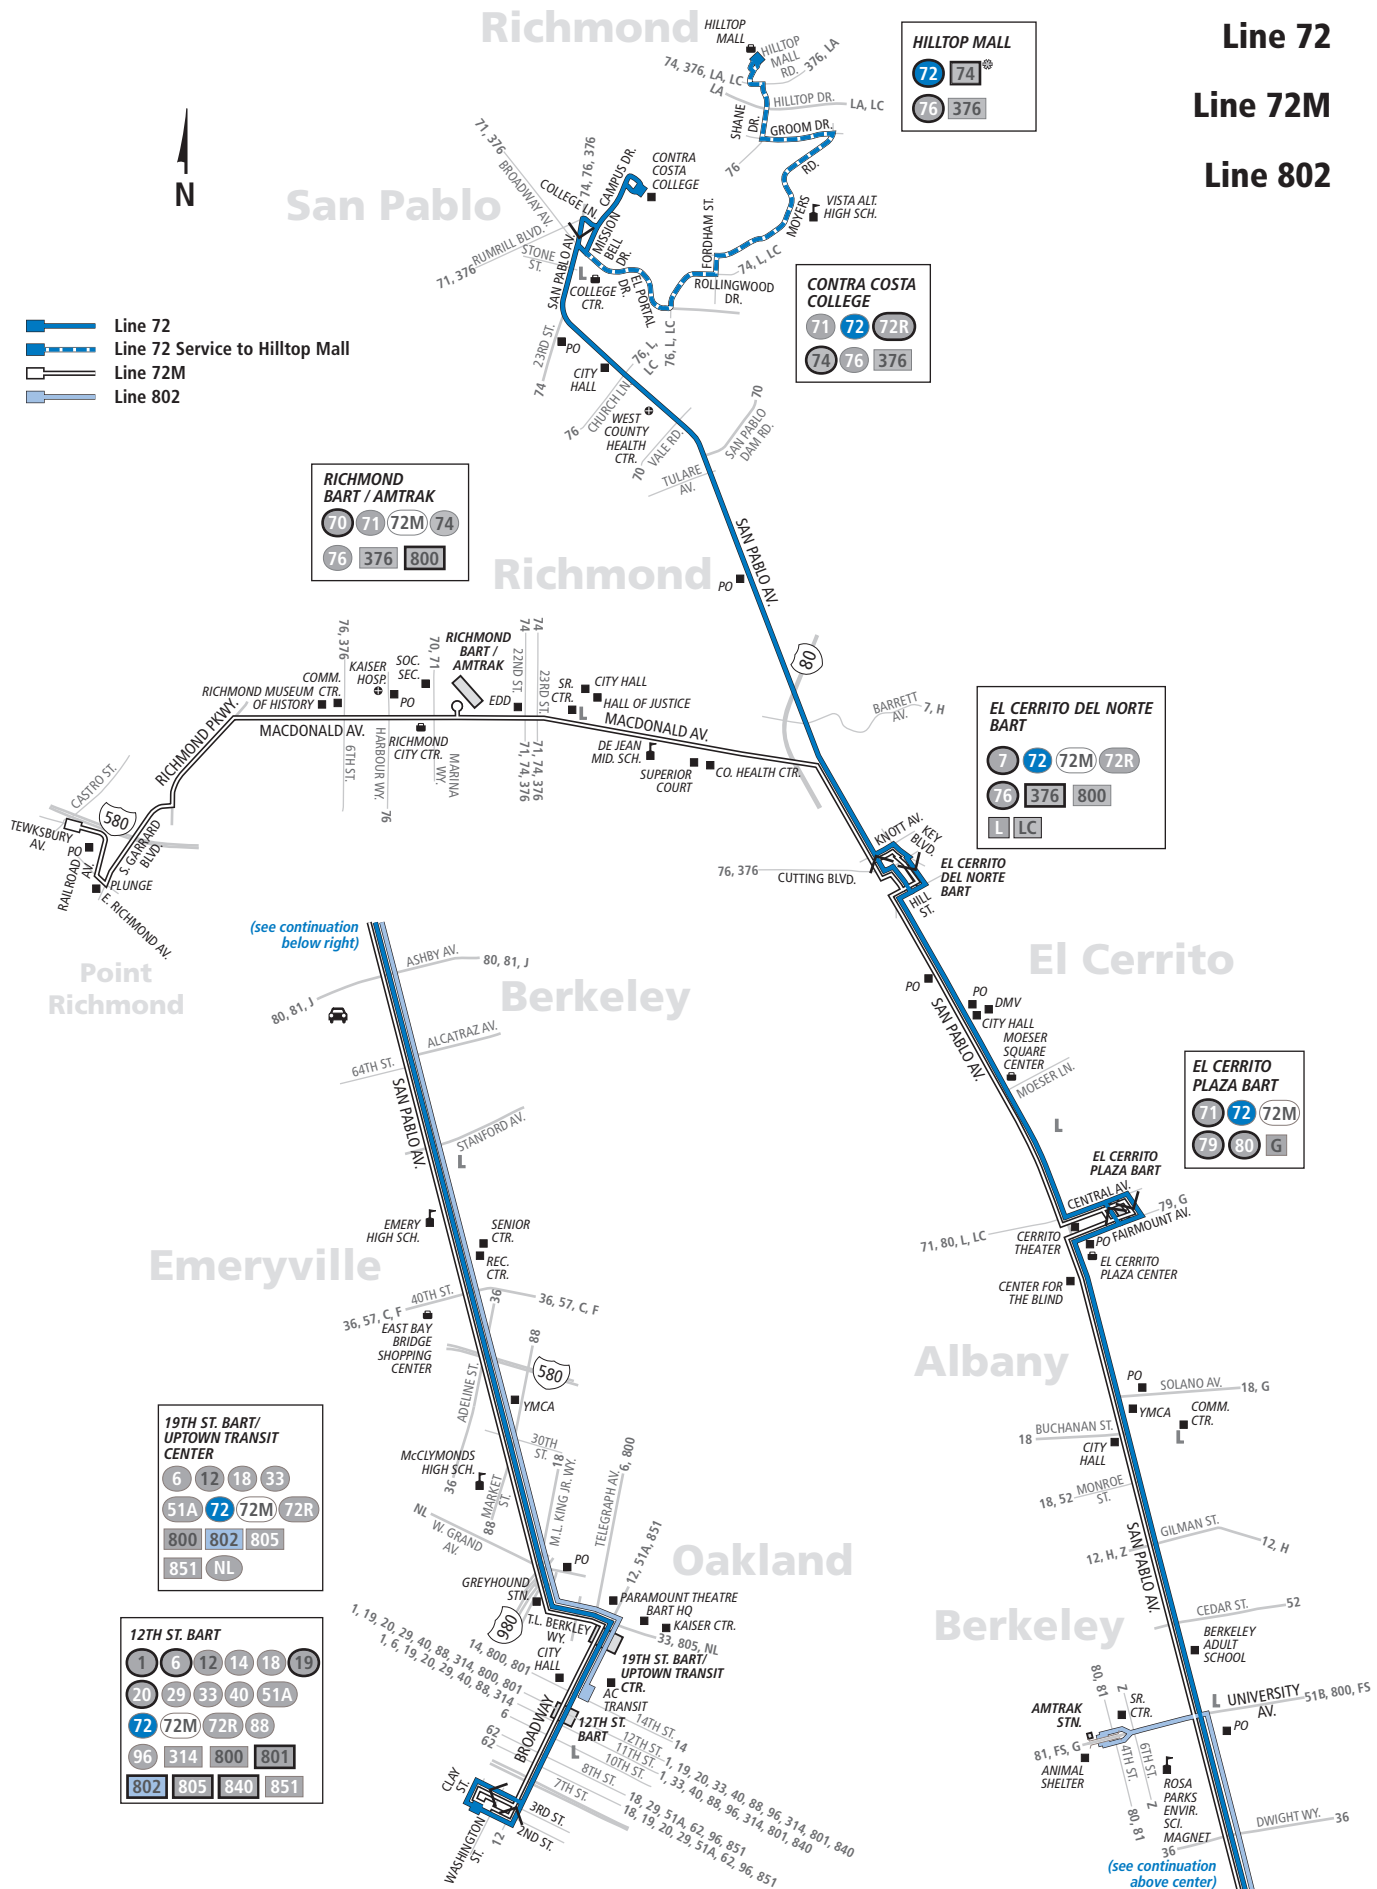

Line 72
Line 72M
Line 802

- Line 72
- Line 72 Service to Hilltop Mall
- Line 72M
- Line 802

RICHMOND BART / AMTRAK

70	71	72M	74
76	376	800	

HILLTOP MALL

72	74
76	376

CONTRA COSTA COLLEGE

71	72	72R
74	76	376

EL CERRITO DEL NORTE BART

7	72	72M	72R
76	376	800	
L	LC		

EL CERRITO PLAZA BART

71	72	72M
79	80	G

19TH ST. BART / UPTOWN TRANSIT CENTER

6	12	18	33
51A	72	72M	72R
800	802	805	
851	NL		

12TH ST. BART

1	6	12	14	18	19
20	29	33	40	51A	
72	72M	72R	88		
96	314	800	801		
802	805	840	851		

(see continuation below right)

(see continuation above center)