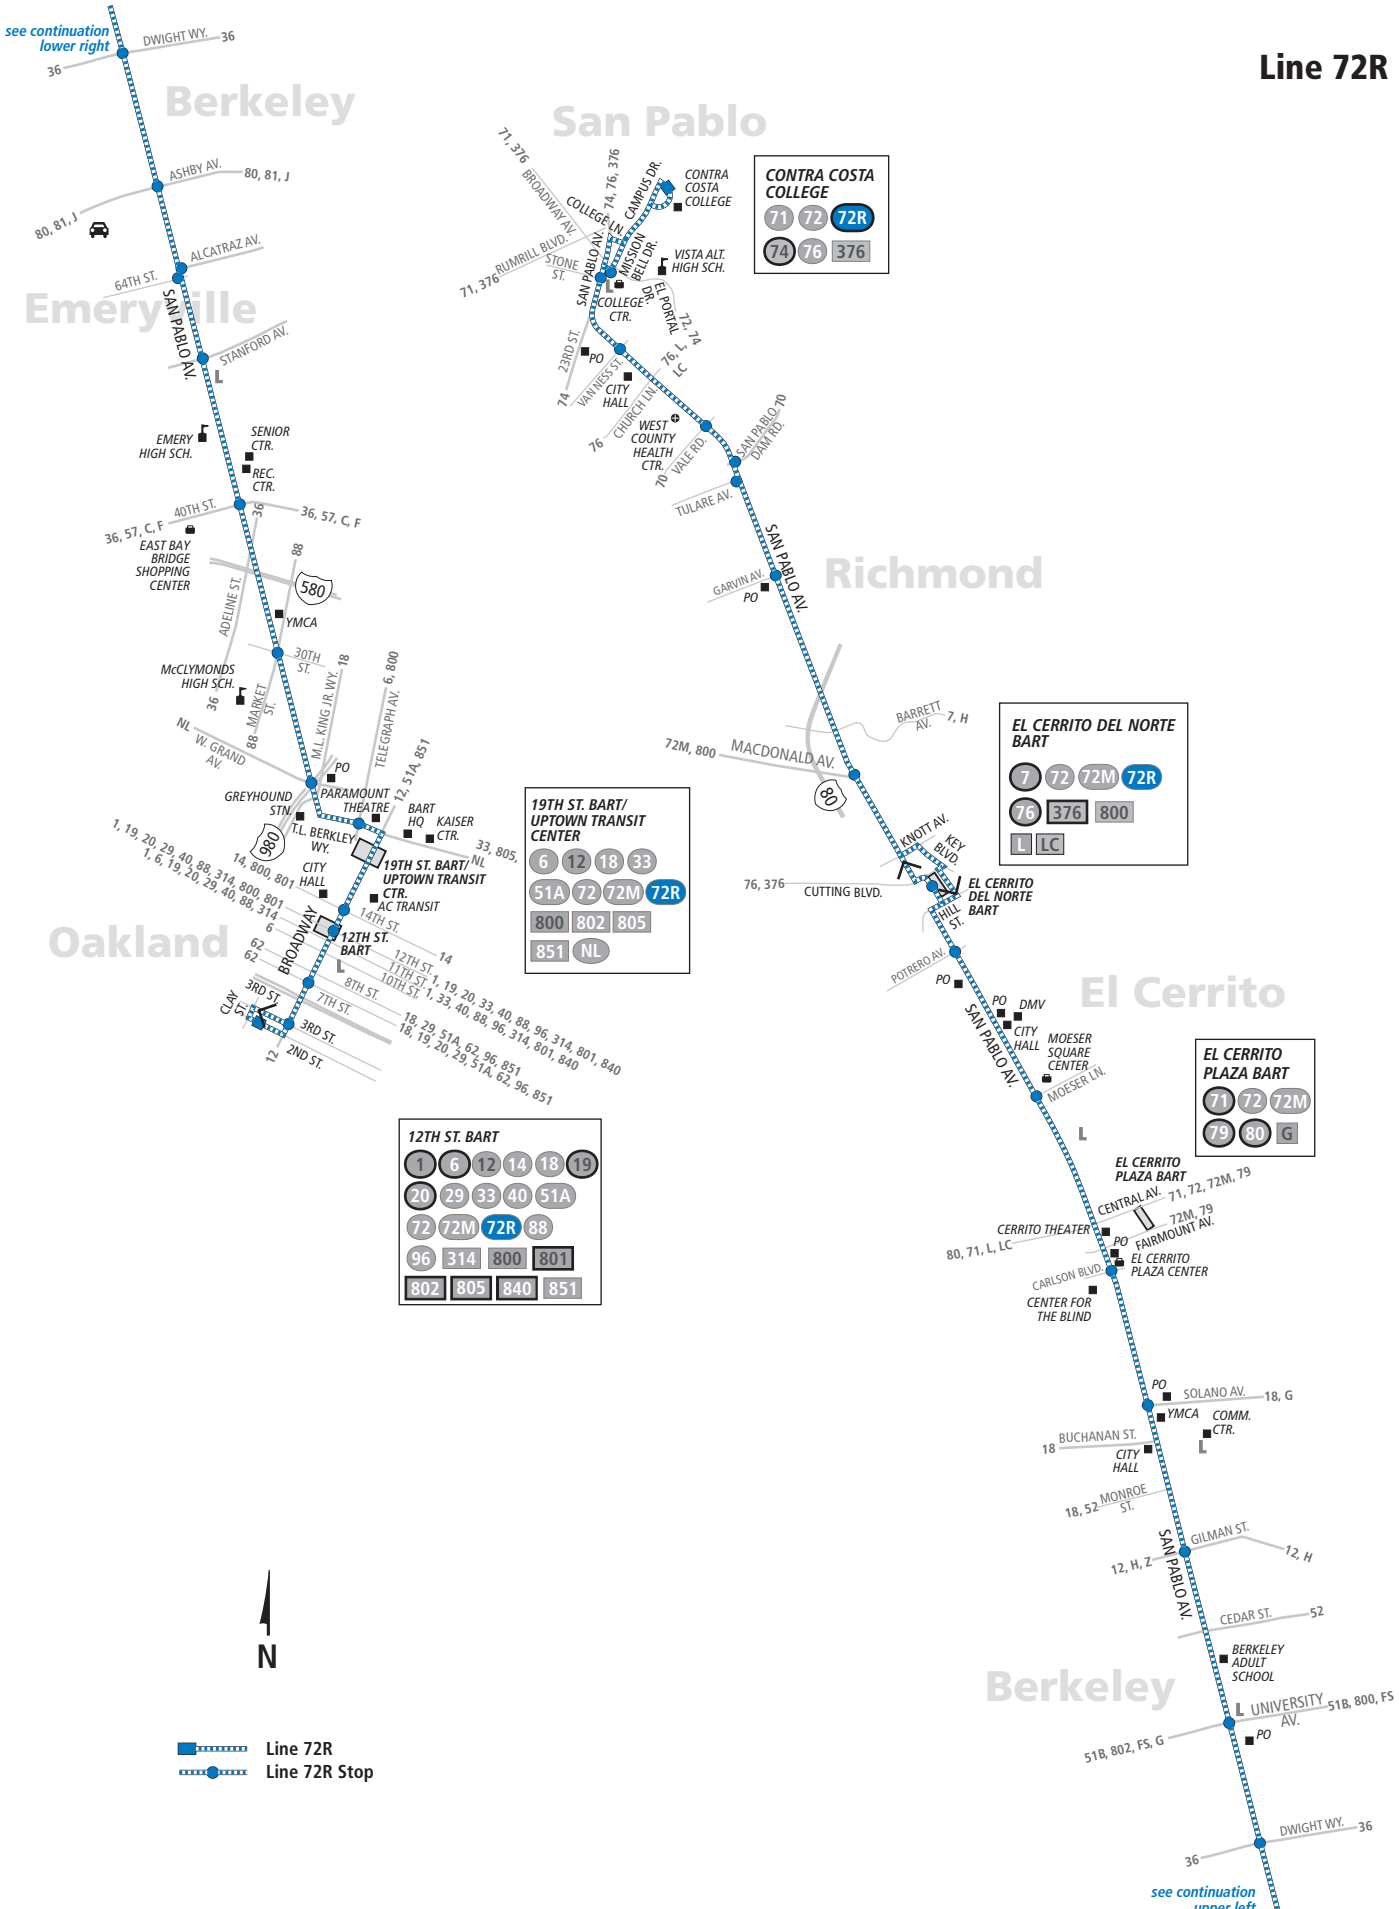

see continuation lower right

see continuation upper left

Line 72R
Line 72R Stop

CONTRA COSTA COLLEGE			
71	72	72R	
74	76	376	

19TH ST. BART/ UPTOWN TRANSIT CENTER			
6	12	18	33
51A	72	72M	72R
800	802	805	
851	NL		

EL CERRITO DEL NORTE BART			
7	72	72M	72R
76	376	800	
L	LC		

EL CERRITO PLAZA BART			
71	72	72M	
79	80	G	

12TH ST. BART			
1	6	12	14
18	19	20	29
33	40	51A	
72	72M	72R	88
96	314	800	801
802	805	840	851